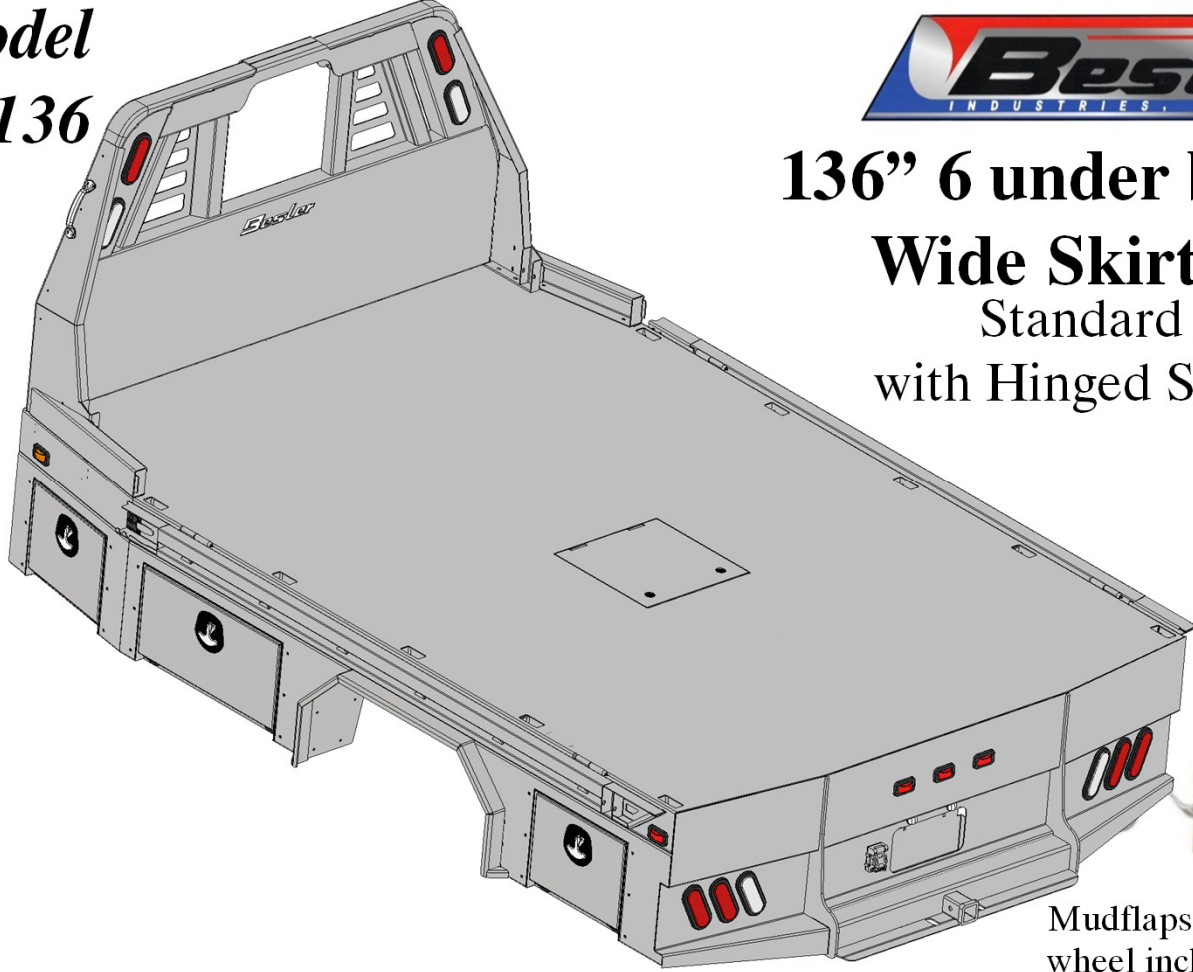

$11,030

Mudflaps and recessed fifth wheel included in this price

All Options