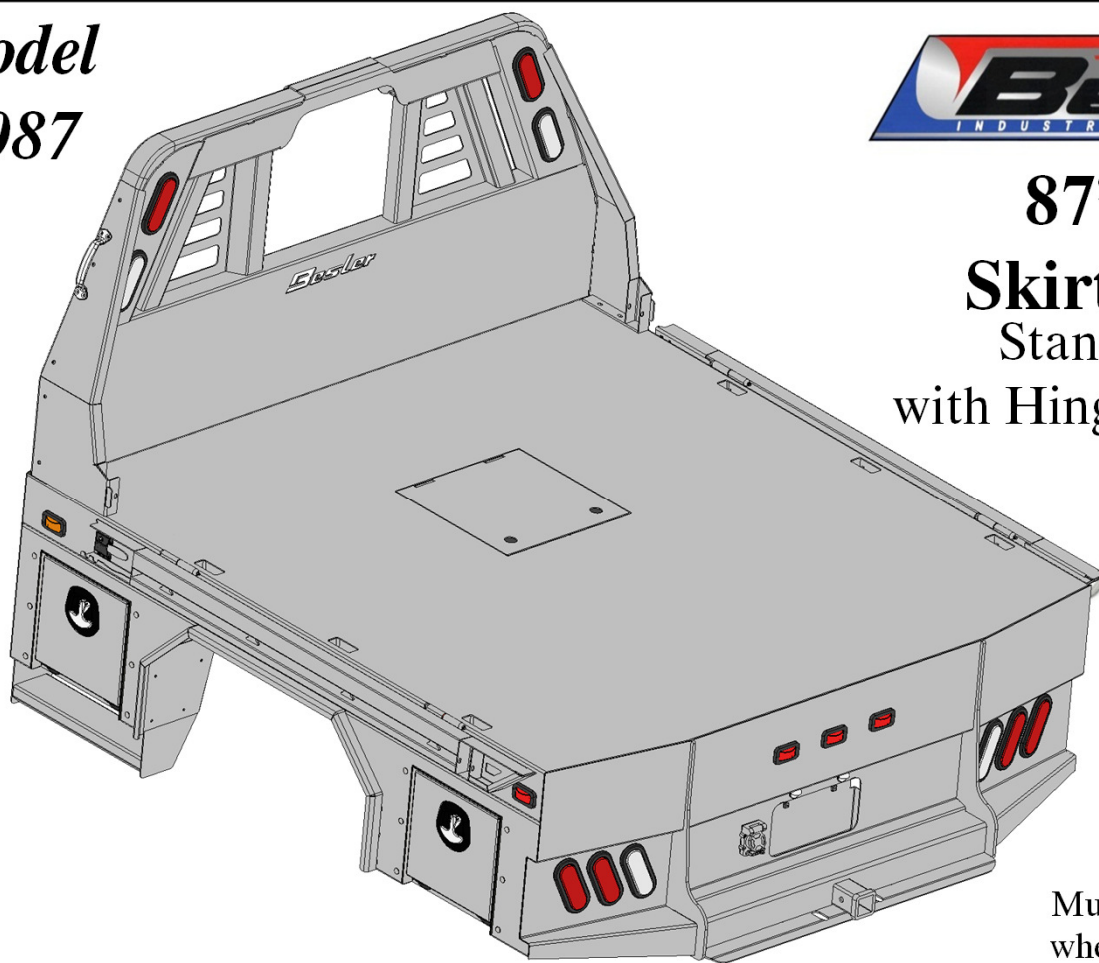

87" - 42
Skirted Bed
Standard Bed
with Hinged Side Rails