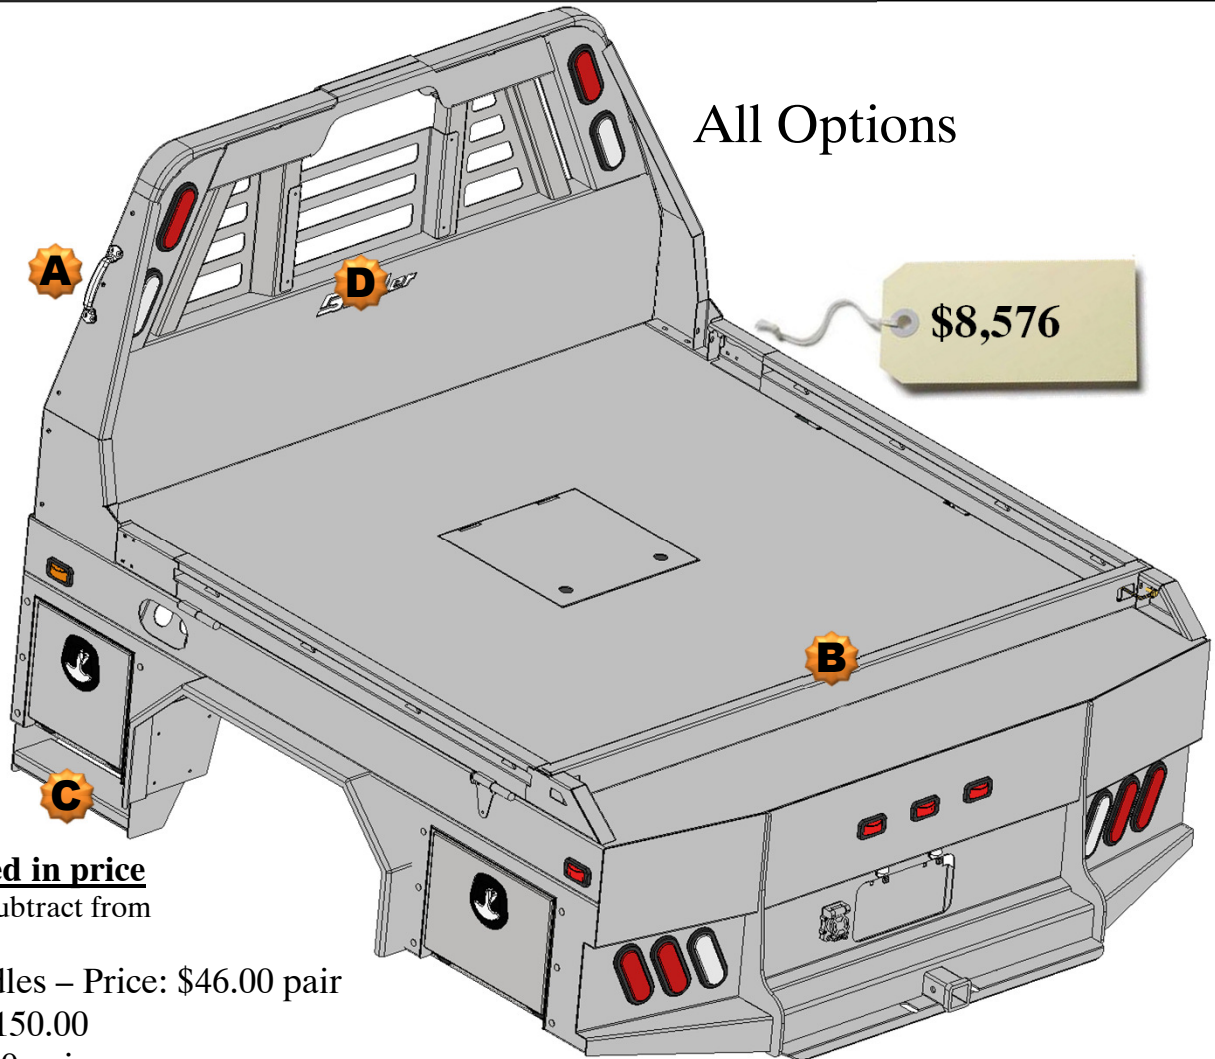

**\$8,163**

**Optional Parts included in price**

Any options not required subtract from Complete Bed Price

- A. Chrome Grab Handles – Price: \$46.00 pair
- B. Formed Tailgate - \$150.00
- C. Front Steps - \$200.00 pair
- D. Center Window Guard - \$100.00

**Model**  
**9087**

**87" - 40**

**Skirted Bed**  
Standard Bed  
with Hinged Side Rails

**\$8,080**

Mudflaps and recessed fifth wheel included in this price

**All Options**

**\$8,576**

**Optional Parts included in price**

Any options not required subtract from Complete Bed Price

- A. Chrome Grab Handles – Price: \$46.00 pair
- B. Formed Tailgate - \$150.00
- C. Front Steps - \$200.00 pair
- D. Center Window Guard - \$100.00