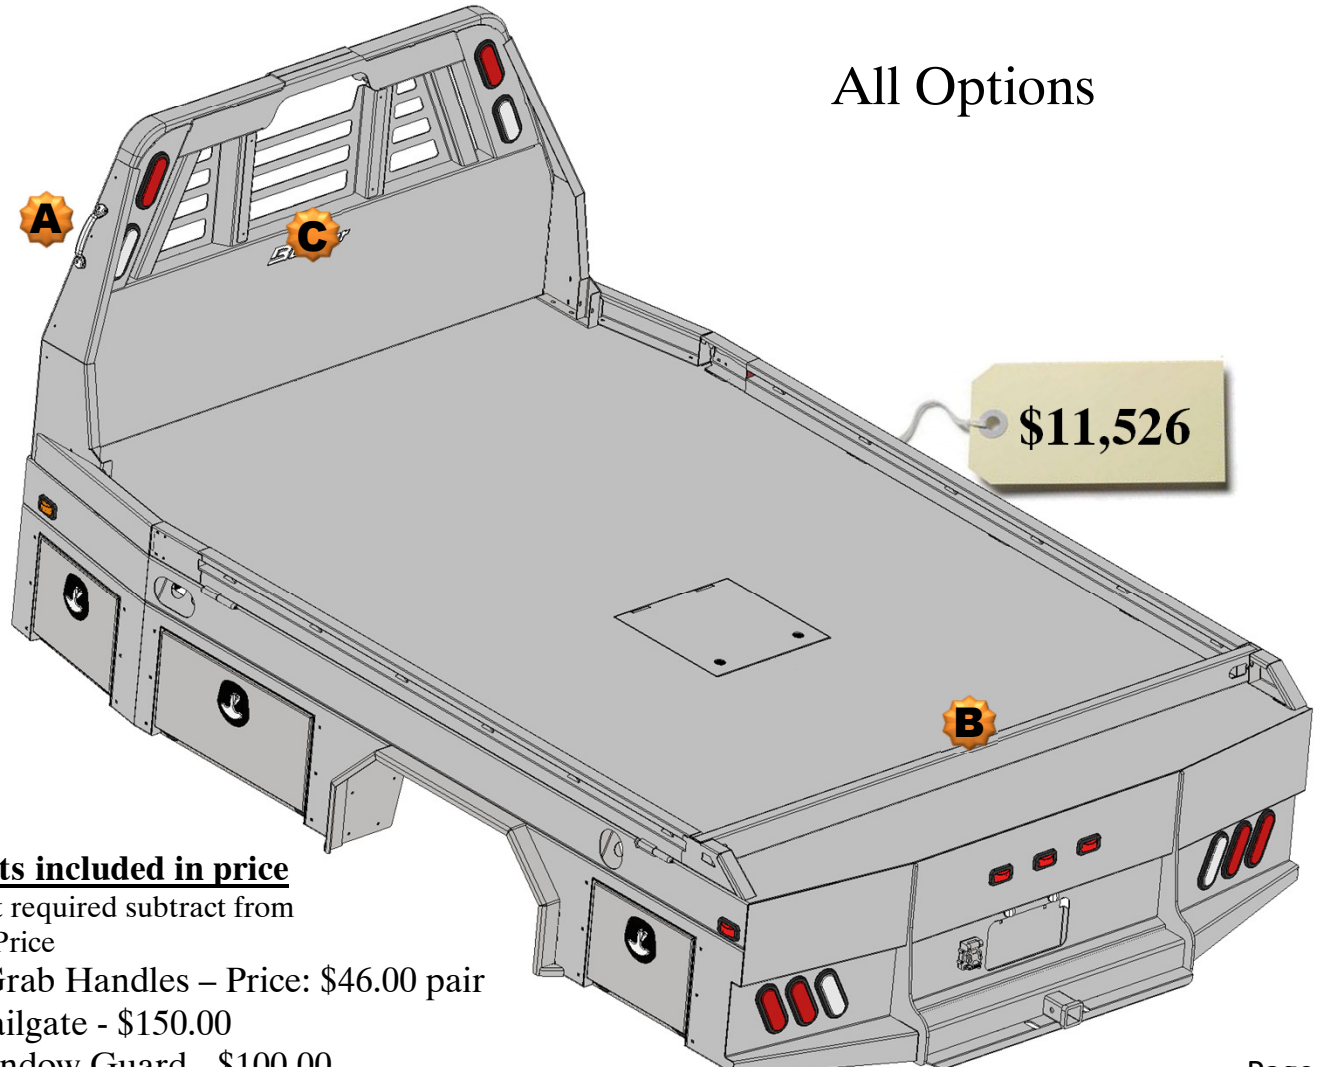

$11,526

Optional Parts included in price

Any options not required subtract from Complete Bed Price

A. Chrome Grab Handles – Price: $46.00 pair

B. Formed Tailgate - $150.00

C. Center Window Guard - $100.00