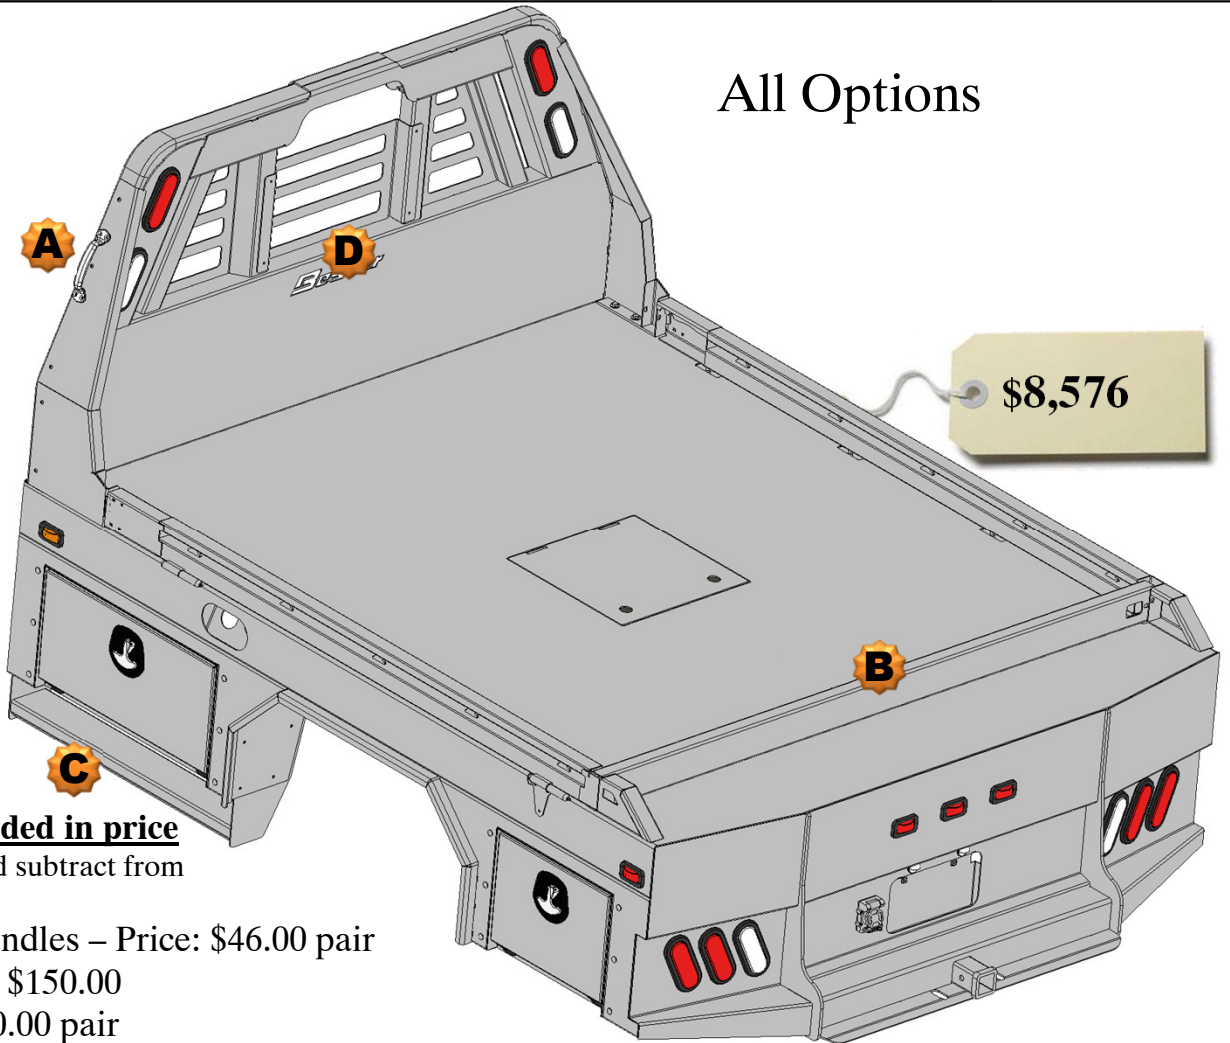

**Model  
9102**

**102" - 56  
Skirted Bed  
Standard Bed  
with Hinged Side Rails**

**\$8,080**

Mudflaps and recessed fifth wheel included in this price

**All Options**

**\$8,576**

**Optional Parts included in price**

Any options not required subtract from Complete Bed Price

- A. Chrome Grab Handles – Price: \$46.00 pair
- B. Formed Tailgate - \$150.00
- C. Front Steps - \$200.00 pair
- D. Center Window Guard - \$100.00