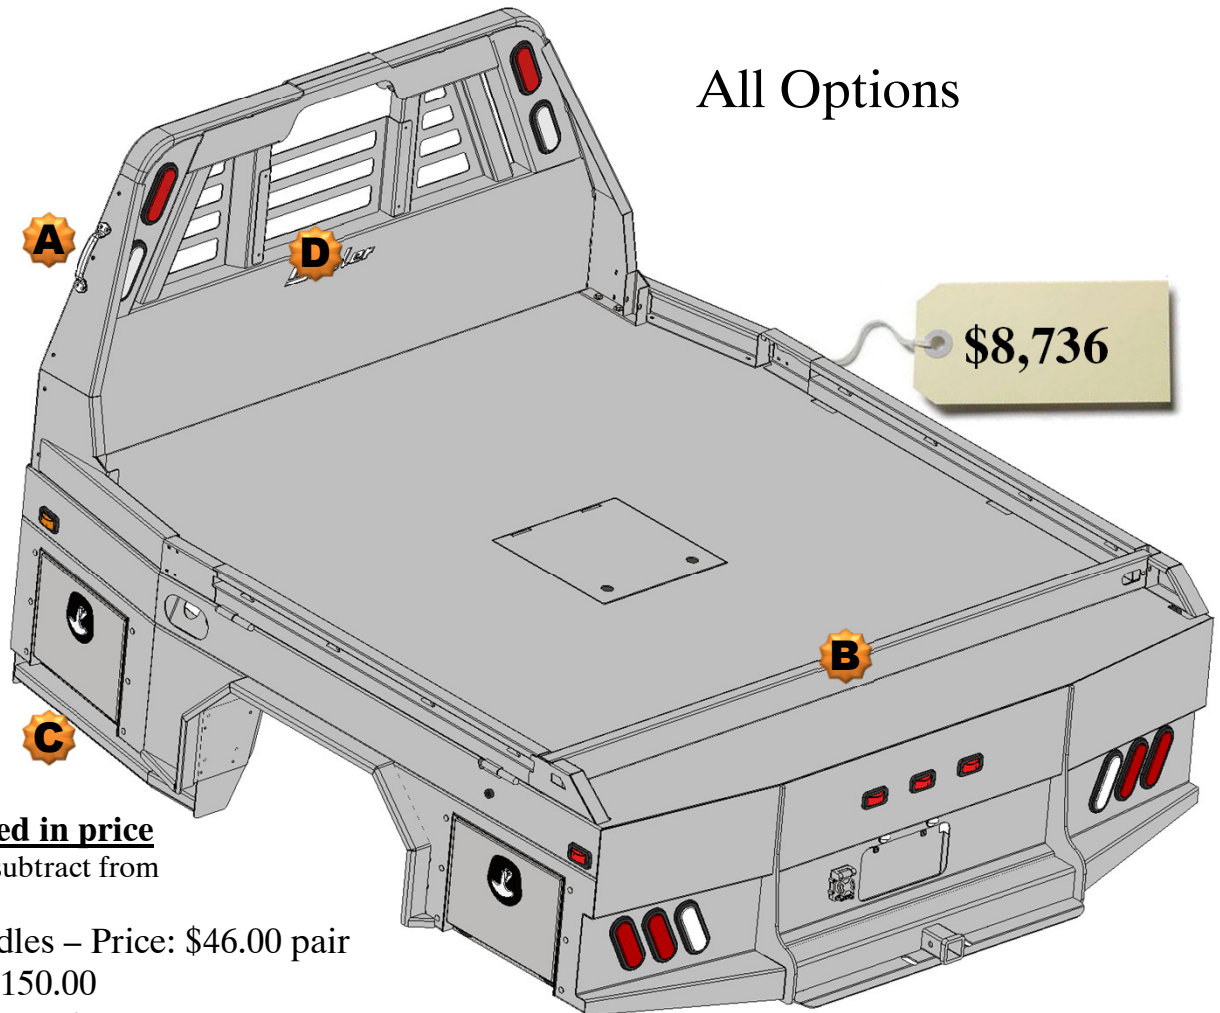

**Model**  
**92102**

**102"- 56 Wide**  
**Skirted Bed**  
Standard Bed  
with Hinged Side Rails

**\$8,240**

Mudflaps and recessed fifth wheel included in this price

**All Options**

**\$8,736**

**Optional Parts included in price**