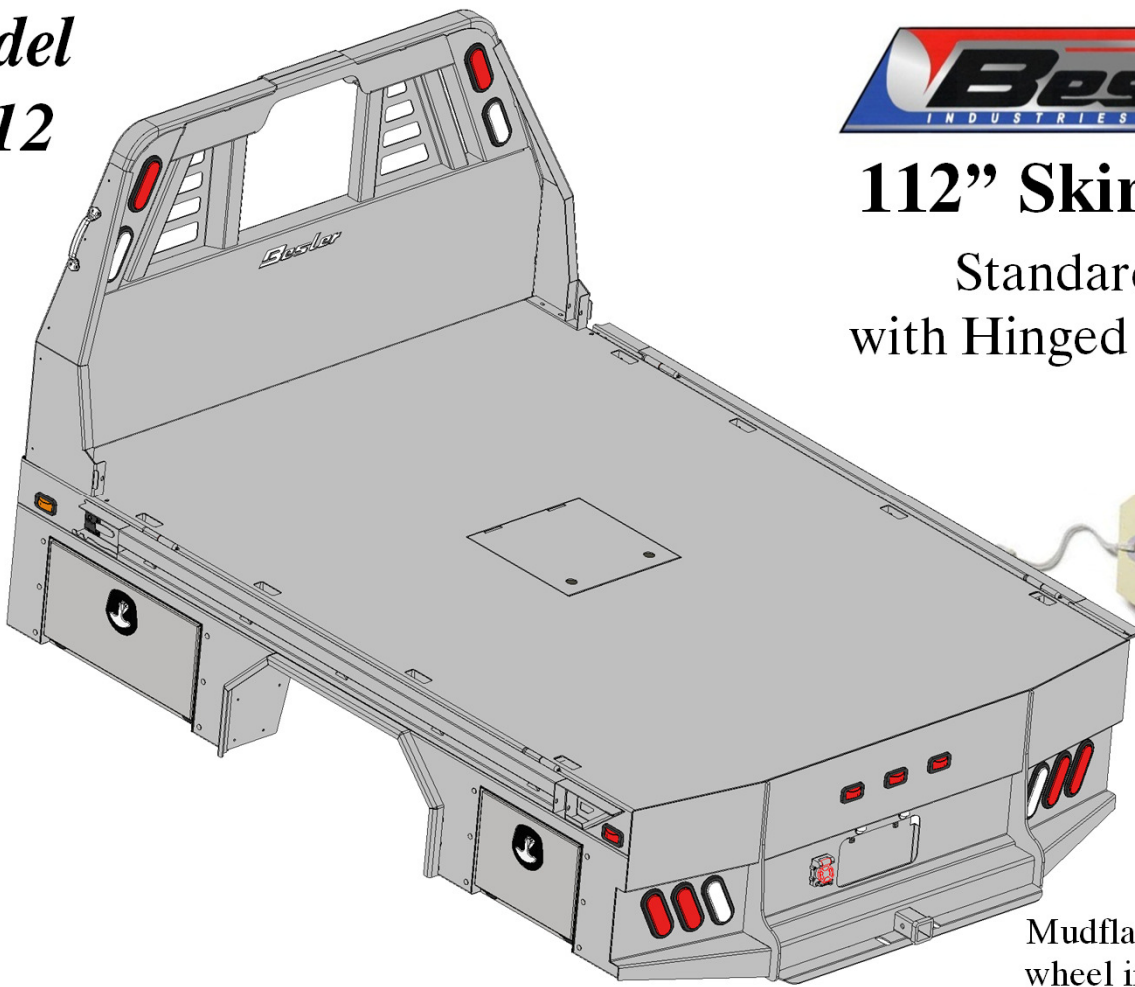

112" Skirted Bed

Standard Bed
with Hinged Side Rails

$8,173

Mudflaps and recessed fifth wheel included in this price