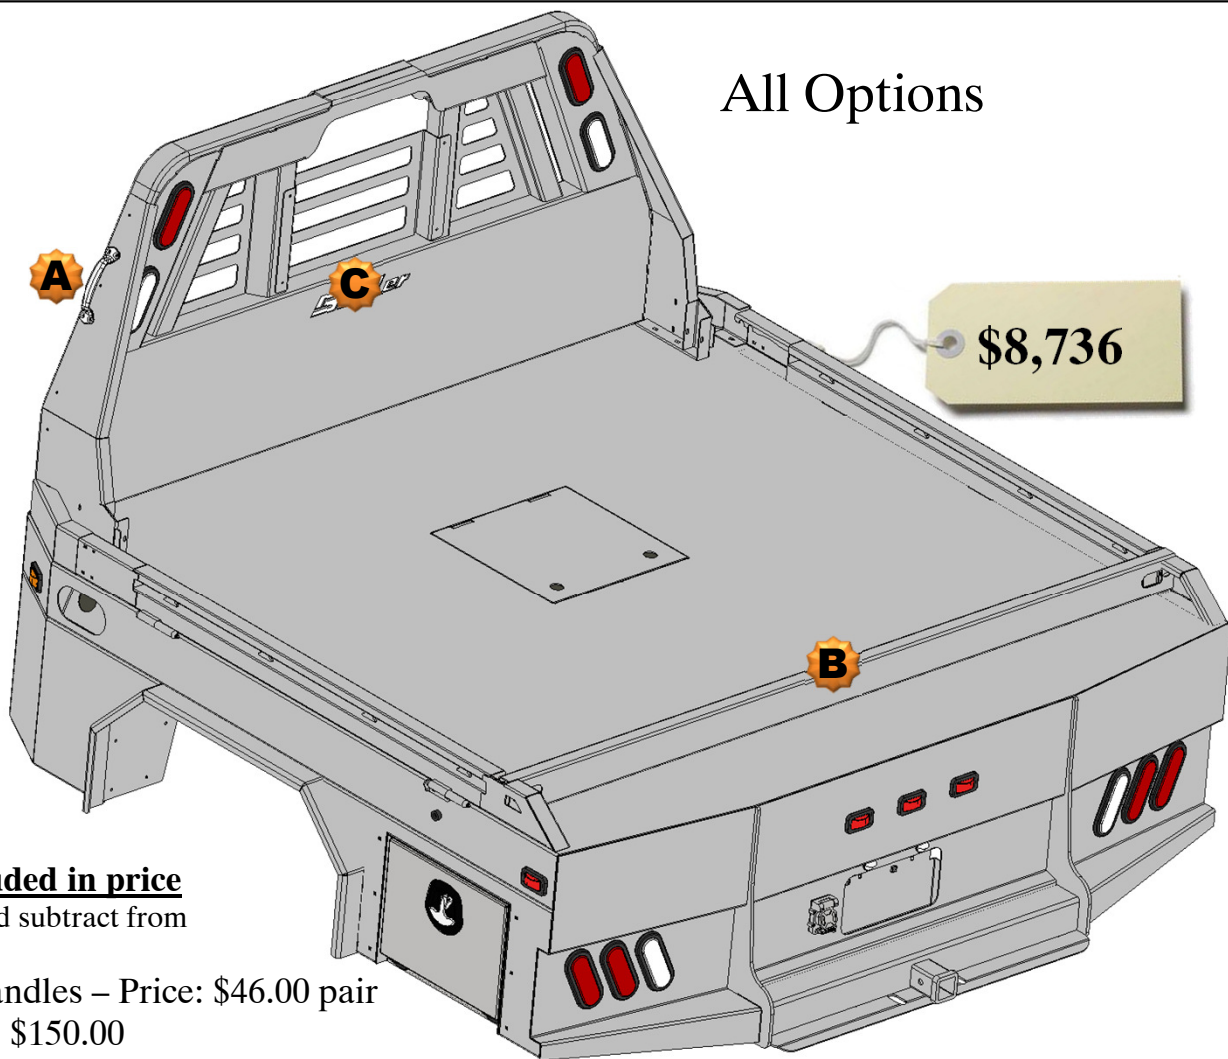

All Options

$8,736

Optional Parts included in price

Any options not required subtract from Complete Bed Price

A. Chrome Grab Handles – Price: $46.00 pair

B. Formed Tailgate - $150.00

C. Center Window Guard - $100.00