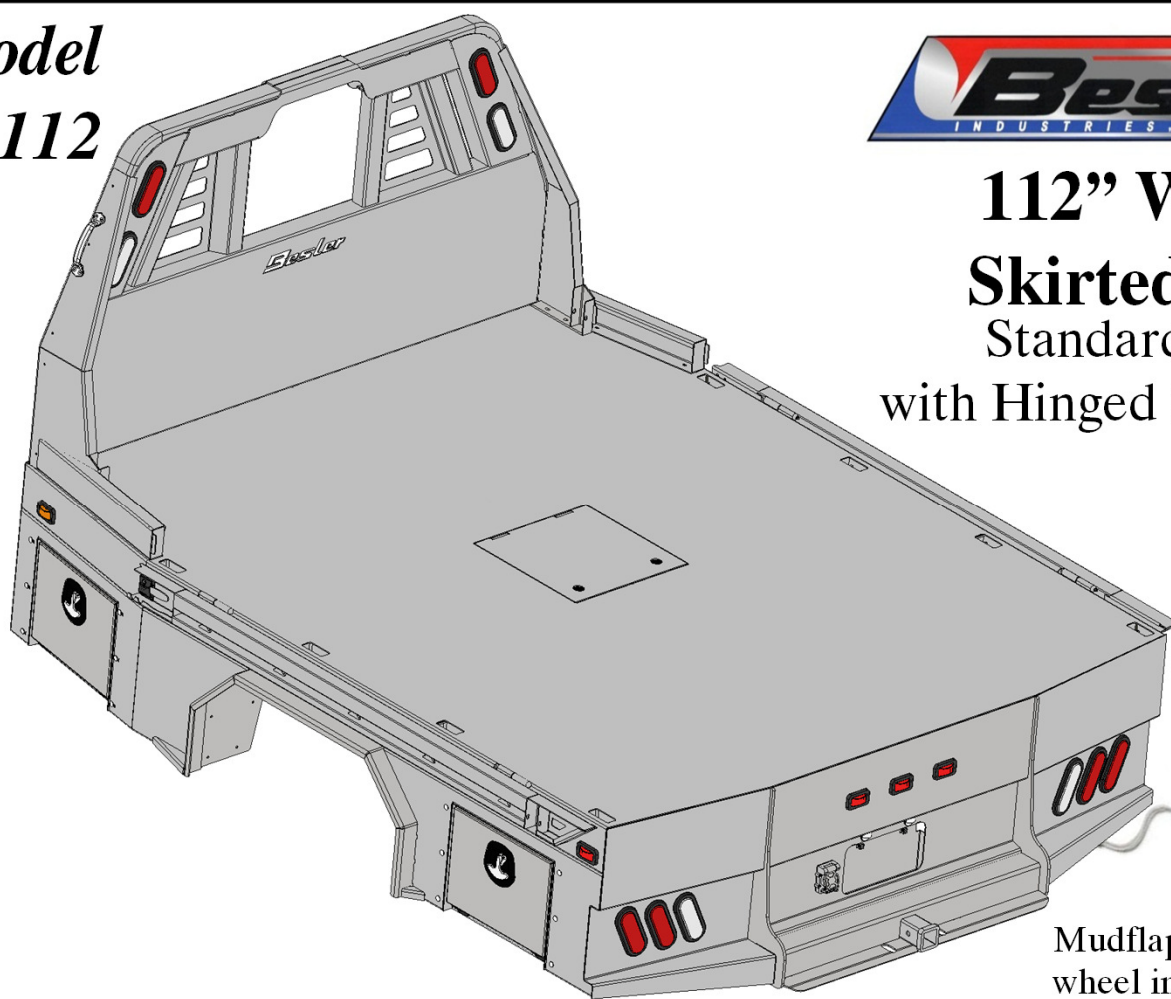

**Model**  
**92112**

**112" Wide**  
**Skirted Bed**  
Standard Bed  
with Hinged Side Rails

**\$8,845**

Mudflaps and recessed fifth wheel included in this price

**All Options**

**\$9,341**

**Optional Parts included in price**