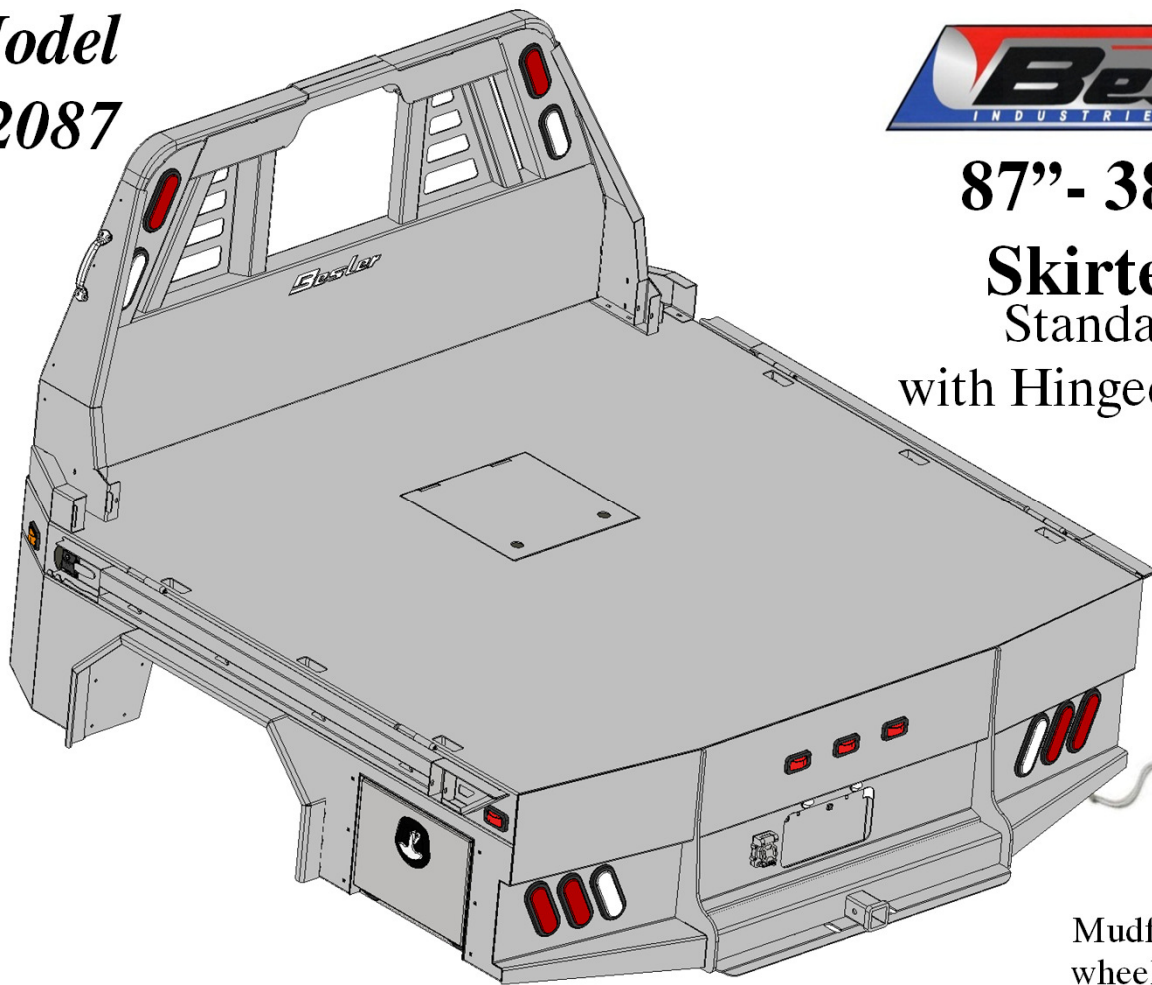

Model
92087

87"- 38 Wide
Skirted Bed
Standard Bed
with Hinged Side Rails

$7,816

Mudflaps and recessed fifth wheel included in this price

All Options

$8,312

Optional Parts included in price

Any options not required subtract from Complete Bed Price

A. Chrome Grab Handles – Price: $46.00 pair

B. Formed Tailgate - $150.00

C. Center Window Guard - $100.00