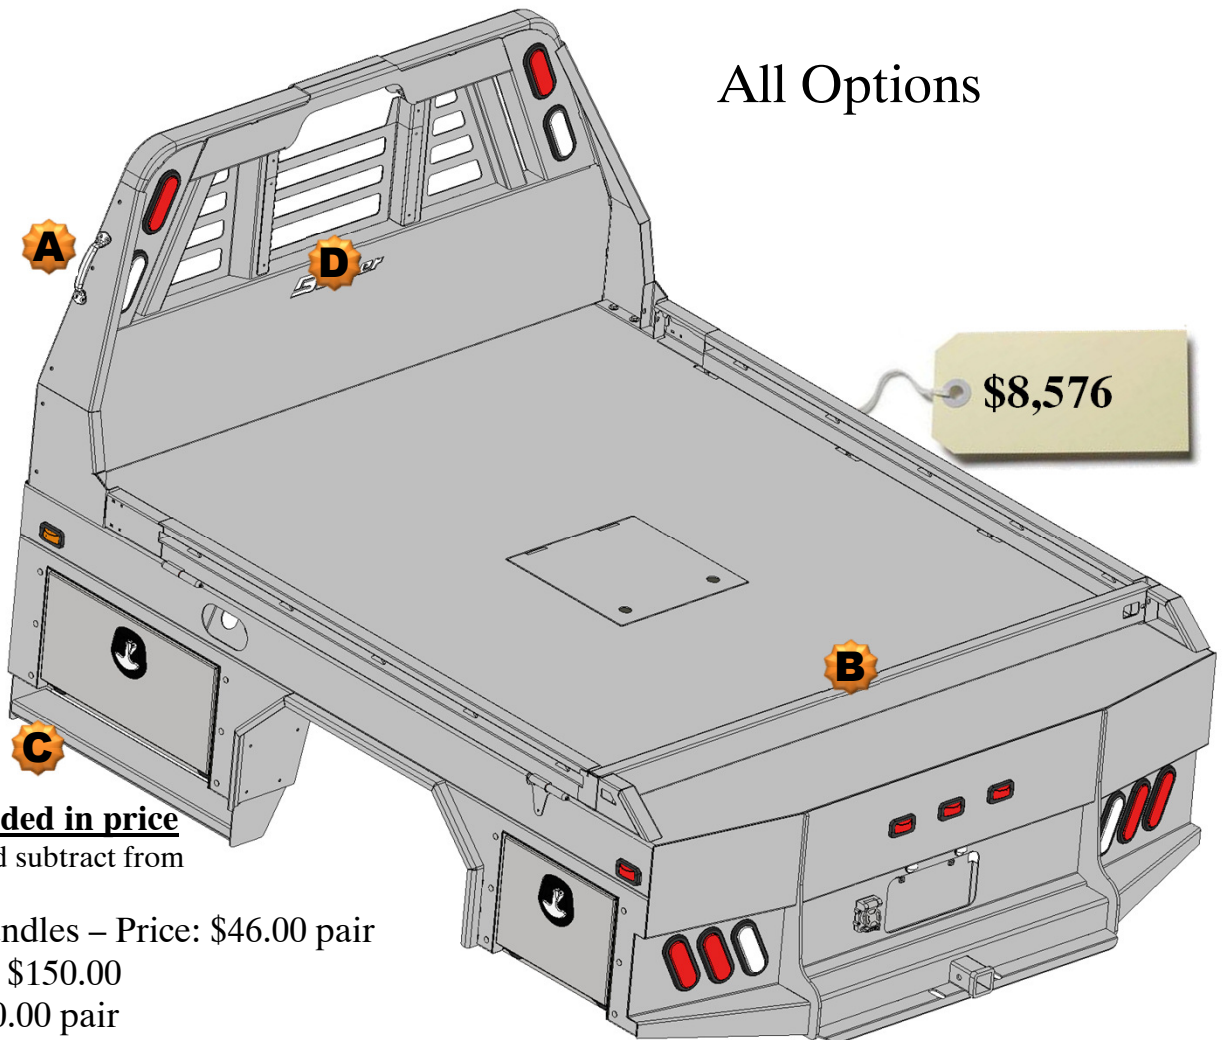

**Model  
9102**

**102" - 57**

**Skirted Bed  
Standard Bed  
with Hinged Side Rails**

**\$8,080**

Mudflaps and recessed fifth wheel included in this price

**All Options**

**\$8,576**

**Optional Parts included in price**

Any options not required subtract from Complete Bed Price

- A. Chrome Grab Handles – Price: \$46.00 pair
- B. Formed Tailgate - \$150.00
- C. Front Steps - \$200.00 pair
- D. Center Window Guard - \$100/00