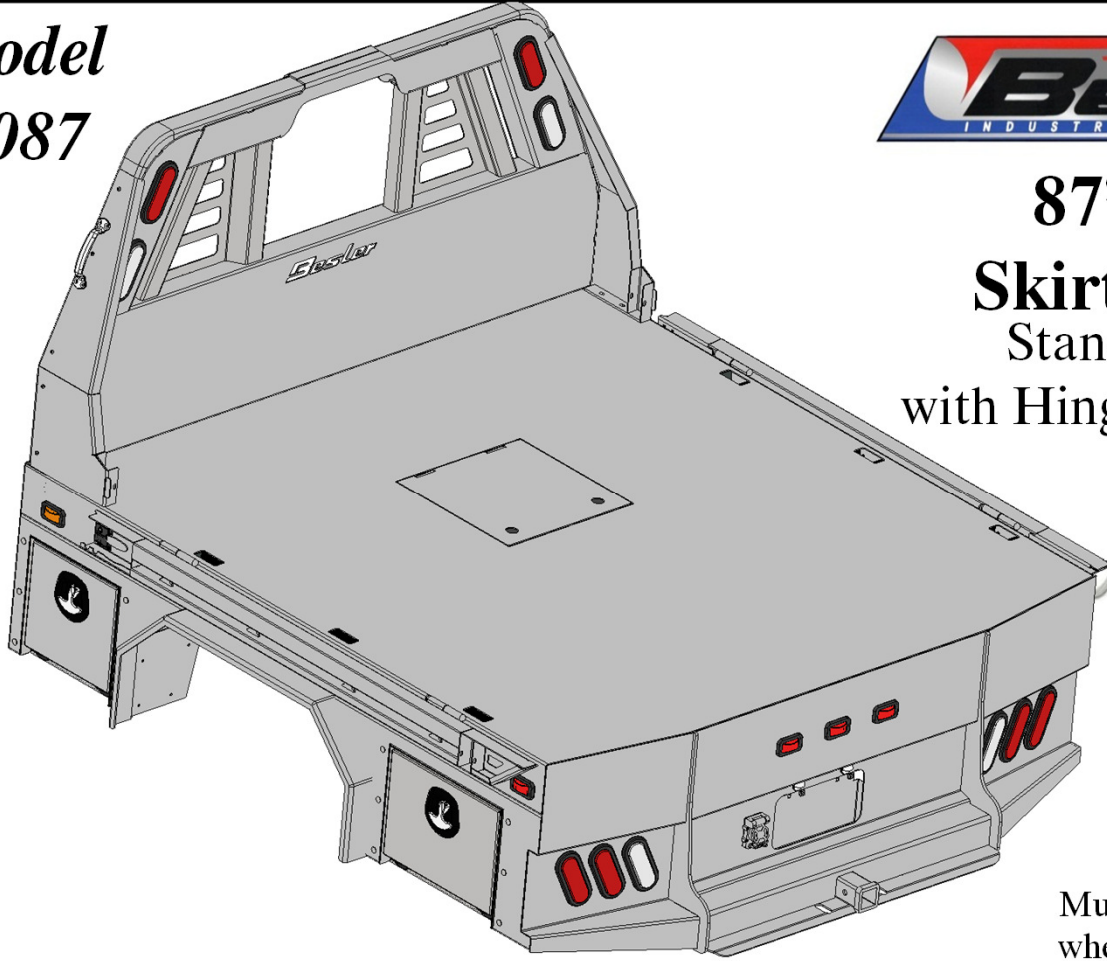

87" - 40

Skirted Bed
Standard Bed
with Hinged Side Rails