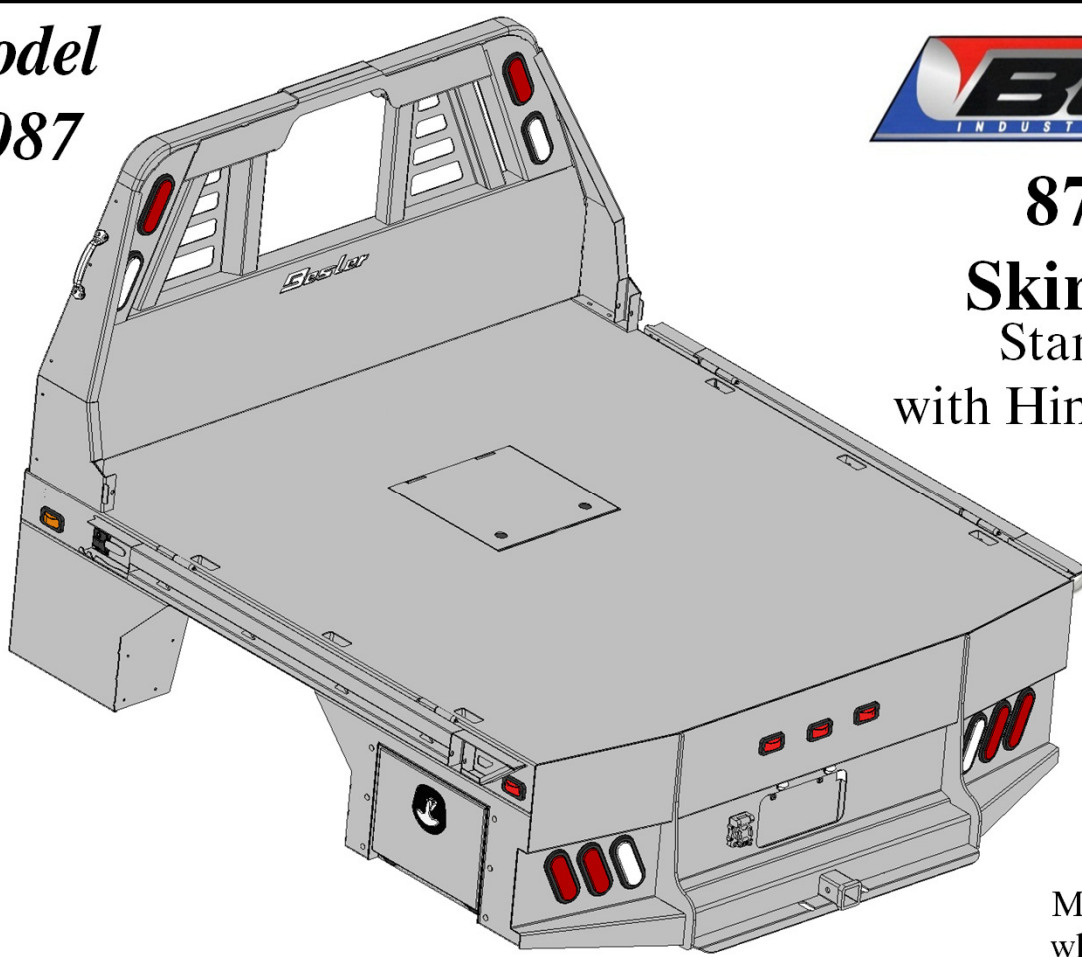

## Optional Storage Box

\$190.00 Retail Price

**Model**  
**9087**

**87" - 38**

**Skirted Bed**  
Standard Bed  
with Hinged Side Rails

**\$7,667**

Mudflaps and recessed fifth wheel included in this price

**All Options**