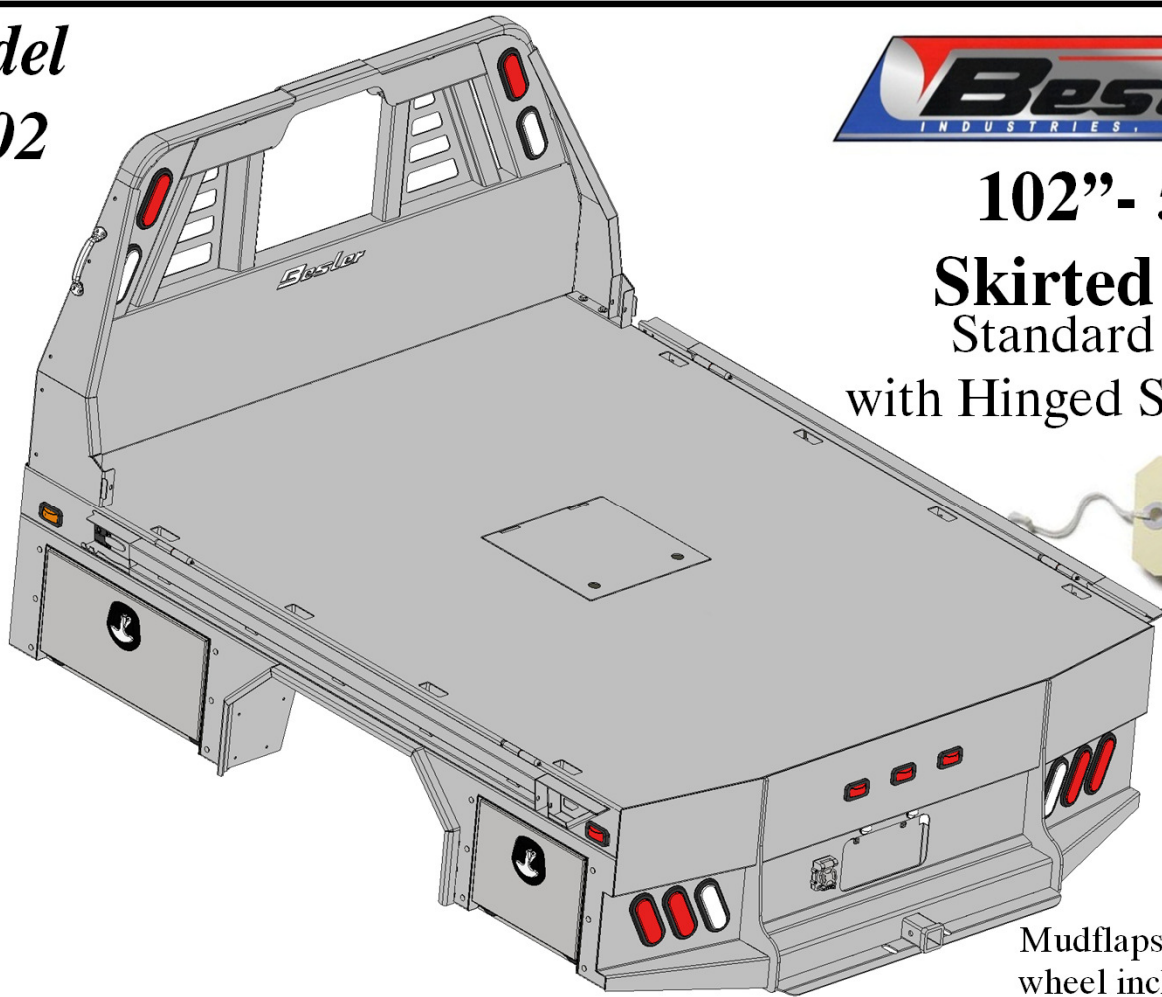

$8,080

Mudflaps and recessed fifth wheel included in this price