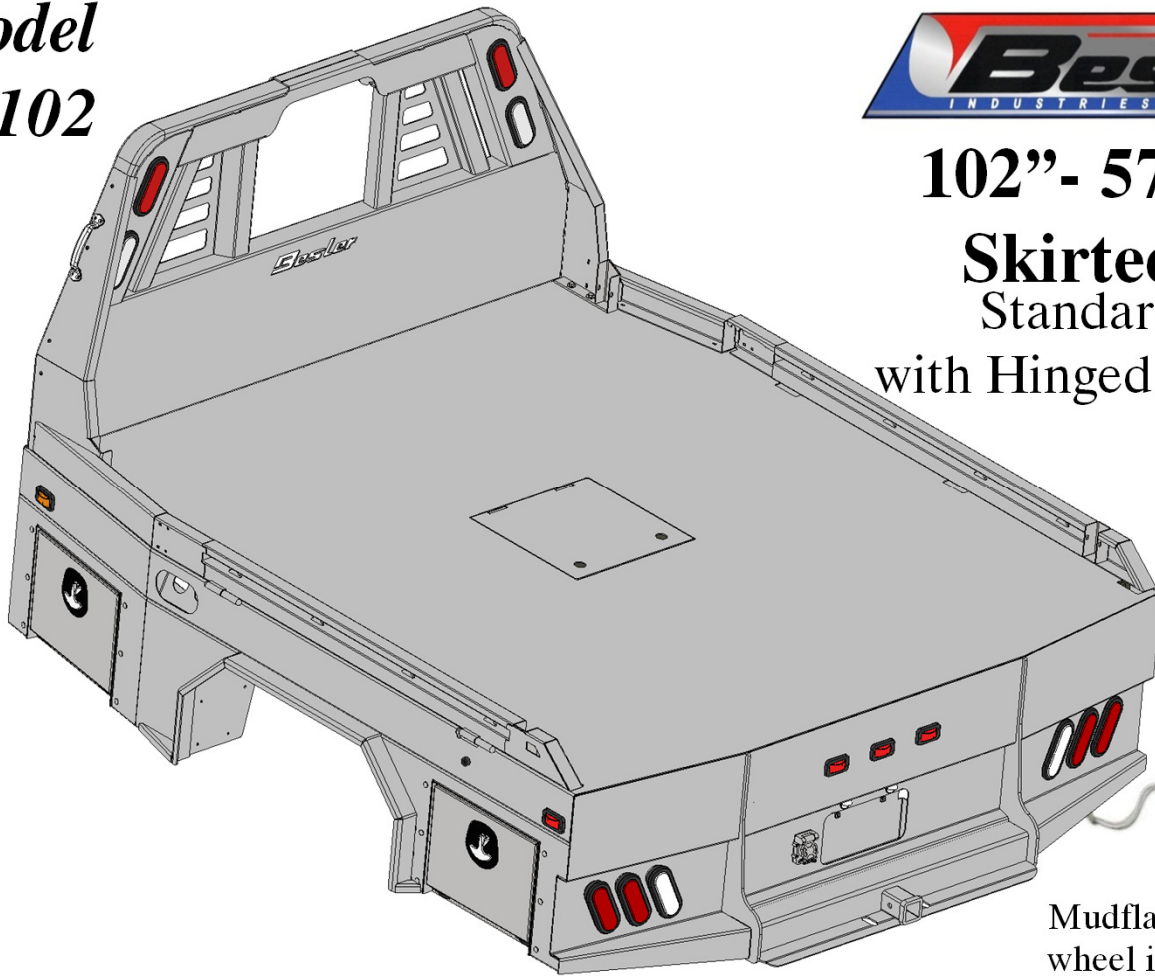

$8,240

Mudflaps and recessed fifth wheel included in this price

All Options

A

C

B

$8,736

Optional Parts included in price

Any options not required subtract from Complete Bed Price

- A. Chrome Grab Handles – Price: $46.00 pair
- B. Formed Tailgate - $150.00
- C. Front Steps - $200.00 pair
- D. Center Window Guard - $100.00