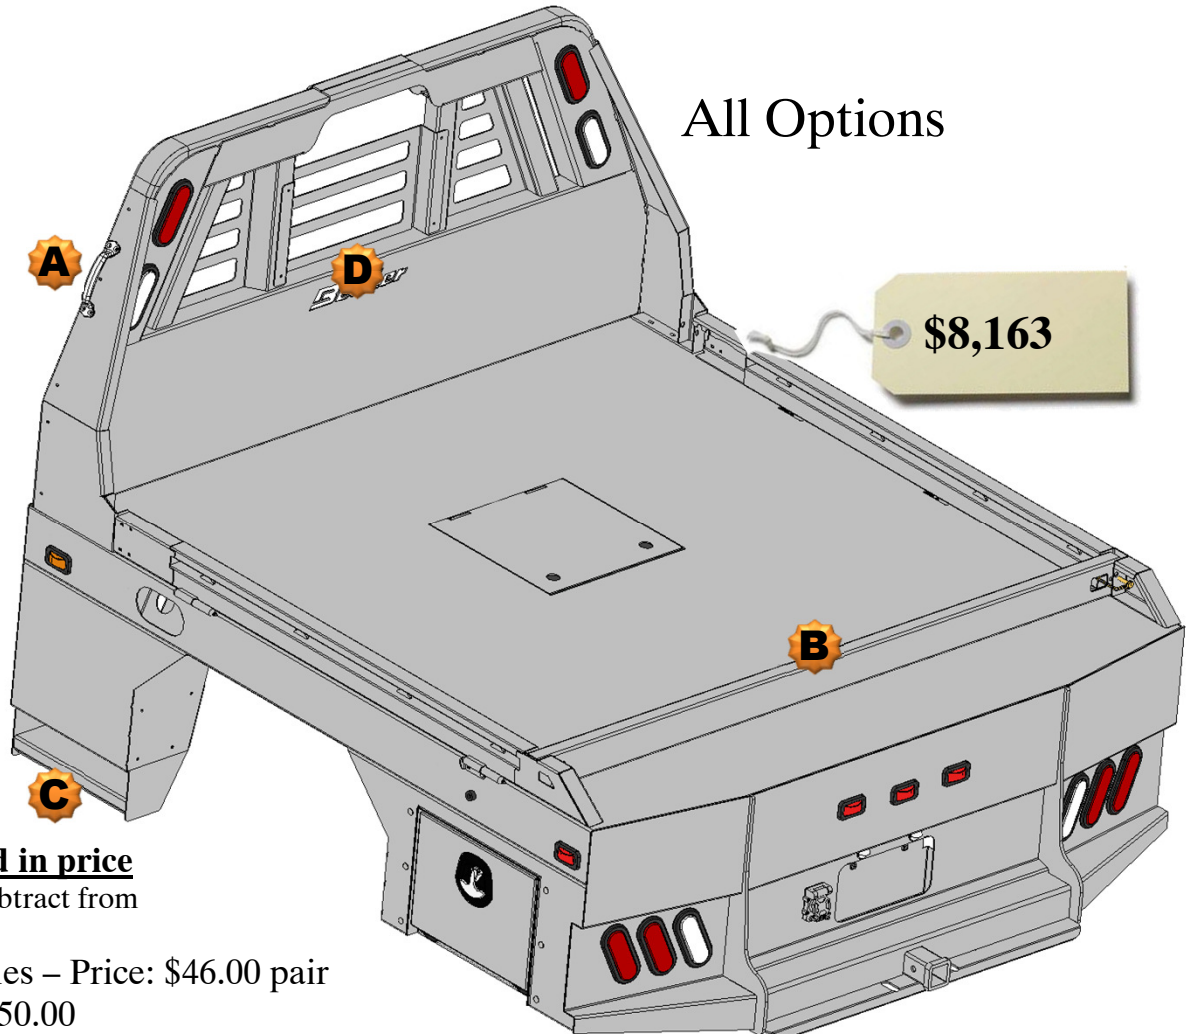

## Optional Storage Box

\$190.00 Retail Price

**Model**  
**9087**

**87" - 38**

**Skirted Bed**  
Standard Bed  
with Hinged Side Rails

**\$7,667**

Mudflaps and recessed fifth wheel included in this price

**All Options**

**\$8,163**

**Optional Parts included in price**

Any options not required subtract from Complete Bed Price

- A. Chrome Grab Handles – Price: \$46.00 pair
- B. Formed Tailgate - \$150.00
- C. Front Steps - \$200.00 pair
- D. Center Window Guard - \$100.00