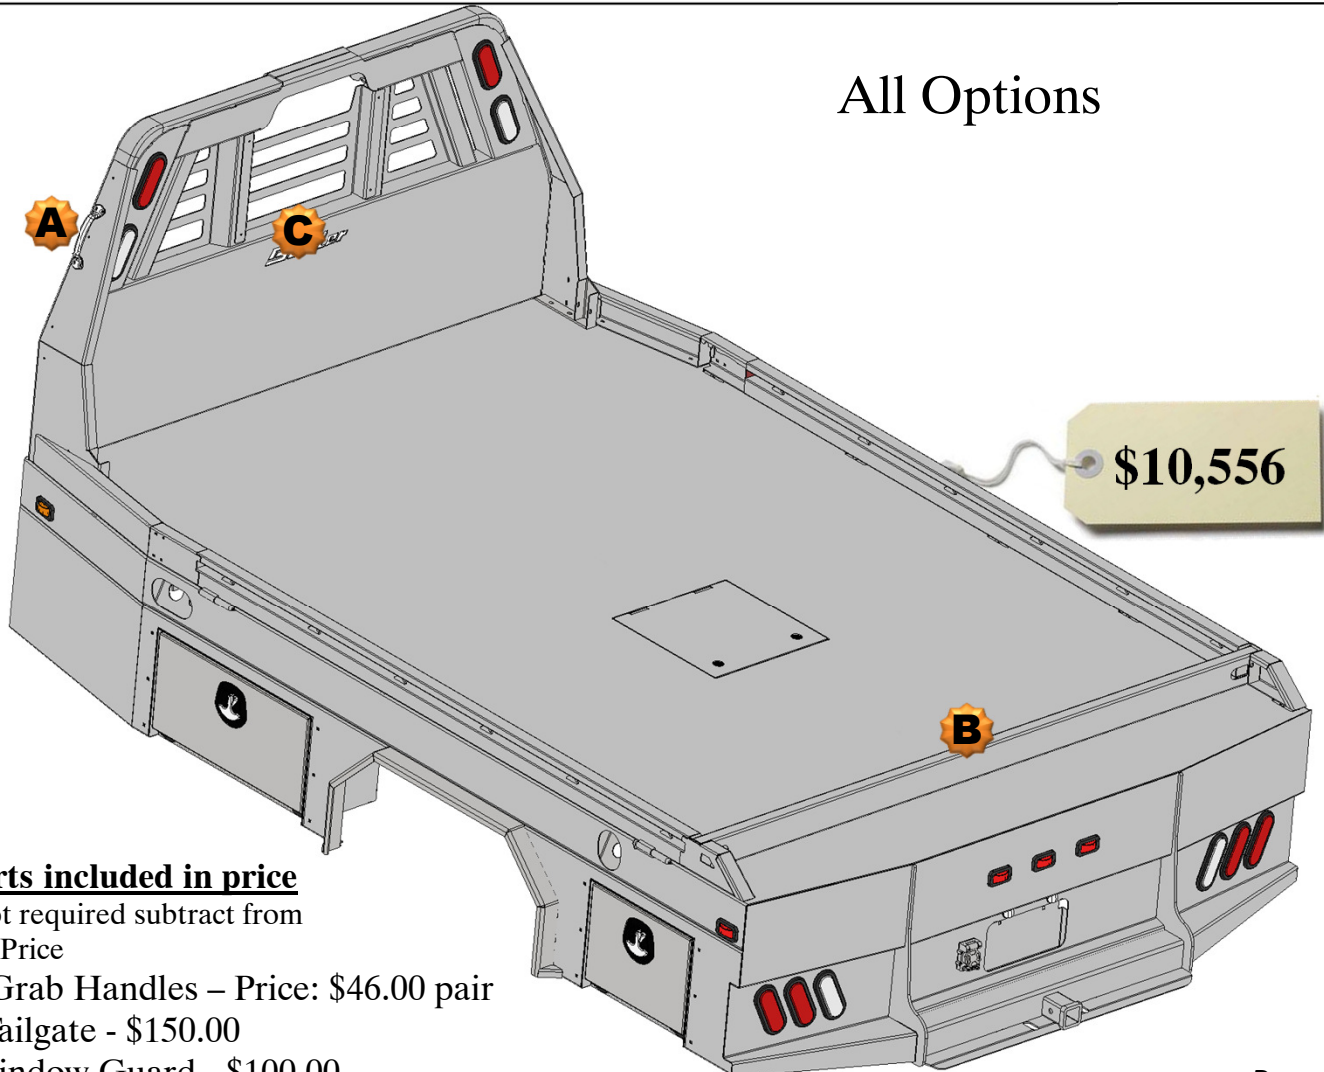

**Model  
92136**

**136" 4 under bed boxes**  
**Wide Skirted Bed**  
Standard Bed  
with Hinged Side Rails

**\$10,060**

Mudflaps and recessed fifth wheel included in this price

**All Options**

**\$10,556**