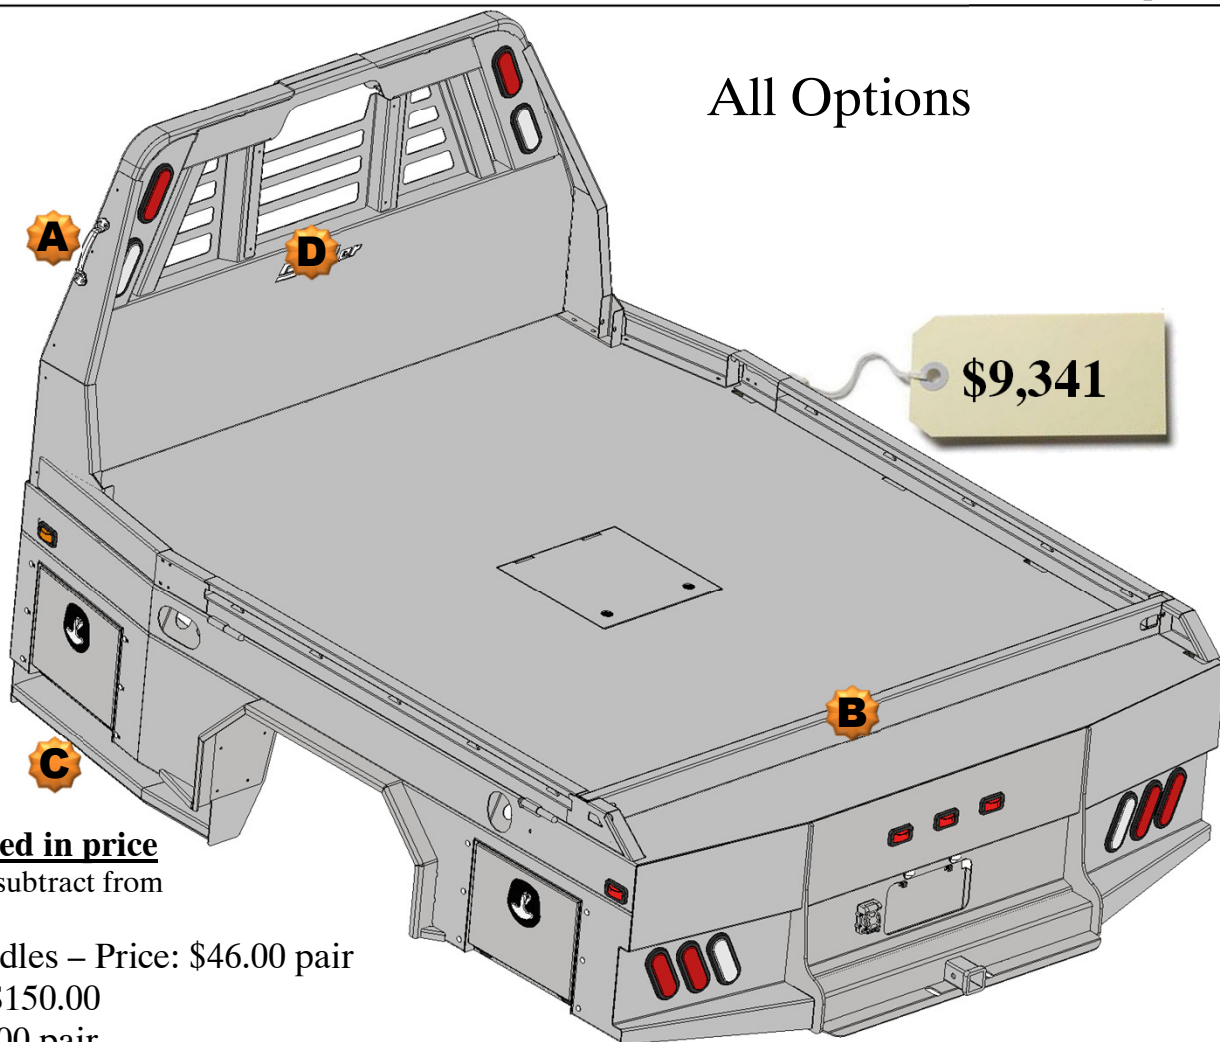

**Model**  
**92112**

**112" Wide**  
**Skirted Bed**  
Standard Bed  
with Hinged Side Rails

**\$8,845**

Mudflaps and recessed fifth wheel included in this price

**All Options**

**\$9,341**

**Optional Parts included in price**