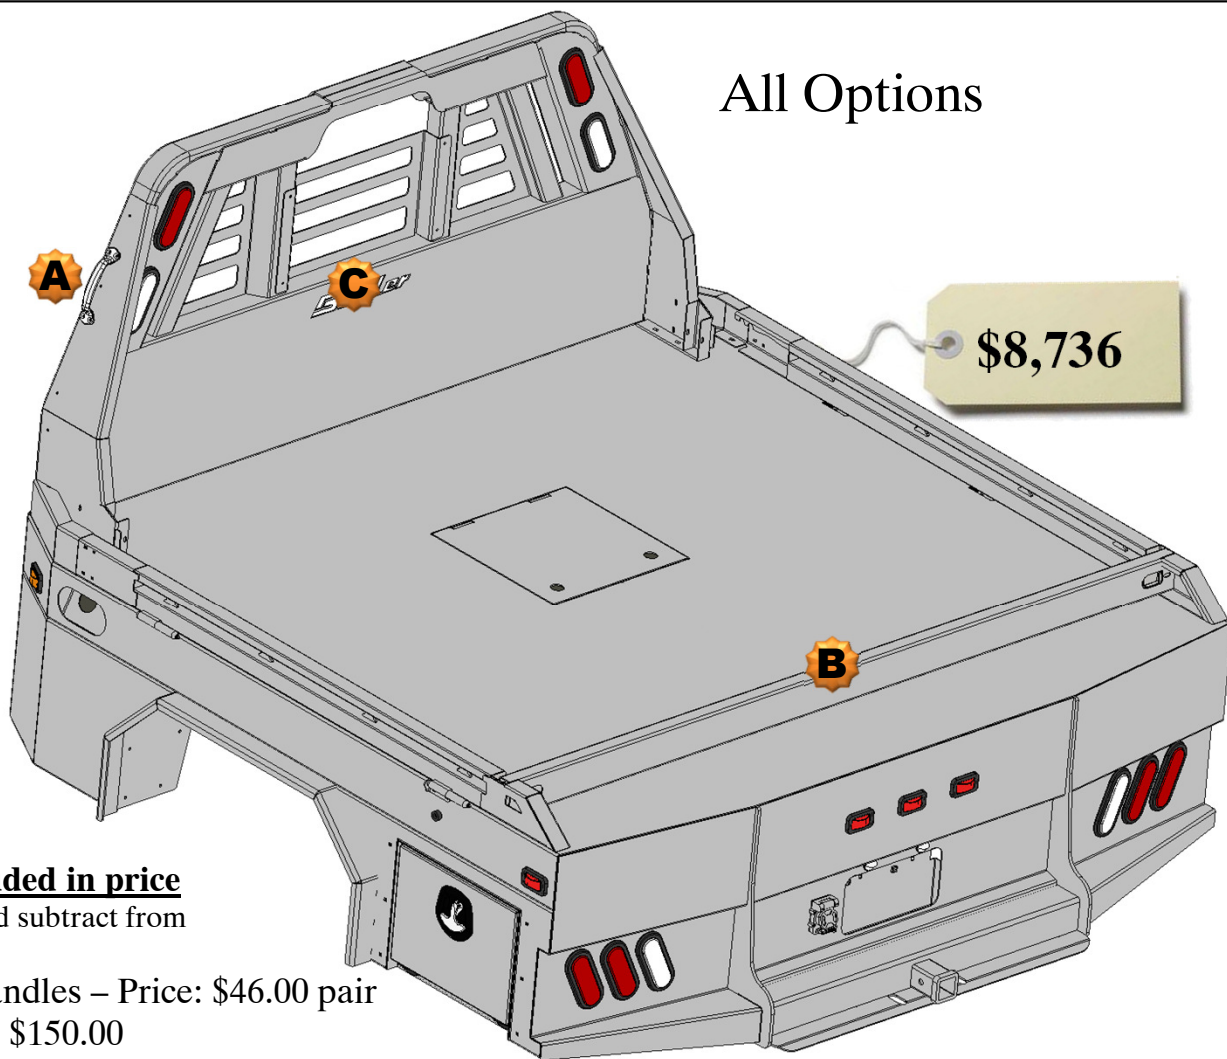

$8,736

Optional Parts included in price

Any options not required subtract from Complete Bed Price

A. Chrome Grab Handles – Price: $46.00 pair

B. Formed Tailgate - $150.00

C. Center Window Guard - $100.00