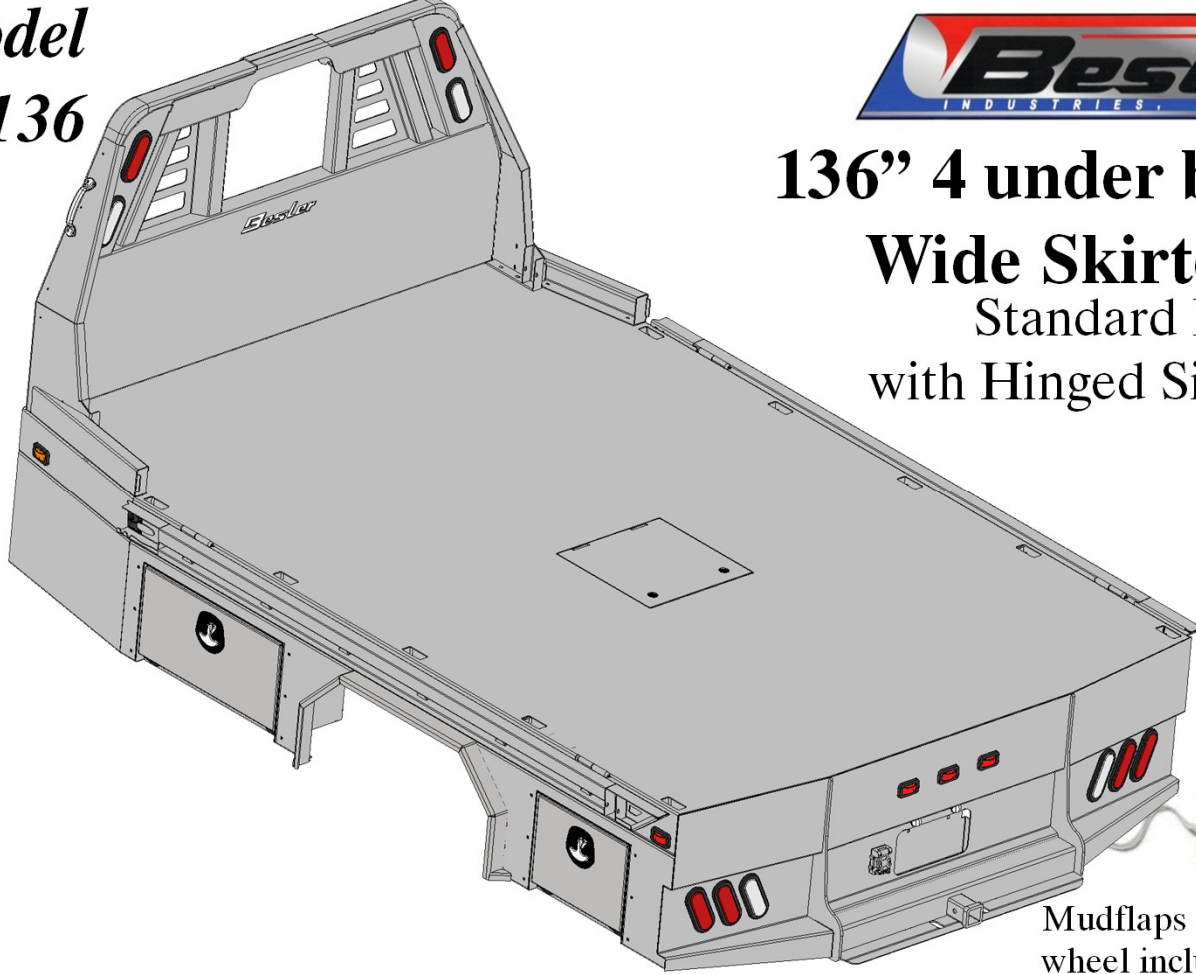

$10,060

Mudflaps and recessed fifth wheel included in this price

All Options