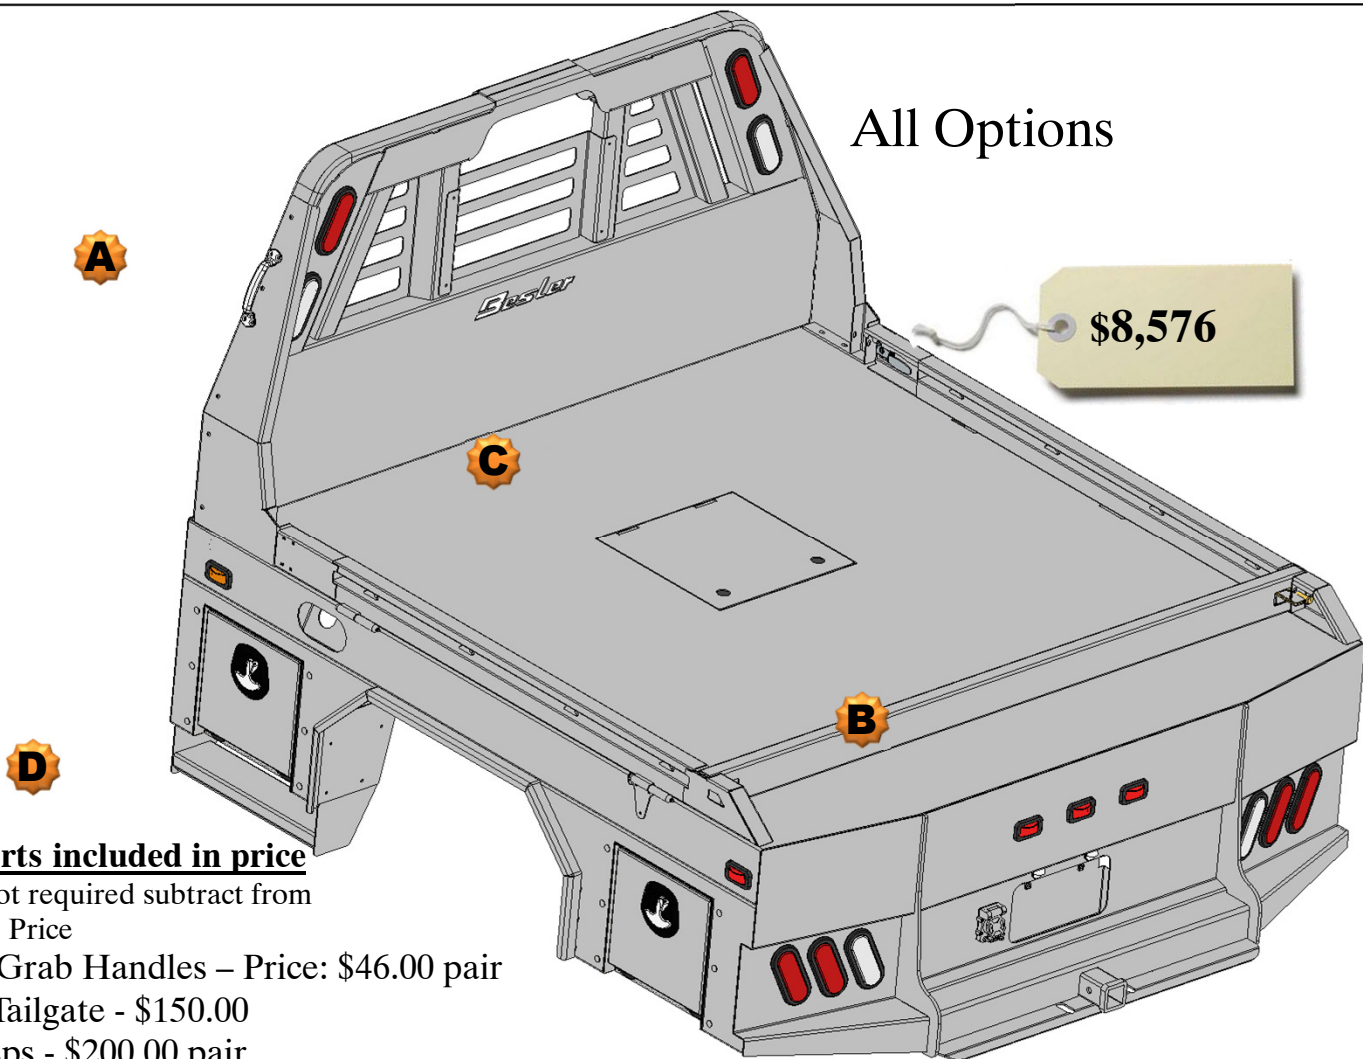

**Model**  
**9087**

**87" - 42**  
**Skirted Bed**  
Standard Bed  
with Hinged Side Rails

**\$8,080**

Mudflaps and recessed fifth wheel included in this price

**All Options**

**\$8,576**

**Optional Parts included in price**

Any options not required subtract from Complete Bed Price

- A. Chrome Grab Handles – Price: \$46.00 pair
- B. Formed Tailgate - \$150.00
- C. Front Steps - \$200.00 pair
- D. Center Window Guard - \$100.00