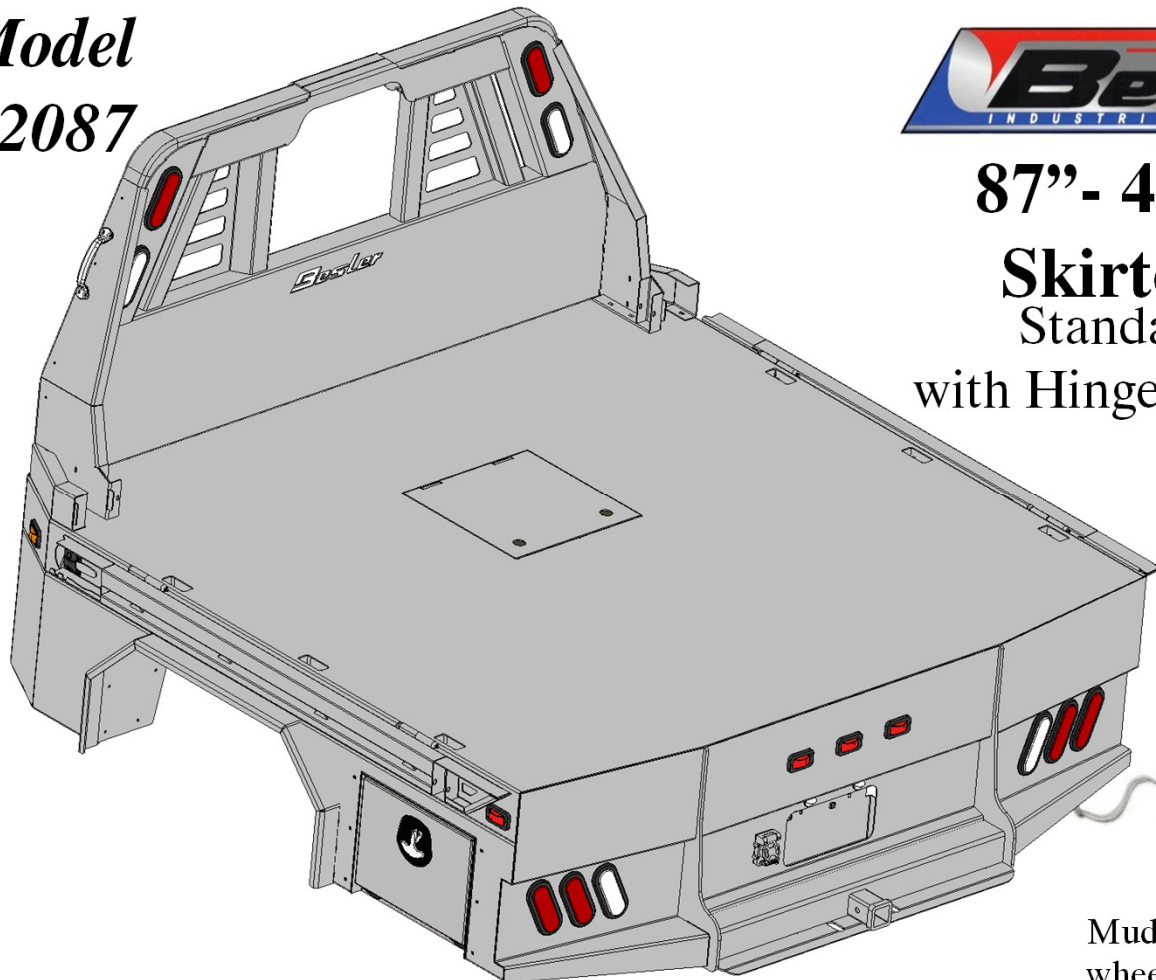

Any options not required subtract from Complete Bed Price

A. Chrome Grab Handles – Price: \$46.00 pair

B. Formed Tailgate - \$150.00

C. Center Window Guard - \$100.00

**Model**  
**92087**

**87"- 40 Wide**  
**Skirted Bed**  
Standard Bed  
with Hinged Side Rails