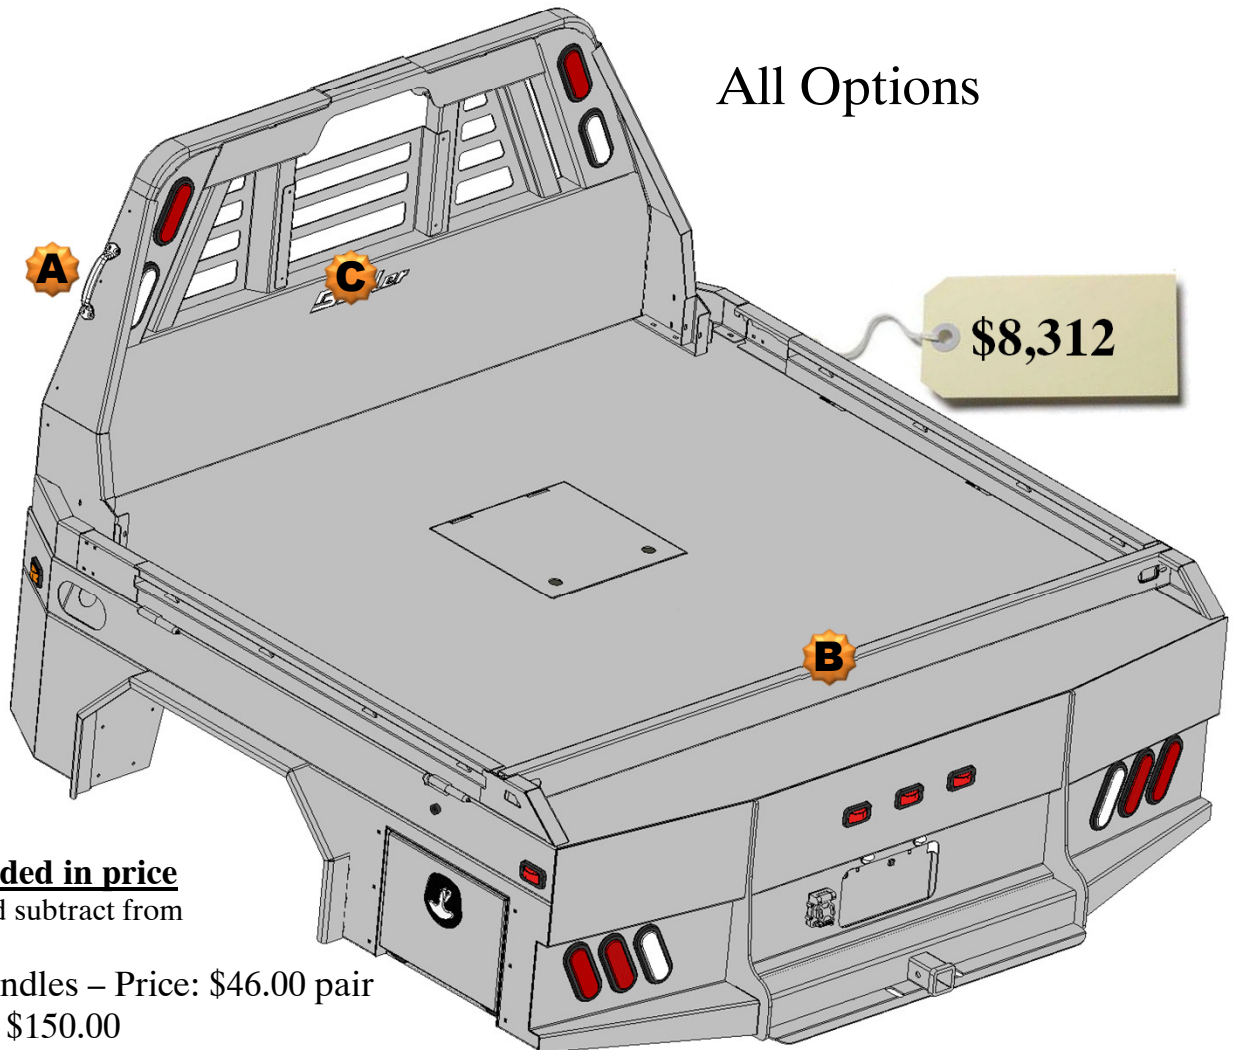

**Model**  
**92087**

**87"- 38 Wide**  
**Skirted Bed**  
Standard Bed  
with Hinged Side Rails

**\$7,816**

Mudflaps and recessed fifth wheel included in this price

**All Options**

**\$8,312**

**Optional Parts included in price**

Any options not required subtract from Complete Bed Price

A. Chrome Grab Handles – Price: \$46.00 pair

B. Formed Tailgate - \$150.00

C. Center Window Guard - \$100.00

**Model**  
**92087**

**87"- 40 Wide**  
**Skirted Bed**  
Standard Bed  
with Hinged Side Rails