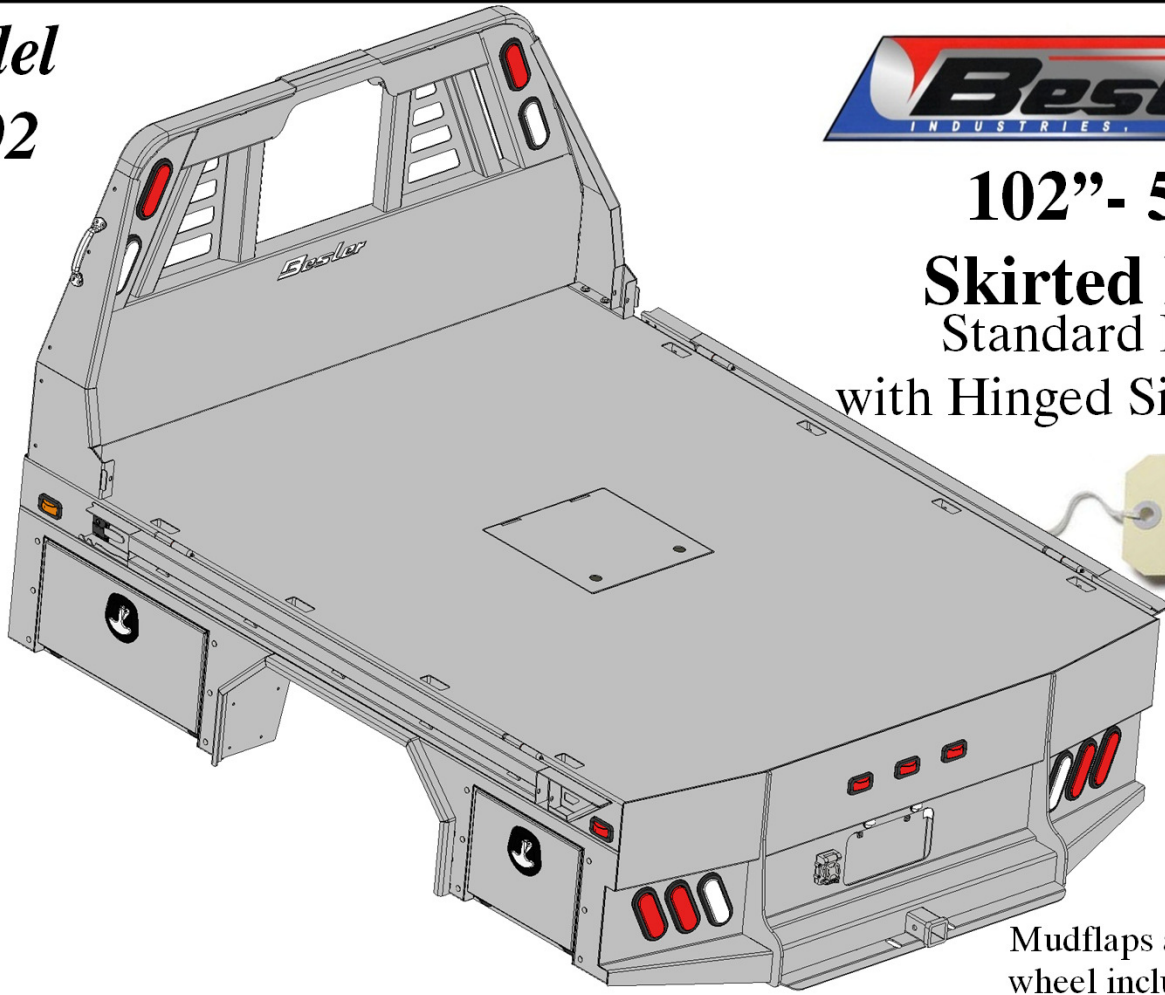

**102" - 56
Skirted Bed
Standard Bed
with Hinged Side Rails**

$8,080

Mudflaps and recessed fifth wheel included in this price