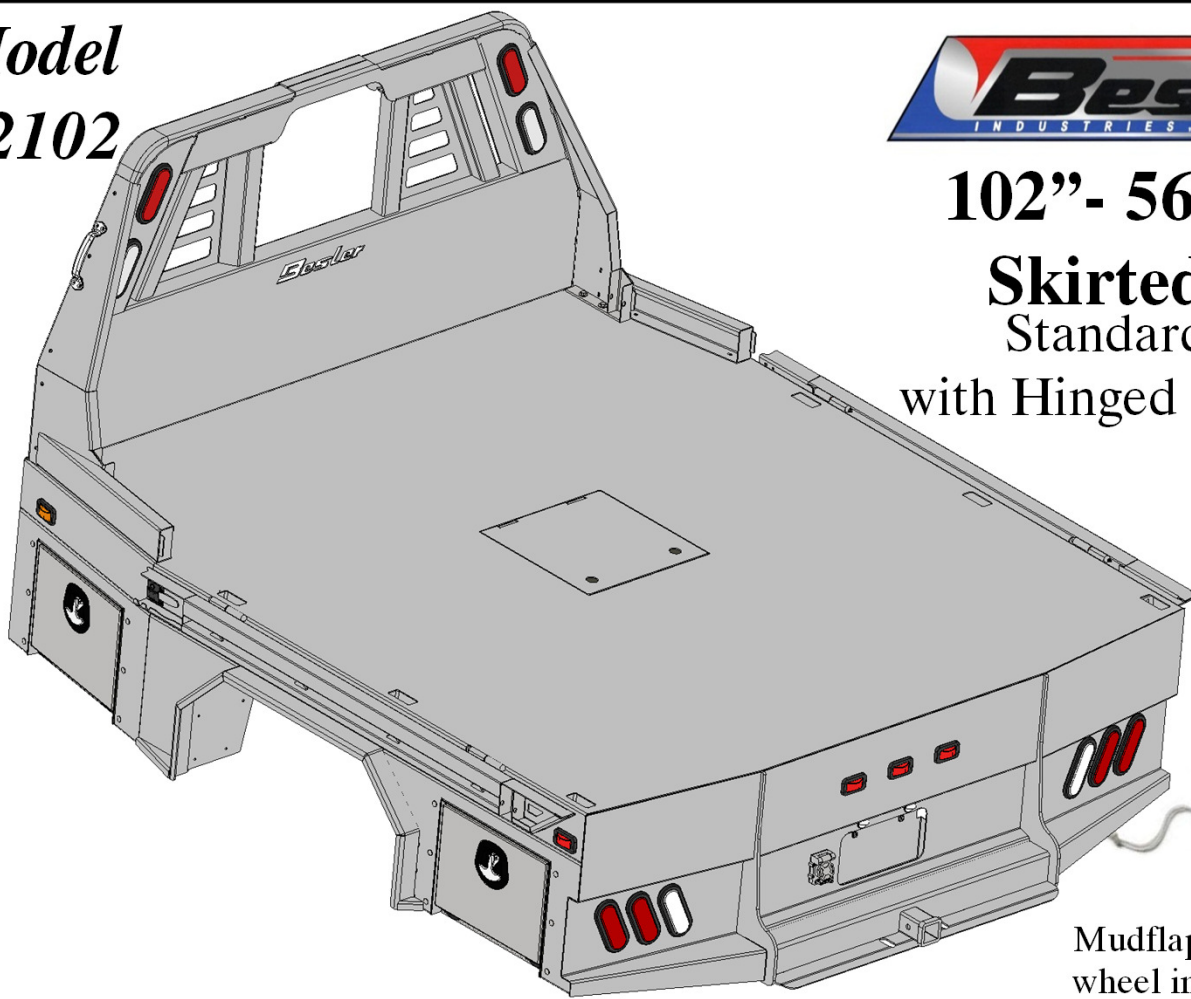

**Model**  
**92102**

**102"- 56 Wide**  
**Skirted Bed**  
Standard Bed  
with Hinged Side Rails

**\$8,240**

Mudflaps and recessed fifth wheel included in this price

**All Options**

**\$8,736**

**Optional Parts included in price**