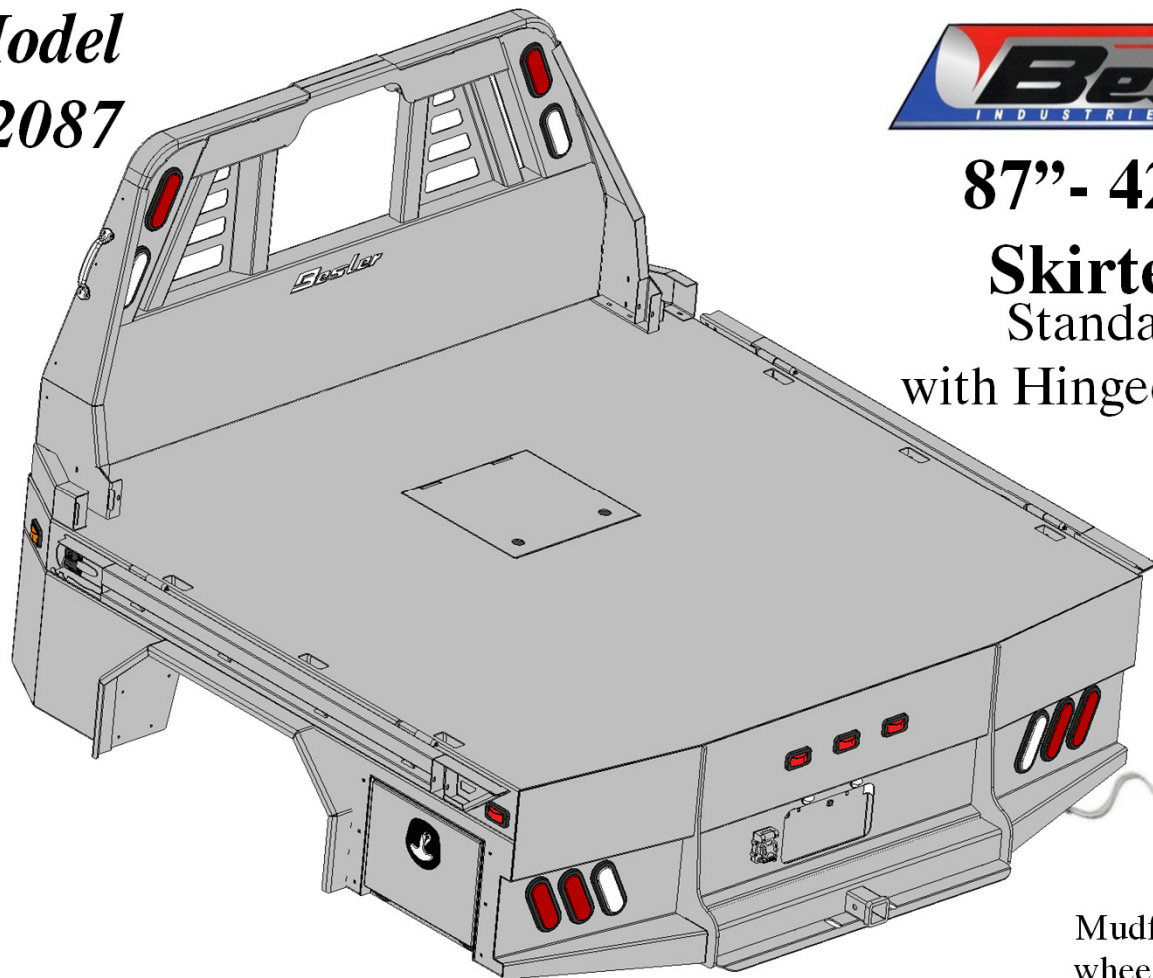

B. Formed Tailgate - \$150.00

C. Center Window Guard - \$100.00

**Model**  
**92087**

**87"- 42 Wide**  
**Skirted Bed**  
Standard Bed  
with Hinged Side Rails

**\$8,240**

Mudflaps and recessed fifth wheel included in this price