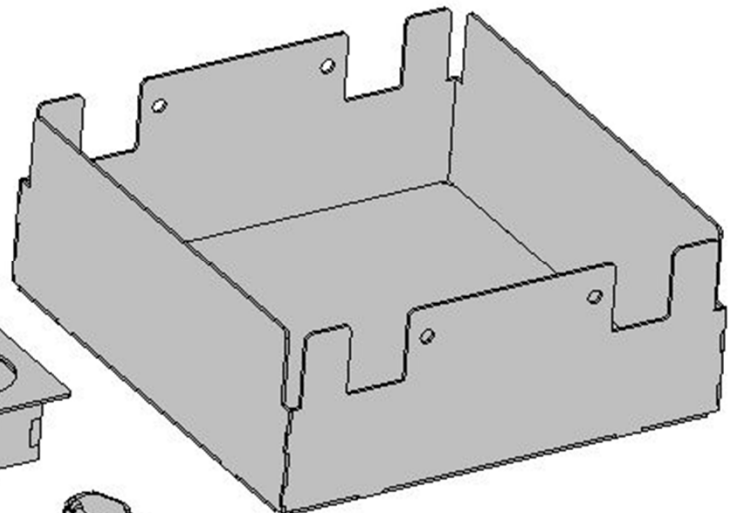

## Optional Flush Mount For Drop In Ball

Upgrade from standard

5<sup>th</sup> wheel - \$400.00

Ball and Puck \$300.00 Net

## Optional Storage Box

\$190.00 Retail Price

**Model**  
**9087**

**87" - 38**

**Skirted Bed**  
Standard Bed  
with Hinged Side Rails

**\$7,667**

Mudflaps and recessed fifth wheel included in this price

**All Options**