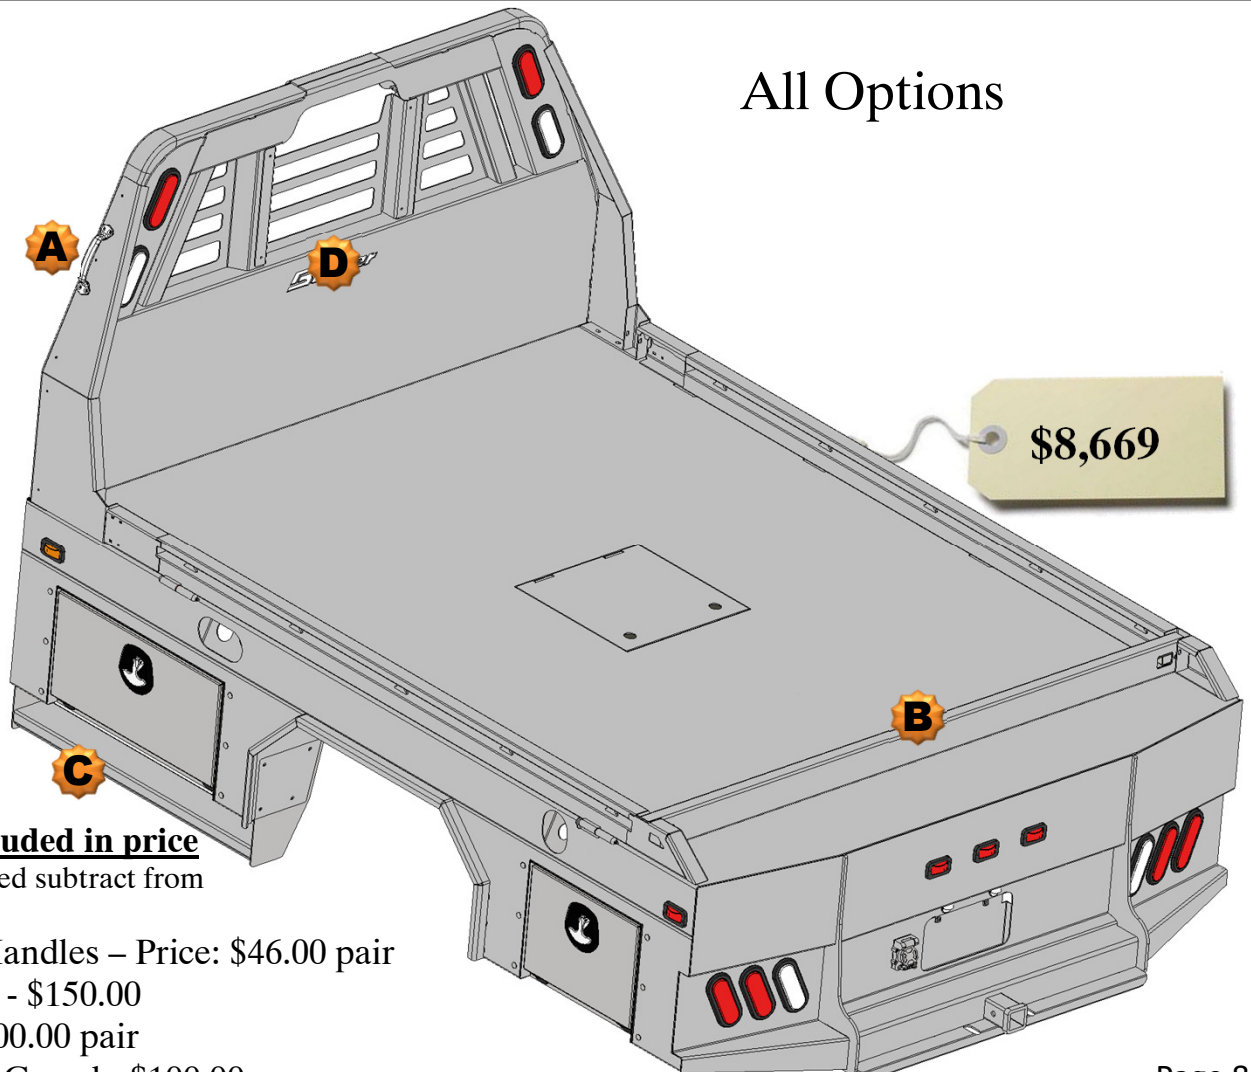

# 112" Skirted Bed

Standard Bed  
with Hinged Side Rails

**\$8,173**

Mudflaps and recessed fifth wheel included in this price

## All Options

**\$8,669**

**Optional Parts included in price**

Any options not required subtract from Complete Bed Price

- A. Chrome Grab Handles – Price: \$46.00 pair
- B. Formed Tailgate - \$150.00
- C. Front Steps - \$200.00 pair
- D. Center Window Guard - \$100.00