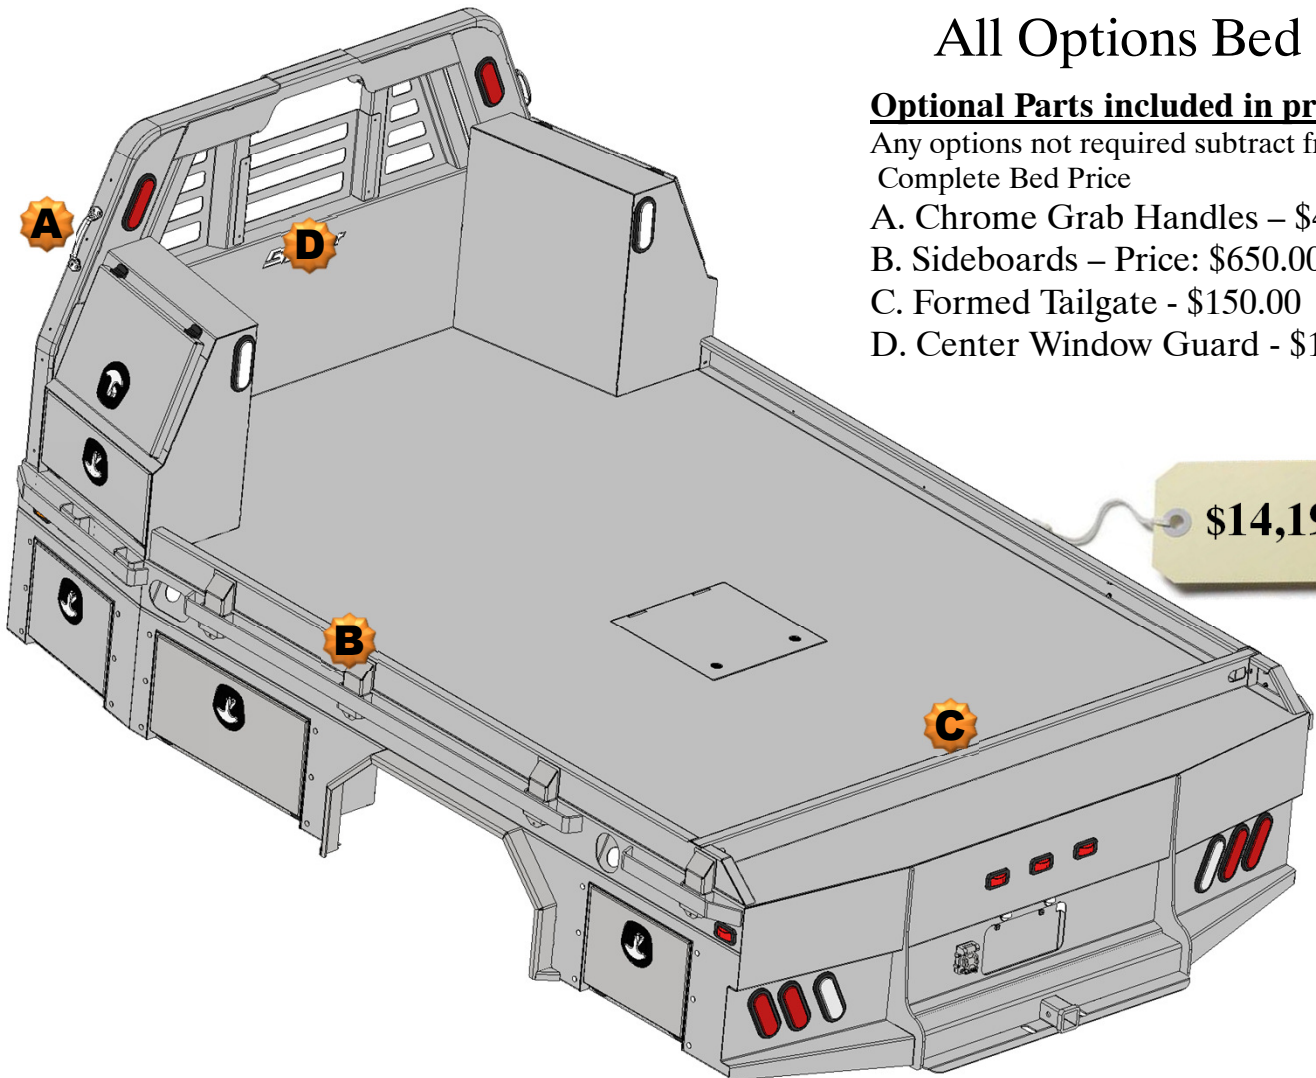

Front Mount Tool box is angled so that it fits flush against the headache Rack and matches the taper of the Wide bed and the top taper tool boxes
Can bolt up flush with no gaps.

3 drawers 1-3/4" deep

1 drawer 1-3/4" deep
1 drawer 3-7/8" deep

\$13,245

All Options Bed

Optional Parts included in price

Any options not required subtract from Complete Bed Price

- A. Chrome Grab Handles – \$46.00 pair
- B. Sideboards – Price: \$650.00 – Pair
- C. Formed Tailgate - \$150.00
- D. Center Window Guard - \$100.00