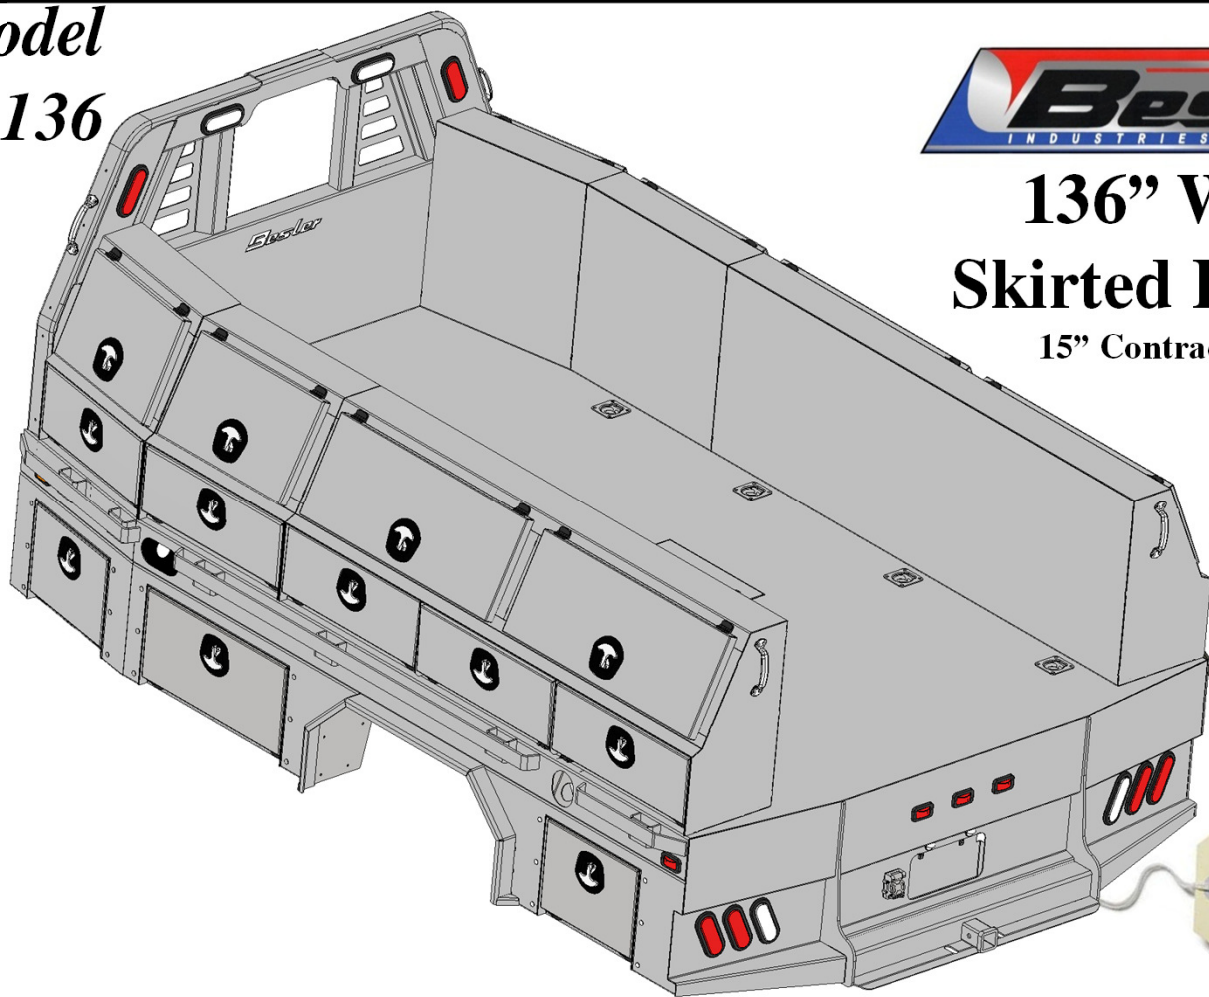

- A. Formed Tailgate - \$150.00
- B. Tailgate Brackets - \$30.00 pair
- C. Center Window Guard - \$100.00

Model
82136

136" Wide
Skirted Flatbed
15" Contractor Box

Base Price

\$22,495

All Options Bed

Optional Parts included in price