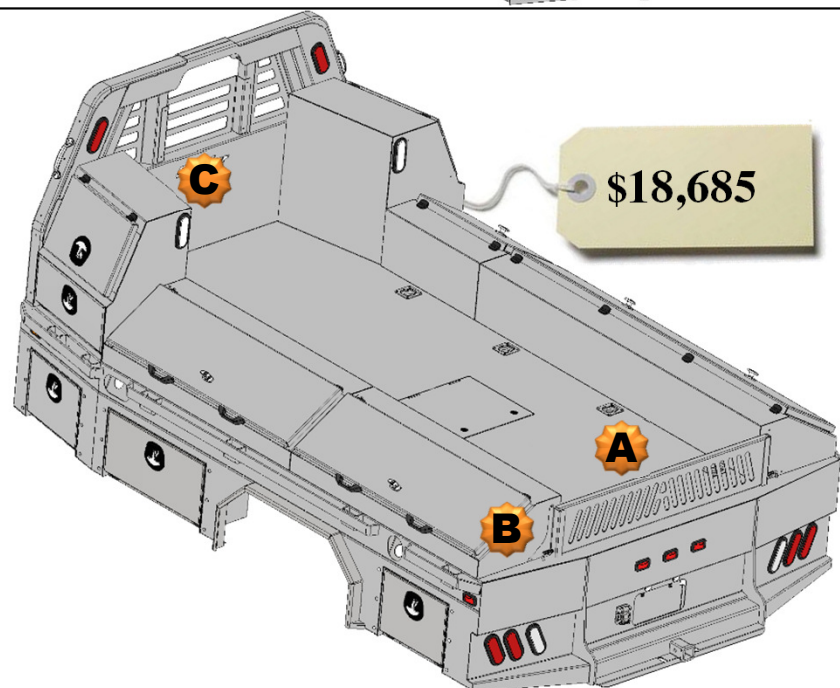

\$13,755

All Options Bed

Optional Parts included in price

Any options not required subtract from Complete Bed Price

- A. Chrome Grab Handles – \$46.00 pair
- B. Sideboards – Price: \$650.00 – Pair
- C. Formed tailgate - \$150.00
- D, Center Window Guard - \$100.00

\$14,701

**Model
82136**

All Options Bed
136 Wide Flatbed
w/Toolboxes
20" Deep

2 - 24" Front Mnt Toolboxes
4 - 52" Taper Toolboxes

Optional Parts included in price

Any options not required subtract from Complete Bed Price.

- A. Formed Tailgate - \$150.00
- B. Tailgate Brackets - \$30.00 pair
- C. Center Window Guard - \$100.00

All Options Bed
136 Wide Flatbed
w/Toolboxes
20" Deep

2 - 24" Front Mnt Toolboxes
1 - 78" Taper Toolbox
1 - 26" Taper Toolbox
2 - 52" Taper Toolboxes