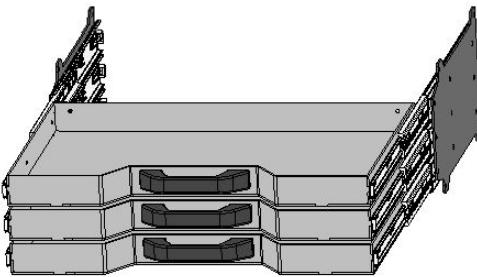

136" Wide Flatbed

Price and configurations

With 15" Deep Tool boxes

Front Mount Tool box

- 27" x 15" Deep
- Drawers Available 1, 2 or 3 drawers
- Drawer kits can be added later
- Can be ordered with or without Backup light.
- Gas Shocks on Top door
- Screwdriver holders on shelf
- Wrench rack on the top back panel

Front Mount Tool box is angled so that it fits flush against the headache Rack and matches the taper of the Wide bed and the top taper tool boxes
Can bolt up flush with no gaps.

3 drawers 1-3/4" deep

1 drawer 1-3/4" deep
1 drawer 3-7/8" deep