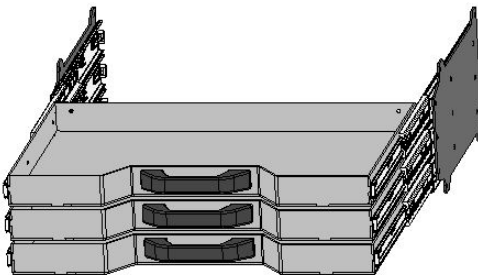

3 drawers 1-3/4" deep