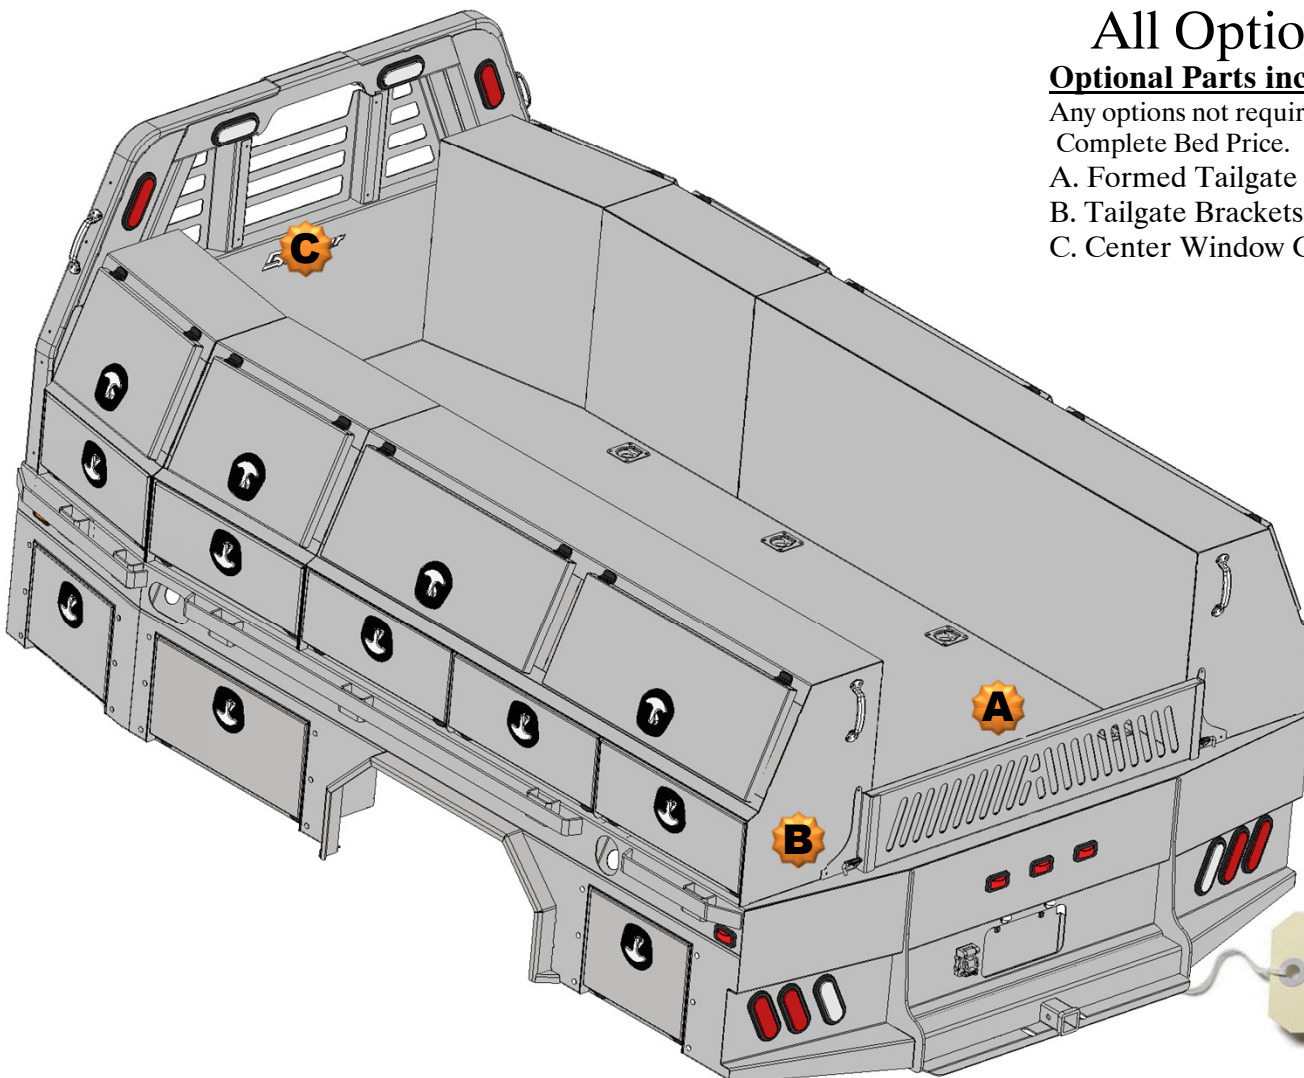

All Options Bed

Optional Parts included in price

Any options not required subtract from Complete Bed Price.

A. Formed Tailgate - $150.00

B. Tailgate Brackets - $30.00 pair

C. Center Window Guard - $100.00