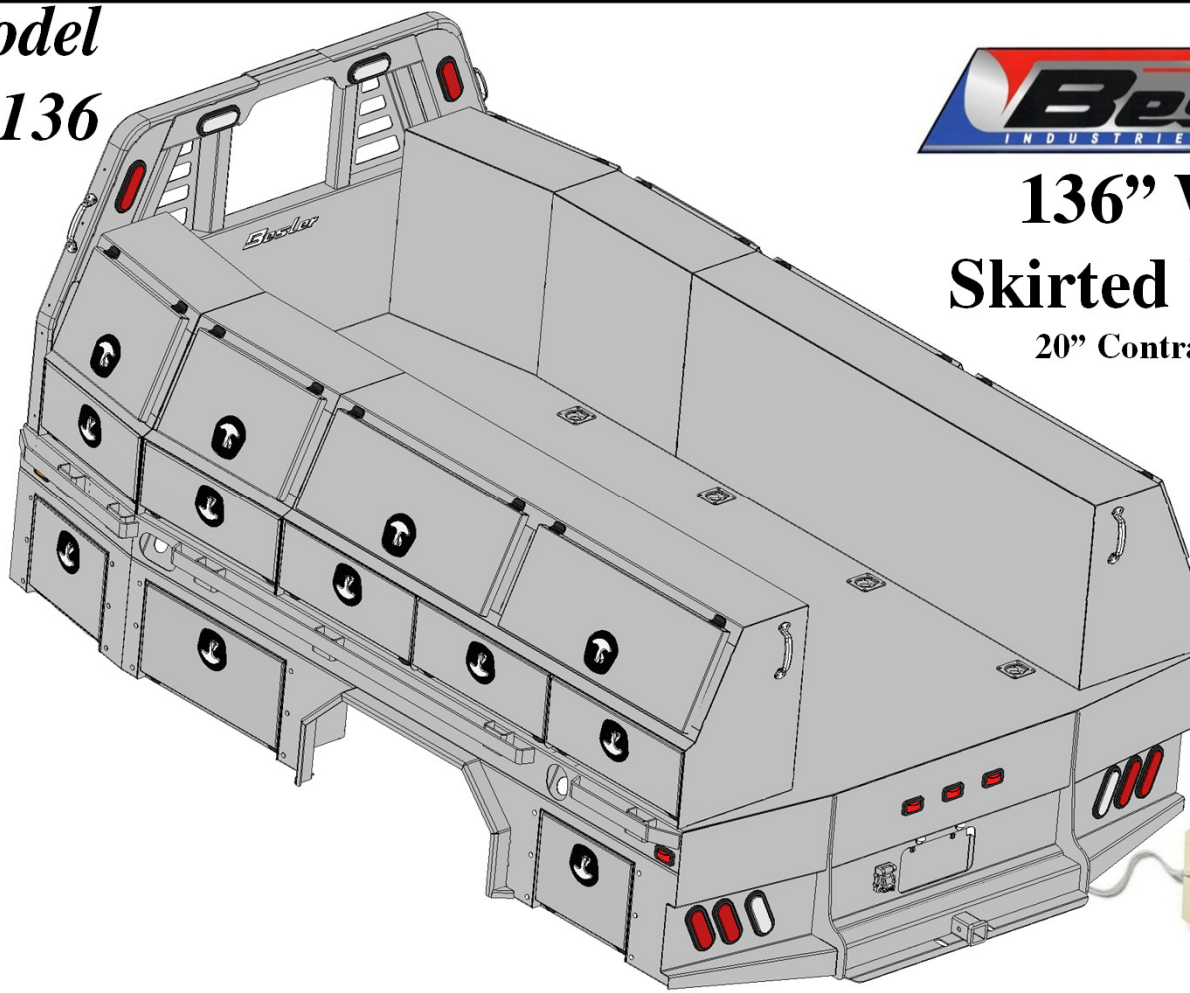

136" Wide
Skirted Flatbed
20" Contractor Box