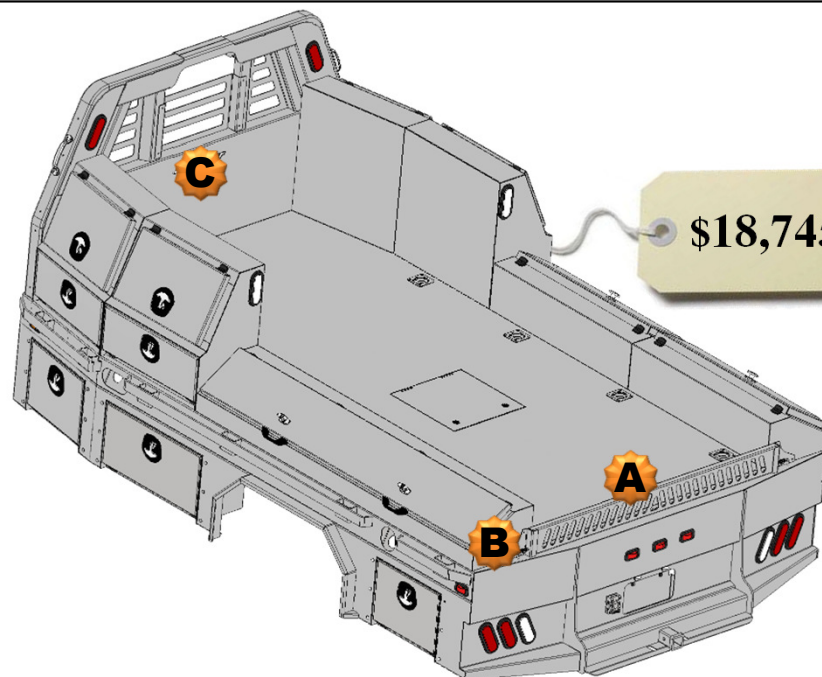

**2 – 24" Front Mnt Toolboxes
2 – 78" Taper Toolboxes
2 – 26" Taper Toolboxes**

Optional Parts included in price

Any options not required subtract from Complete Bed Price.

- A. Formed Tailgate - \$150.00
- B. Tailgate Brackets - \$30.00 pair
- C. Center Window Guard - \$100.00

**Model
82136**

\$18,155

**All Options Bed
136 Wide Flatbed
w/Toolboxes
15" Deep**

- 2 – 24" Front Mnt Toolboxes
- 2 – 27" Front Mnt Toolboxes
- 2 – 78" Taper Toolboxes

Optional Parts included in price

Any options not required subtract from Complete Bed Price.

- A. Formed Tailgate - \$150.00
- B. Tailgate Brackets - \$30.00 pair
- C. Center Window Guard - \$100.00

\$18,745

**All Options Bed
136 Wide Flatbed
w/Toolboxes
15" Deep**

- 2 – 24" Front Mnt Toolboxes
- 2 – 27" Front Mnt Toolboxes
- 1 – 78" Taper Toolbox
- 2 – 39" Taper Toolboxes