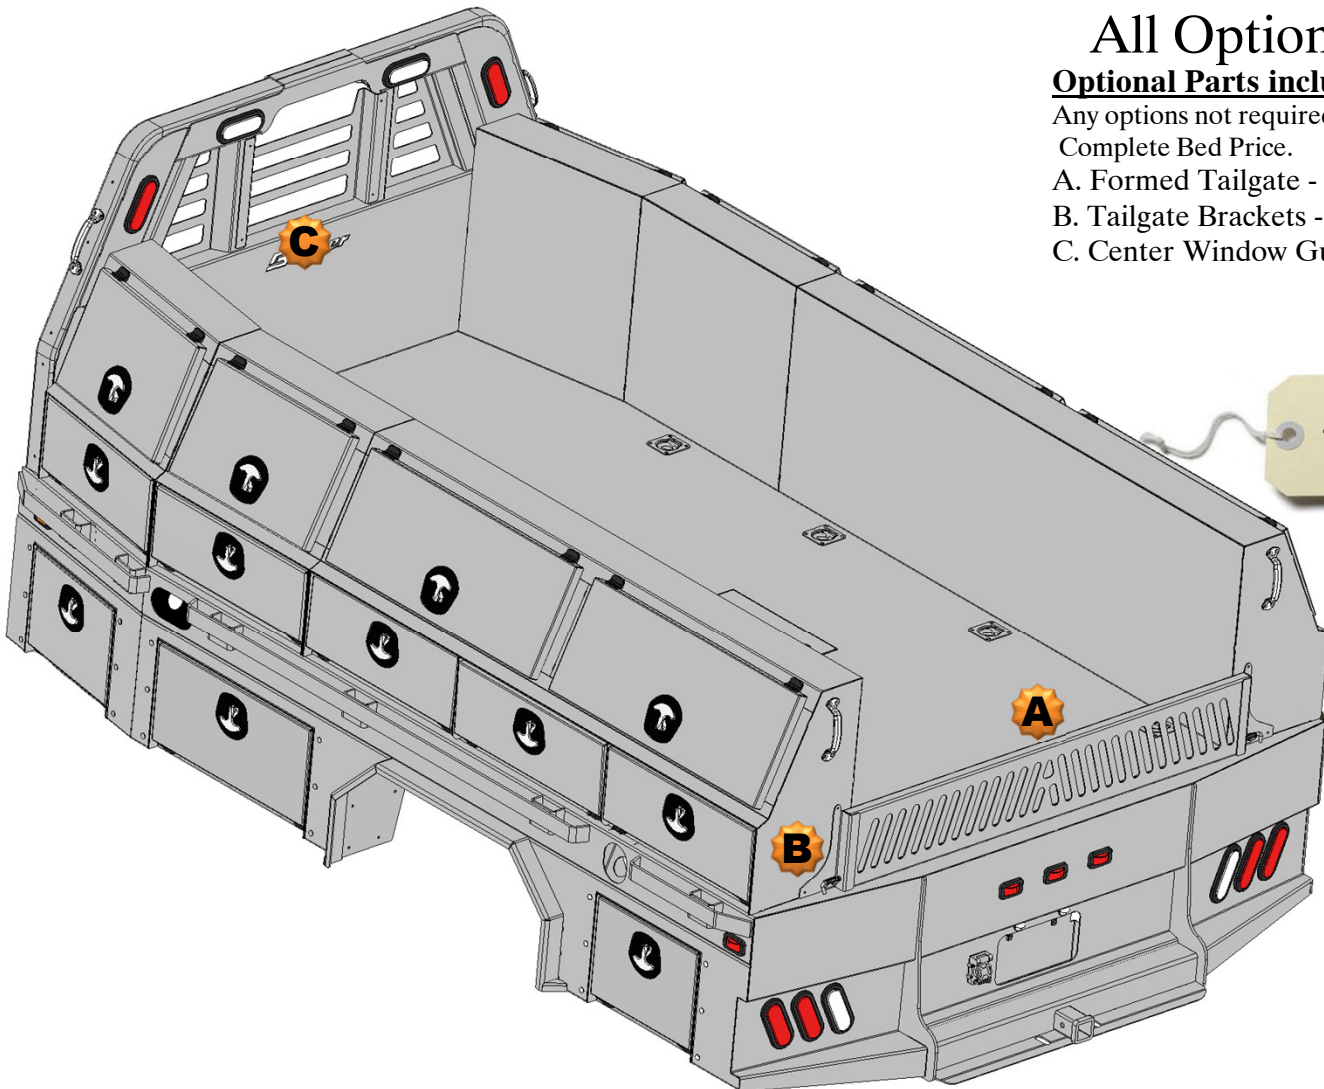

All Options Bed

Optional Parts included in price

Any options not required subtract from Complete Bed Price.

- A. Formed Tailgate - $150.00
- B. Tailgate Brackets - $30.00 pair
- C. Center Window Guard - $100.00