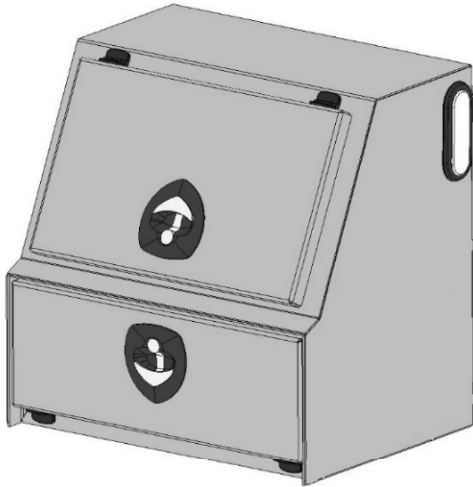

Any options not required subtract from Complete Bed Price.

- A. Formed Tailgate - \$150.00
- B. Tailgate Brackets - \$30.00 pair
- C. Center Window Guard - \$100.00

\$22,775

136" Wide Flatbed

Price and configurations

With 20" Deep Tool boxes

Front Mount Tool box

- 27" x 20" Deep
- Drawers Available 1, 2 or 3 drawers
- Drawer kits can be added later
- Can be ordered with or without Backup light.
- Gas Shocks on Top door
- Screwdriver holders on shelf
- Wrench rack on the top back panel

Front Mount Tool box is angled so That it fits flush against the headache Rack and matches the taper of the Wide bed and the top taper tool boxes Can bolt up flush with no gaps.

3 drawers 1-3/4" deep

1 drawer 1-3/4" deep
1 drawer 3-7/8" deep