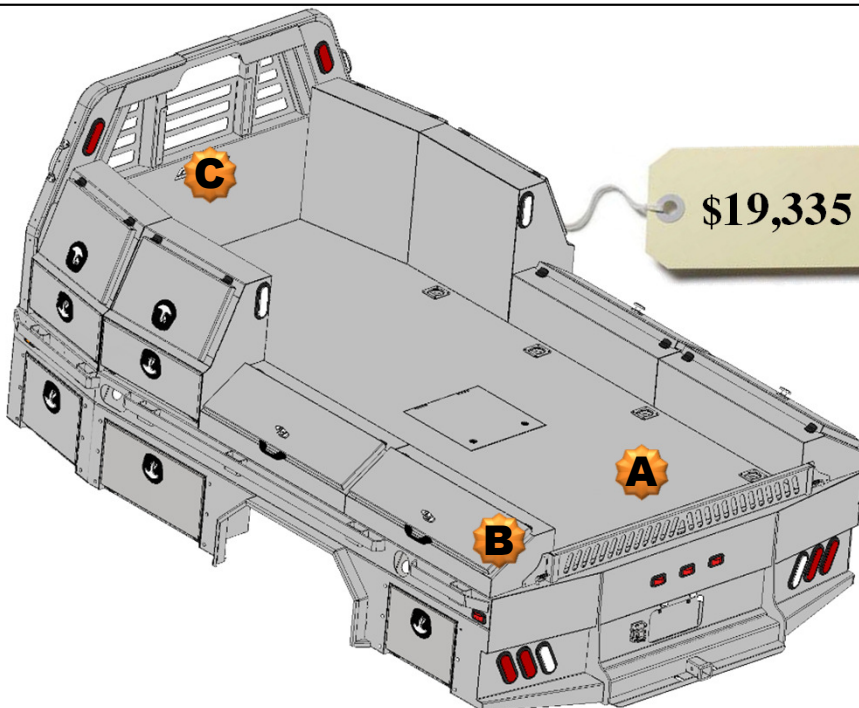

- A. Formed Tailgate - \$150.00
- B. Tailgate Brackets - \$30.00 pair
- C. Center Window Guard - \$100.00

\$18,745

**All Options Bed
136 Wide Flatbed
w/Toolboxes
15" Deep**

- 2 – 24" Front Mnt Toolboxes
- 2 – 27" Front Mnt Toolboxes
- 1 – 78" Taper Toolbox
- 2 – 39" Taper Toolboxes

Optional Parts included in price

Any options not required subtract from Complete Bed Price.

- A. Formed Tailgate - \$150.00
- B. Tailgate Brackets - \$30.00 pair
- C. Center Window Guard - \$100.00

\$19,335