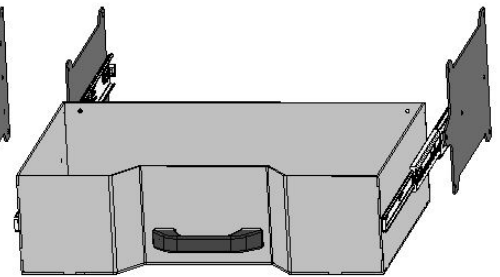

136" Wide Flatbed

Price and configurations

With 15" Deep Tool boxes

Front Mount Tool box

- 27" x 15" Deep
- Drawers Available 1, 2 or 3 drawers
- Drawer kits can be added later
- Can be ordered with or without Backup light.
- Gas Shocks on Top door
- Screwdriver holders on shelf
- Wrench rack on the top back panel

Front Mount Tool box is angled so that it fits flush against the headache Rack and matches the taper of the Wide bed and the top taper tool boxes
Can bolt up flush with no gaps.

3 drawers 1-3/4" deep

1 drawer 1-3/4" deep
1 drawer 3-7/8" deep