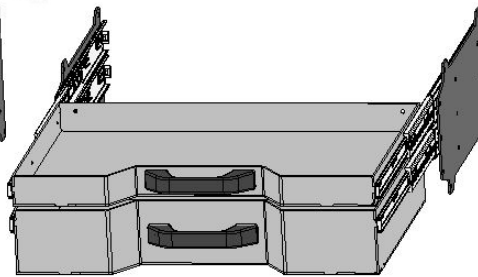

136" Wide Flatbed

Price and configurations

With 15" Deep Tool boxes

Front Mount Tool box

- 27" x 15" Deep
- Drawers Available 1, 2 or 3 drawers
- Drawer kits can be added later
- Can be ordered with or without Backup light.
- Gas Shocks on Top door
- Screwdriver holders on shelf
- Wrench rack on the top back panel

Front Mount Tool box is angled so that it fits flush against the headache Rack and matches the taper of the Wide bed and the top taper tool boxes
Can bolt up flush with no gaps.

3 drawers 1-3/4" deep

1 drawer 1-3/4" deep
1 drawer 3-7/8" deep

1 drawer 6" deep

Top Taper Tool boxes

Available lengths

- 26"
- 34"
- 39"
- 46"
- 52"
- 68"
- 78"

Model
82136

136" Wide Skirted Flatbed

With Front Mount Toolboxes
15" deep

Base Price