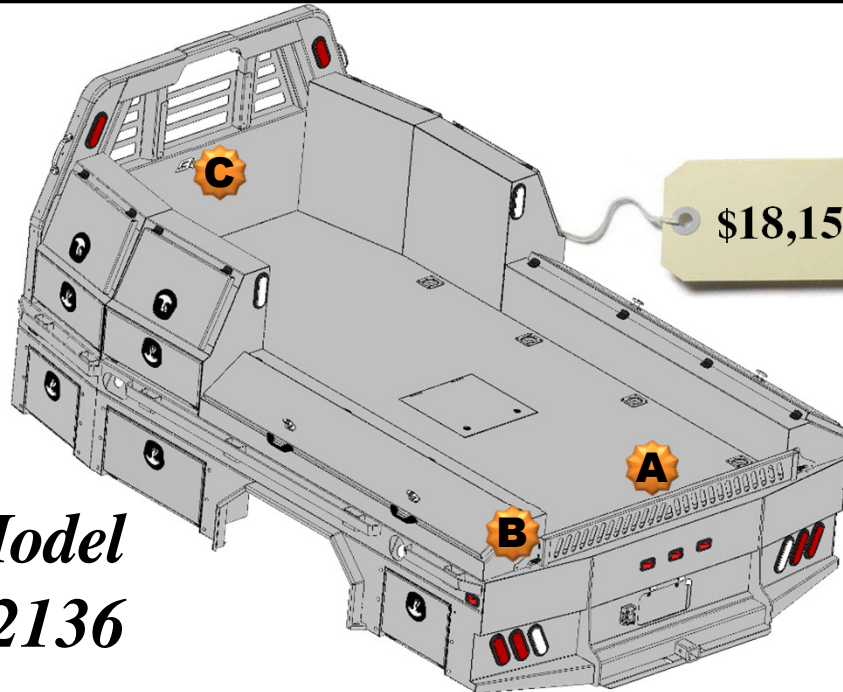

**Model
82136**

$18,155

**All Options Bed
136 Wide Flatbed
w/Toolboxes
15" Deep**

- 2 – 24" Front Mnt Toolboxes
- 2 – 27" Front Mnt Toolboxes
- 2 – 78" Taper Toolboxes

Optional Parts included in price

Any options not required subtract from Complete Bed Price.

- A. Formed Tailgate - $150.00
- B. Tailgate Brackets - $30.00 pair
- C. Center Window Guard - $100.00