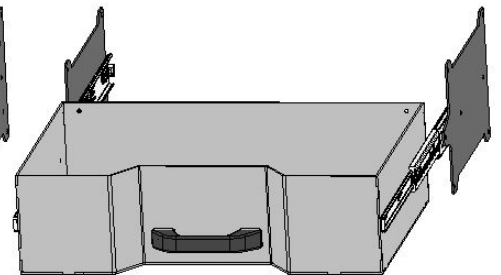

With 20" Deep Tool boxes

Front Mount Tool box

- 27" x 20" Deep
- Drawers Available 1, 2 or 3 drawers
- Drawer kits can be added later
- Can be ordered with or without Backup light.
- Gas Shocks on Top door
- Screwdriver holders on shelf
- Wrench rack on the top back panel

Front Mount Tool box is angled so That it fits flush against the headache Rack and matches the taper of the Wide bed and the top taper tool boxes Can bolt up flush with no gaps.

3 drawers 1-3/4" deep

1 drawer 1-3/4" deep
1 drawer 3-7/8" deep