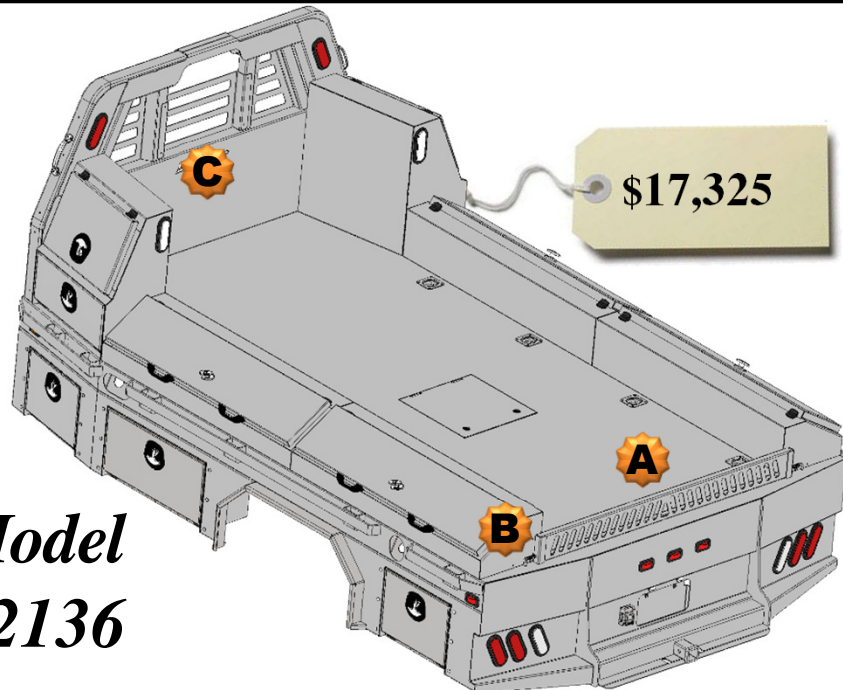

\$13,245

All Options Bed

Optional Parts included in price

Any options not required subtract from Complete Bed Price

- A. Chrome Grab Handles – \$46.00 pair
- B. Sideboards – Price: \$650.00 – Pair
- C. Formed Tailgate - \$150.00
- D. Center Window Guard - \$100.00

\$14,191

**Model
82136**

**All Options Bed
136 Wide Flatbed
w/Toolboxes
15" Deep**

**2 – 24" Front Mnt Toolboxes
4 – 52" Taper Toolboxes**

Optional Parts included in price

Any options not required subtract from Complete Bed Price.

- A. Formed Tailgate - \$150.00
- B. Tailgate Brackets - \$30.00 pair
- C. Center Window Guard - \$100.00

**All Options Bed
136 Wide Flatbed
w/Toolboxes
15" Deep**

**2 – 24" Front Mnt Toolboxes
1 – 78" Taper Toolbox
1 – 26" Taper Toolbox
2 – 52" Taper Toolboxes**