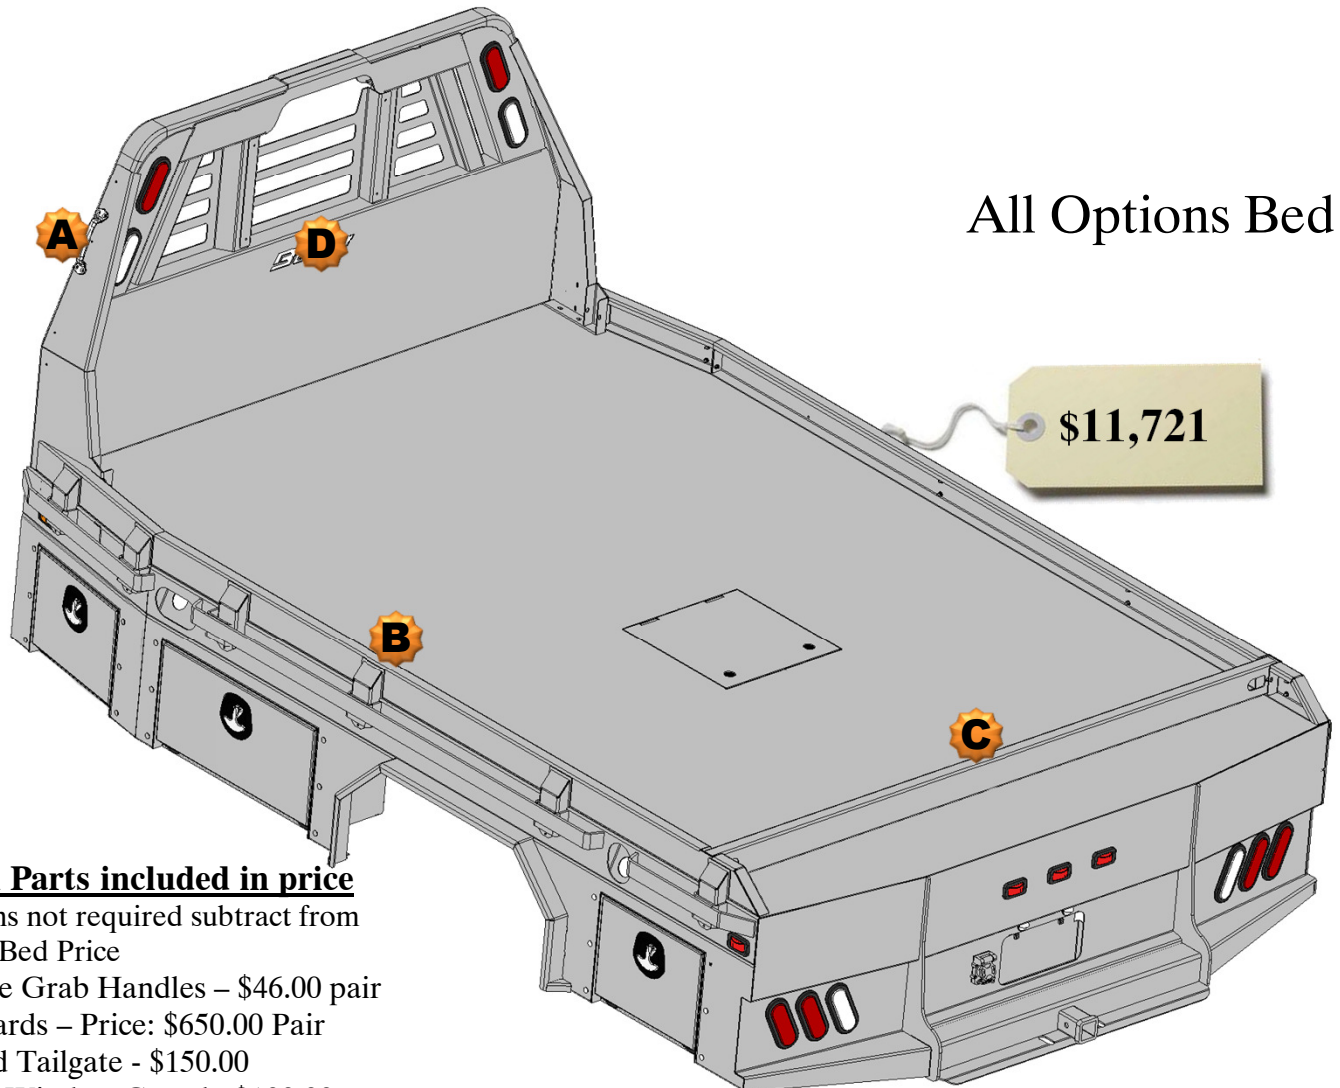

Ball and Puck \$300.00 Net

Optional Storage Box

\$190.00 Retail Price

Model
82136

136" Wide Skirted Flatbed

Standard Bed

\$10,775

All Options Bed

\$11,721

Optional Parts included in price

Any options not required subtract from Complete Bed Price

- A. Chrome Grab Handles – \$46.00 pair
- B. Sideboards – Price: \$650.00 Pair
- C. Formed Tailgate - \$150.00
- D. Center Window Guard - \$100.00

136" Wide Flatbed

Price and configurations

With 15" Deep Tool boxes

Front Mount Tool box

- 27" x 15" Deep
- Drawers Available 1, 2 or 3 drawers
- Drawer kits can be added later
- Can be ordered with or without Backup light.
- Gas Shocks on Top door
- Screwdriver holders on shelf
- Wrench rack on the top back panel

Front Mount Tool box is angled so that it fits flush against the headache Rack and matches the taper of the Wide bed and the top taper tool boxes
Can bolt up flush with no gaps.

3 drawers 1-3/4" deep

1 drawer 1-3/4" deep
1 drawer 3-7/8" deep