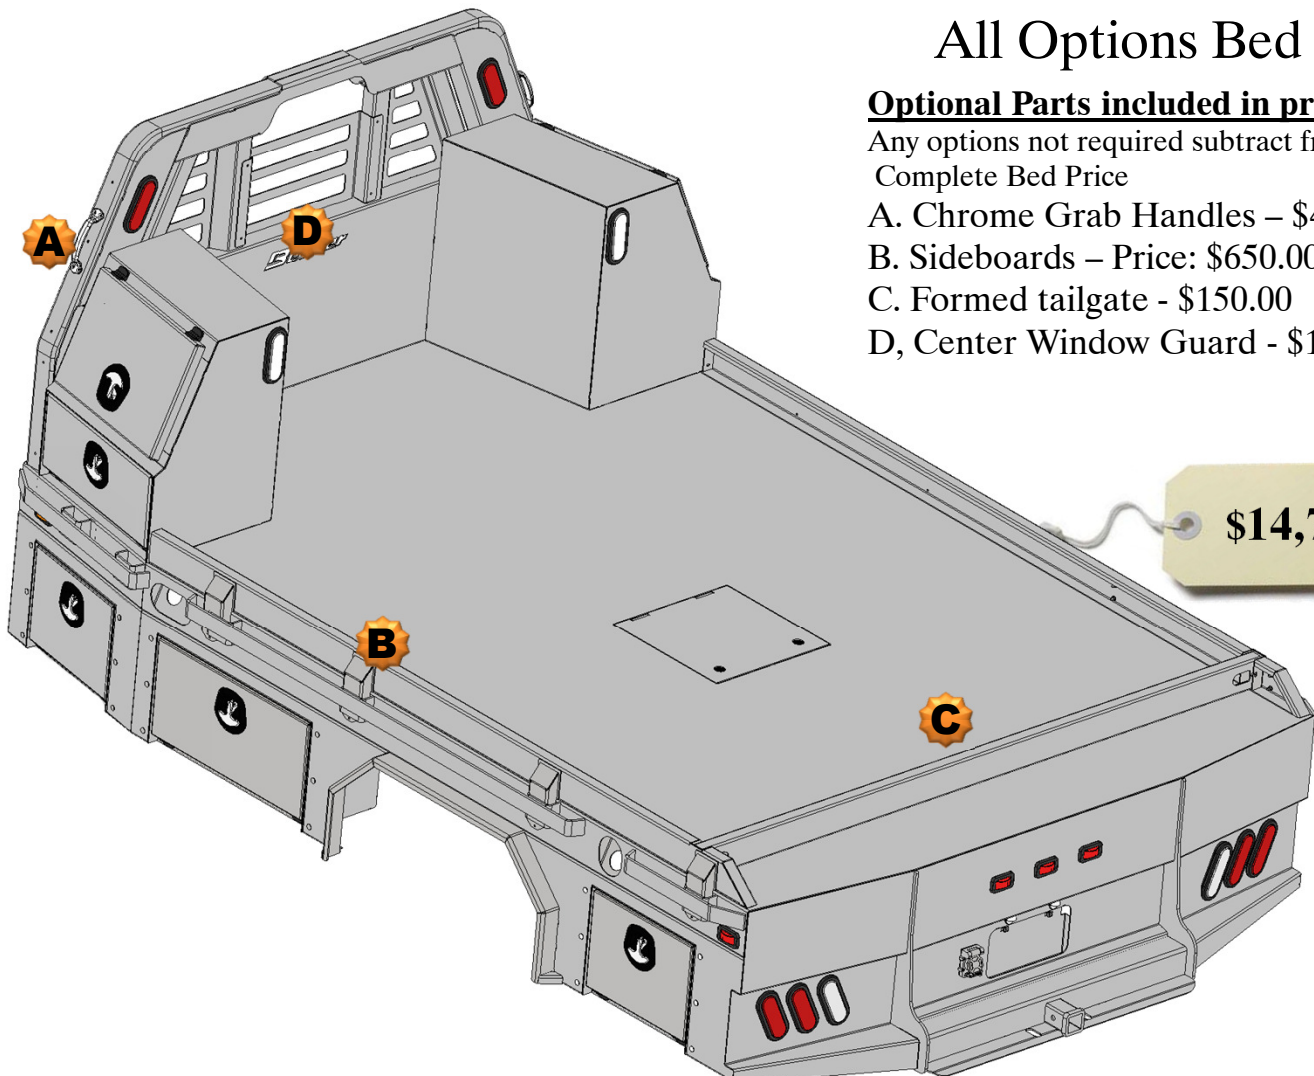

\$13,755

All Options Bed

Optional Parts included in price

Any options not required subtract from Complete Bed Price

- A. Chrome Grab Handles – \$46.00 pair
- B. Sideboards – Price: \$650.00 – Pair
- C. Formed tailgate - \$150.00
- D, Center Window Guard - \$100.00