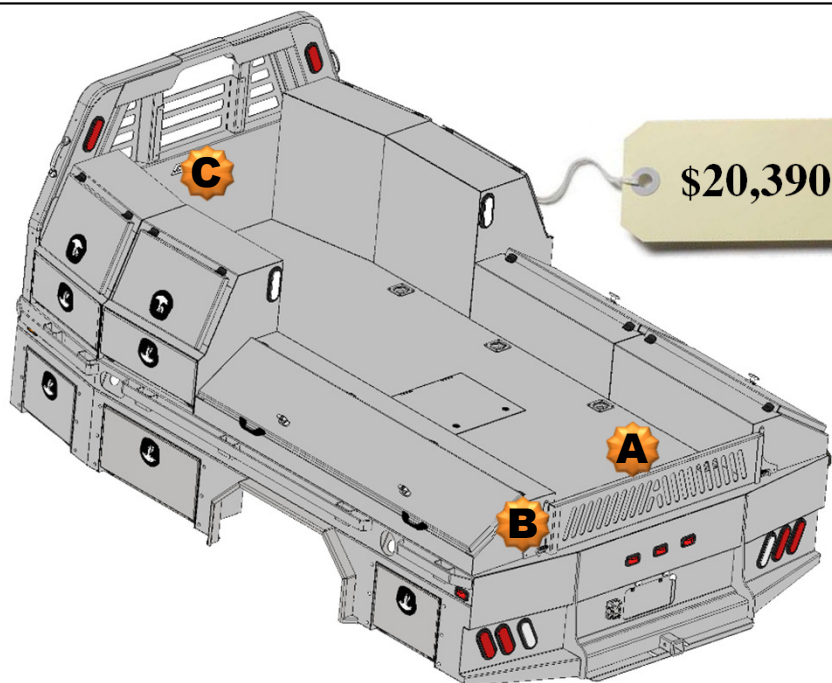

**Model
82136**

\$19,585

**All Options Bed
136 Wide Flatbed
w/Toolboxes
20" Deep**

- 2 – 24" Front Mnt Toolboxes
- 2 – 27" Front Mnt Toolboxes
- 2 – 78" Taper Toolboxes

Optional Parts included in price

Any options not required subtract from Complete Bed Price.

- A. Formed Tailgate - \$150.00
- B. Tailgate Brackets - \$30.00 pair
- C. Center Window Guard - \$100.00

\$20,390

**All Options Bed
136 Wide Flatbed
w/Toolboxes
20" Deep**

- 2 – 24" Front Mnt Toolboxes
- 2 – 27" Front Mnt Toolboxes
- 1 – 78" Taper Toolbox
- 2 – 39" Taper Toolboxes