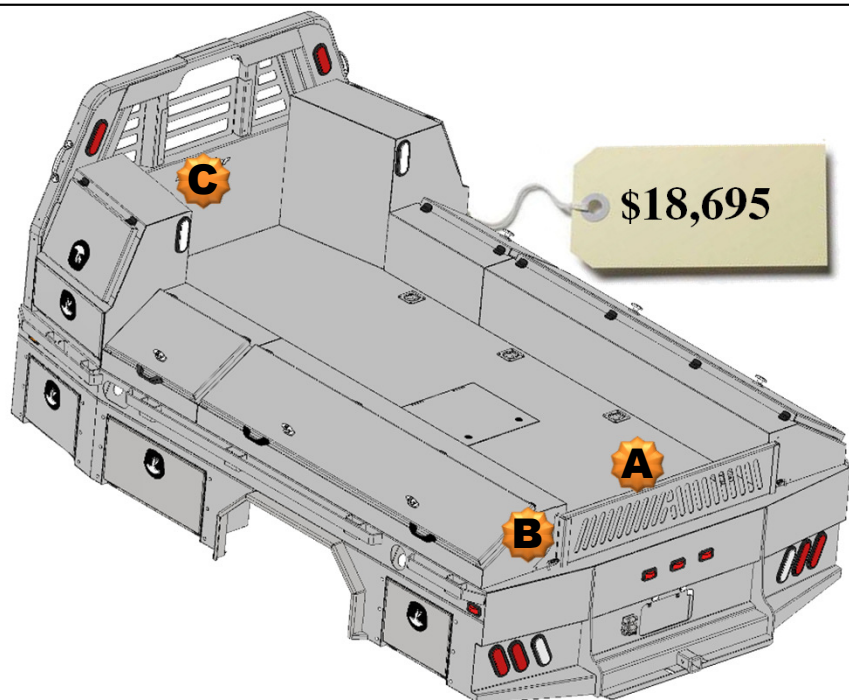

- A. Formed Tailgate - \$150.00
- B. Tailgate Brackets - \$30.00 pair
- C. Center Window Guard - \$100.00

All Options Bed
136 Wide Flatbed
w/Toolboxes
20" Deep

2 - 24" Front Mnt Toolboxes
1 - 78" Taper Toolbox
1 - 26" Taper Toolbox
2 - 52" Taper Toolboxes

Optional Parts included in price

Any options not required subtract from Complete Bed Price.

- A. Formed Tailgate - \$150.00
- B. Tailgate Brackets - \$30.00 pair
- C. Center Window Guard - \$100.00

All Options Bed
136 Wide Flatbed
w/Toolboxes
20" Deep