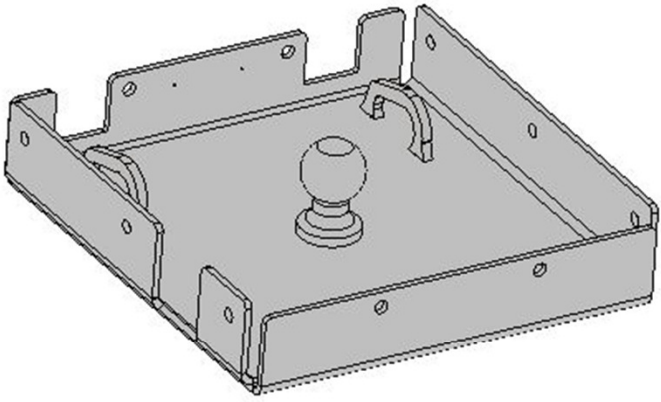

82136

6 Under bed Tool Boxes

Skirted Bed

Options & Price Guide

Fifth Wheel Options

Standard Recessed Ball

30,000 lbs 5th wheel ball included

\$200.00 Retail Price