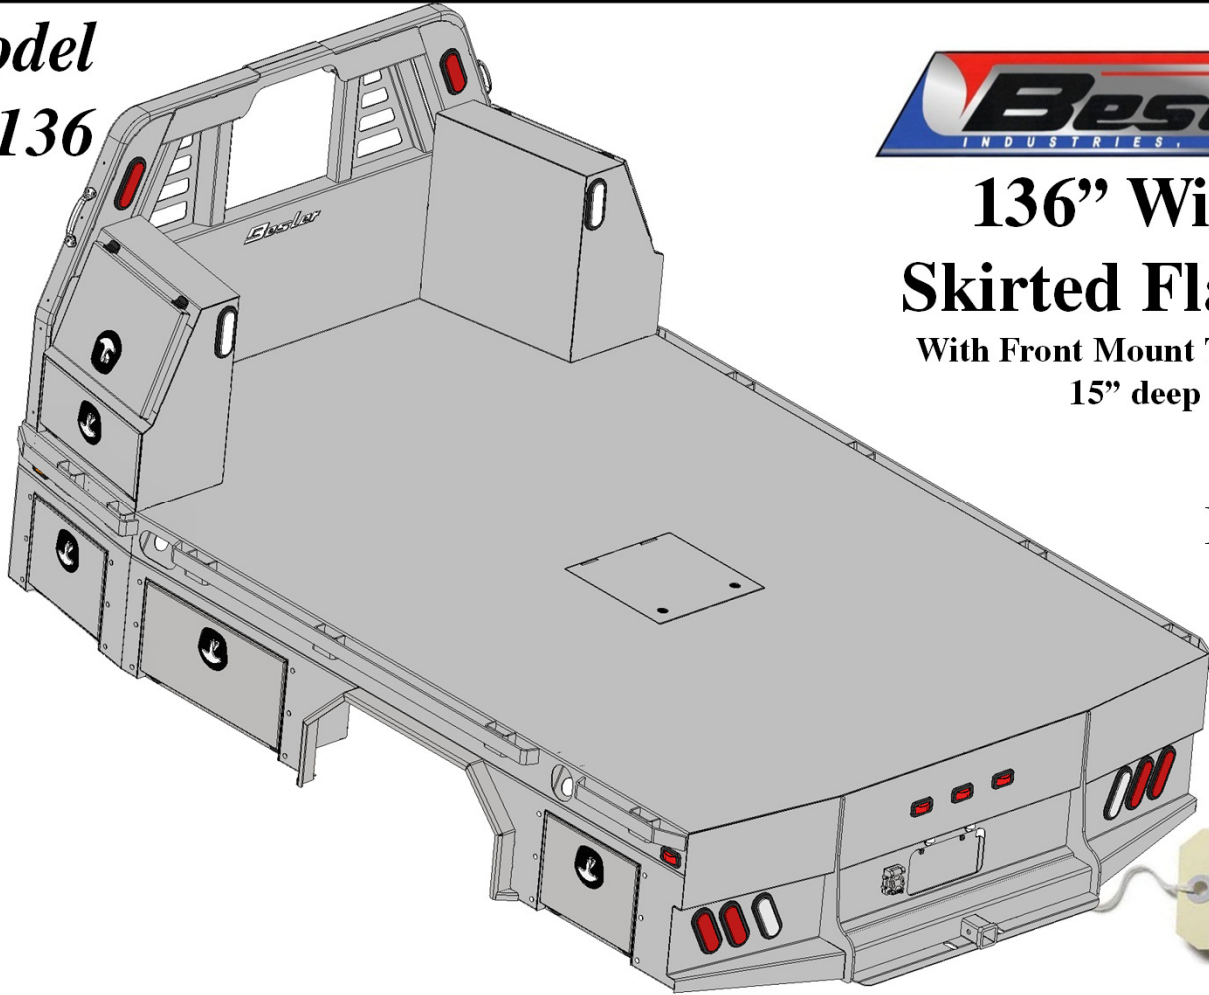

1 drawer 6" deep

Top Taper Tool boxes

Available lengths

- 26"
- 34"
- 39"
- 46"
- 52"
- 68"
- 78"

Model
82136

136" Wide Skirted Flatbed

With Front Mount Toolboxes
15" deep

Base Price