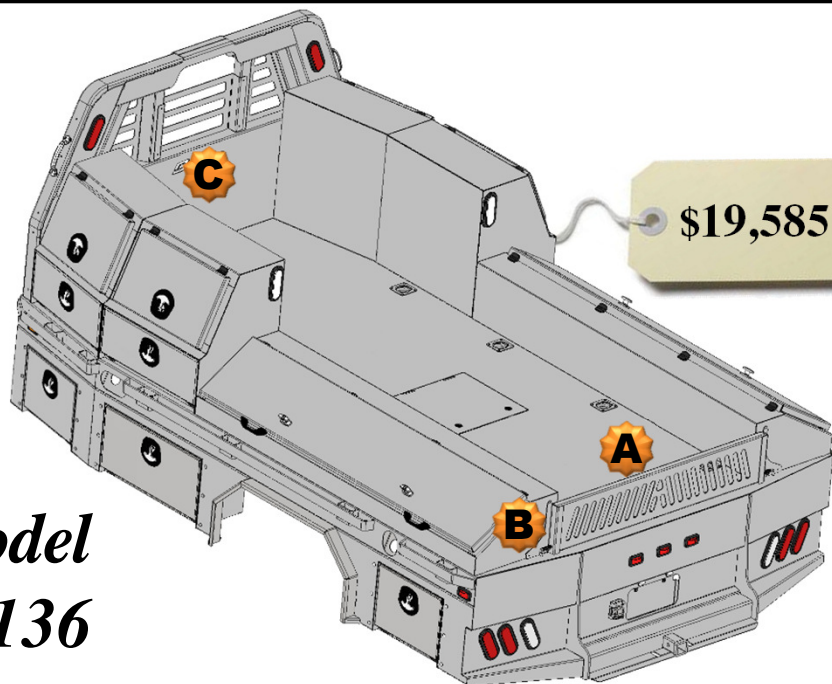

**Model
82136**

$19,585

**All Options Bed
136 Wide Flatbed
w/Toolboxes
20" Deep**

- 2 – 24" Front Mnt Toolboxes
- 2 – 27" Front Mnt Toolboxes
- 2 – 78" Taper Toolboxes

Optional Parts included in price

Any options not required subtract from Complete Bed Price.

- A. Formed Tailgate - $150.00
- B. Tailgate Brackets - $30.00 pair
- C. Center Window Guard - $100.00