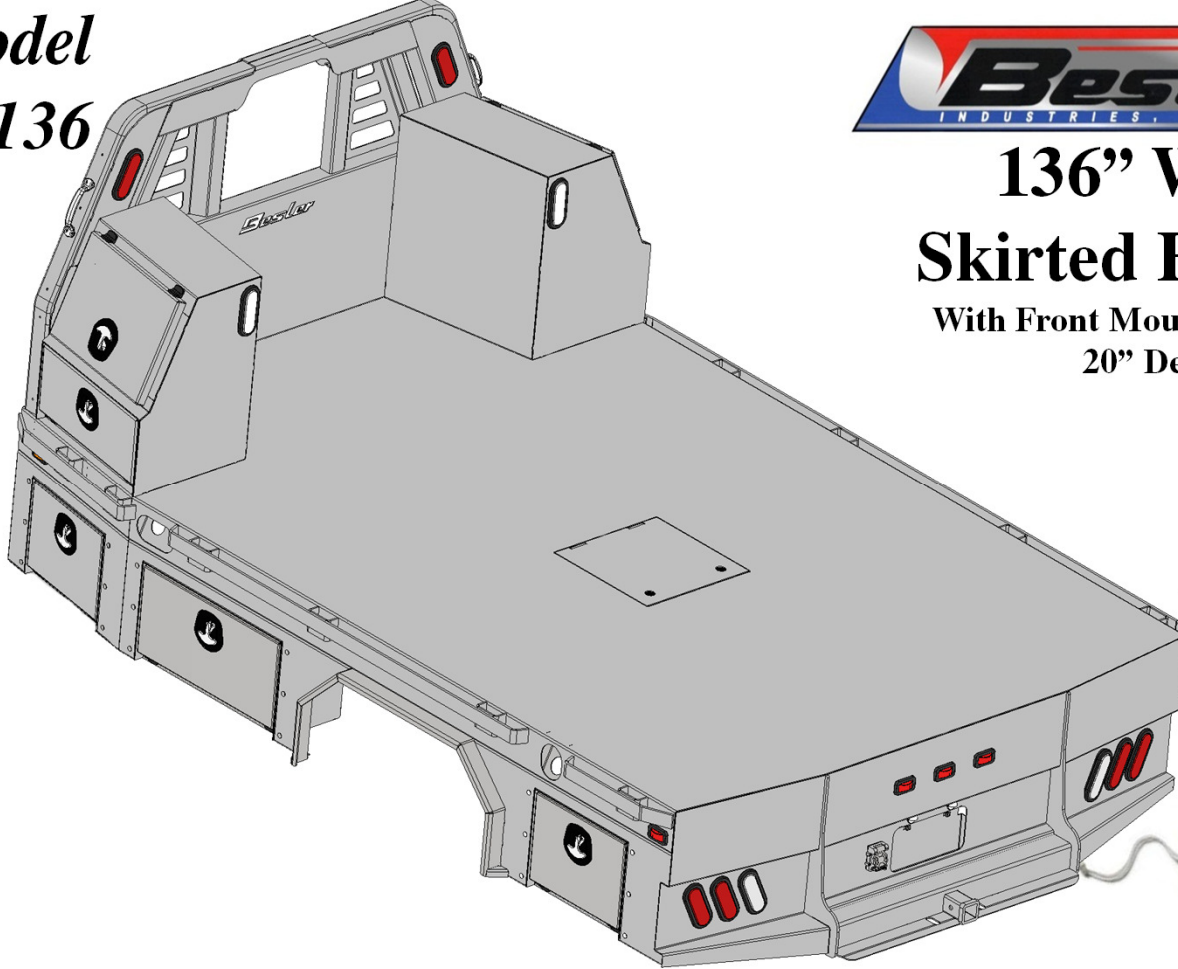

1 drawer 6" deep

Top Taper Tool boxes

Available lengths

- 26"
- 34"
- 39"
- 46"
- 52"
- 68"
- 78"

Model
82136

136" Wide Skirted Flatbed

With Front Mount Toolboxes
20" Deep

Base Price