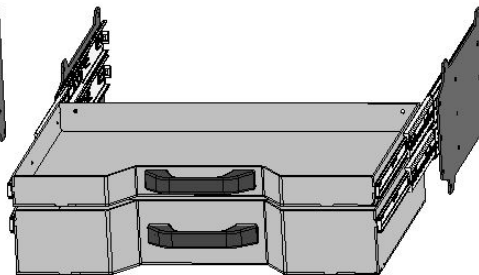

With 20" Deep Tool boxes

Front Mount Tool box

- 27" x 20" Deep
- Drawers Available 1, 2 or 3 drawers
- Drawer kits can be added later
- Can be ordered with or without Backup light.
- Gas Shocks on Top door
- Screwdriver holders on shelf
- Wrench rack on the top back panel

Front Mount Tool box is angled so That it fits flush against the headache Rack and matches the taper of the Wide bed and the top taper tool boxes Can bolt up flush with no gaps.

3 drawers 1-3/4" deep

1 drawer 1-3/4" deep
1 drawer 3-7/8" deep