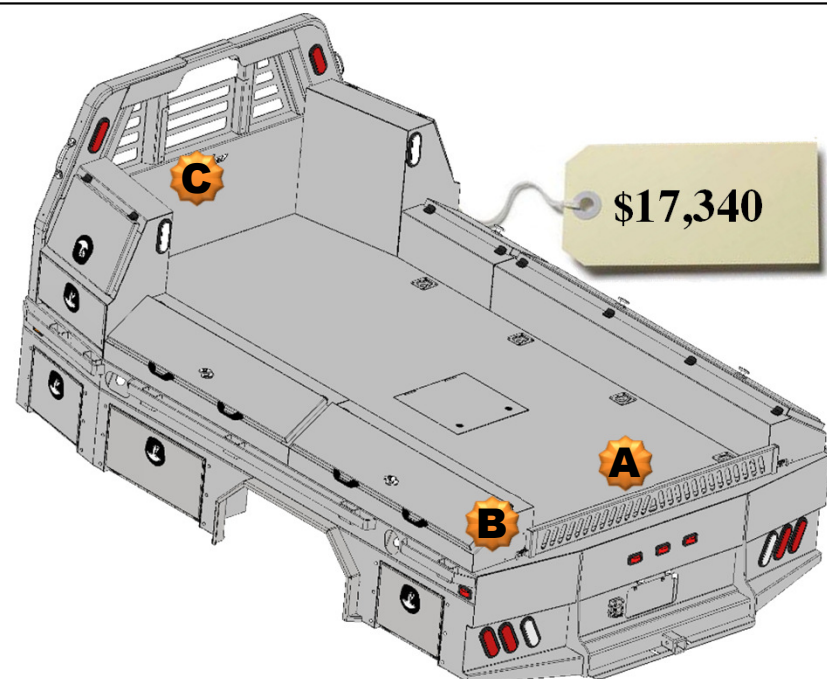

\$13,245

All Options Bed

Optional Parts included in price

Any options not required subtract from Complete Bed Price

- A. Chrome Grab Handles – \$46.00 pair
- B. Sideboards – Price: \$650.00 – Pair
- C. Formed Tailgate - \$150.00
- D. Center Window Guard - \$100.00

\$14,191

**Model
82136**

**All Options Bed
136 Wide Flatbed
w/Toolboxes
15" Deep**

**2 – 24" Front Mnt Toolboxes
4 – 52" Taper Toolboxes**

Optional Parts included in price

Any options not required subtract from Complete Bed Price.

- A. Formed Tailgate - \$150.00
- B. Tailgate Brackets - \$30.00 pair
- C. Center Window Guard - \$100.00

**All Options Bed
136 Wide Flatbed
w/Toolboxes
15" Deep**

**2 – 24" Front Mnt Toolboxes
1 – 78" Taper Toolbox
1 – 26" Taper Toolbox
2 – 52" Taper Toolboxes**

Optional Parts included in price

Any options not required subtract from Complete Bed Price.

- A. Formed Tailgate - \$150.00
- B. Tailgate Brackets - \$30.00 pair
- C. Center Window Guard - \$100.00

**All Options Bed
136 Wide Flatbed
w/Toolboxes
15" Deep**