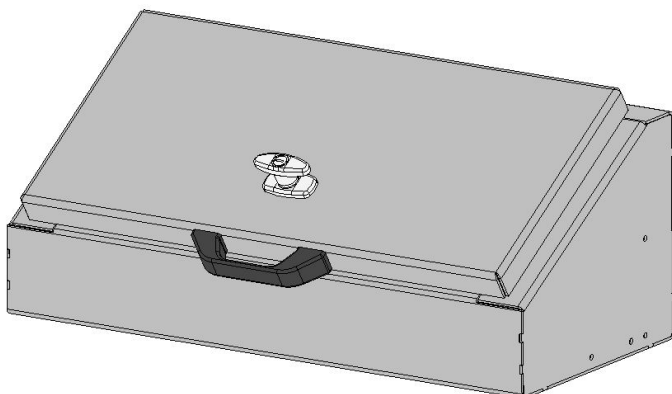

3 drawers 1-3/4" deep

1 drawer 1-3/4" deep
1 drawer 3-7/8" deep

Top Taper Tool boxes

Available lengths

- 26"
- 34"
- 39"
- 46"
- 52"
- 68"
- 78"