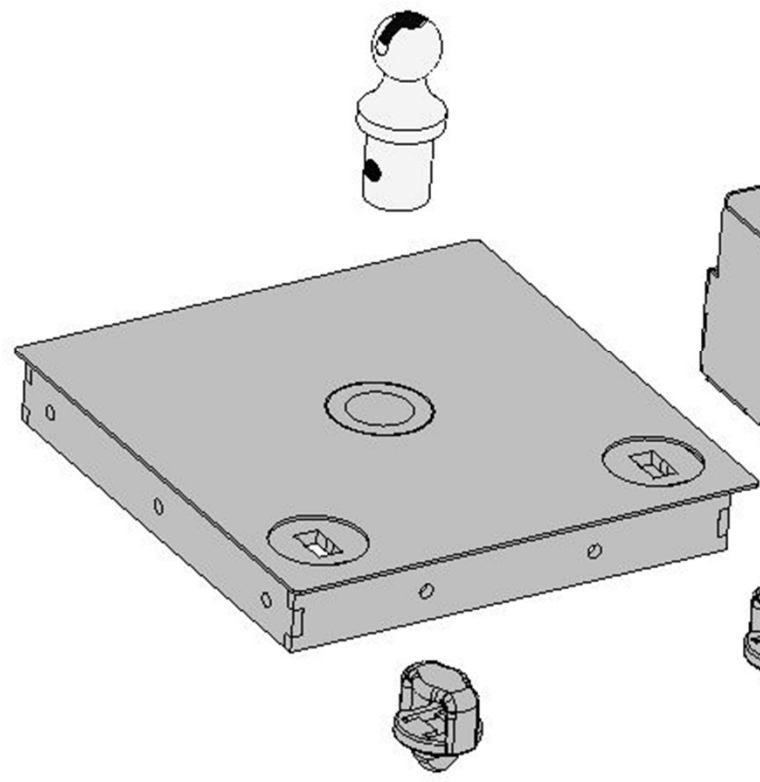

Optional Flush Mount

For Drop In Ball

Upgrade from standard

5th wheel - $400.00

Ball and Puck $300.00 Net