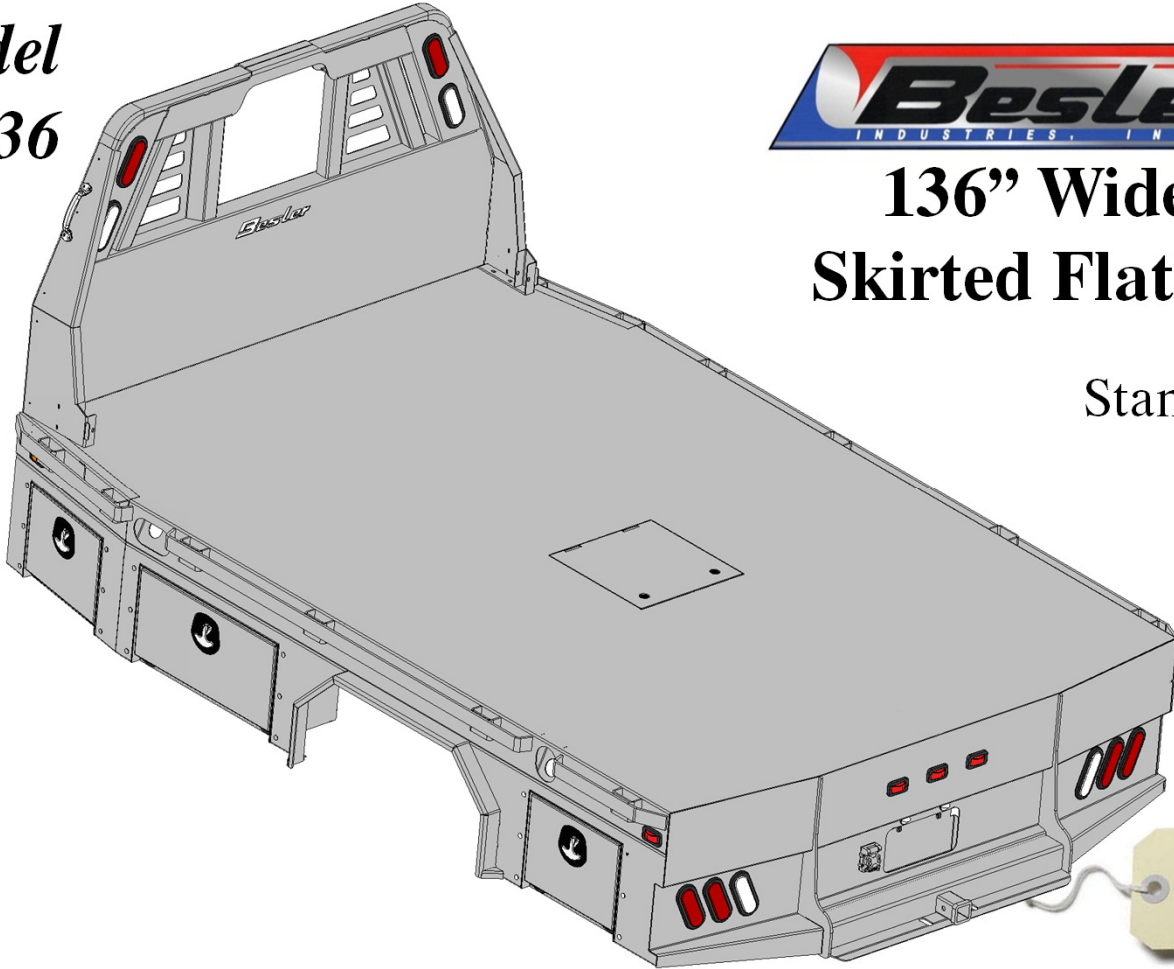

Ball and Puck \$300.00 Net

Optional Storage Box

\$190.00 Retail Price

Model
82136

136" Wide Skirted Flatbed

Standard Bed

\$10,775

All Options Bed