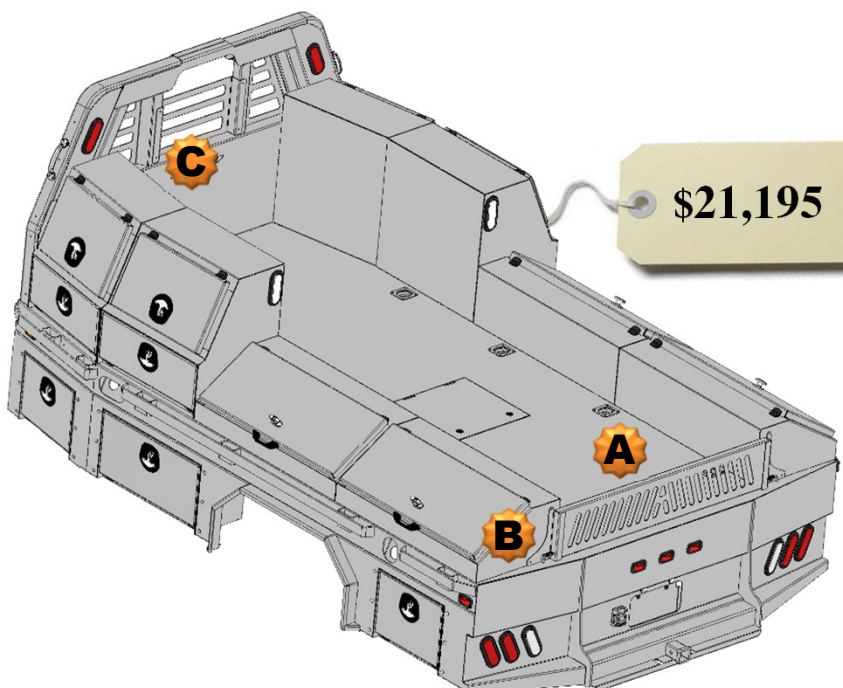

- A. Formed Tailgate - \$150.00
- B. Tailgate Brackets - \$30.00 pair
- C. Center Window Guard - \$100.00

\$20,390

**All Options Bed
136 Wide Flatbed
w/Toolboxes
20" Deep**

- 2 – 24" Front Mnt Toolboxes
- 2 – 27" Front Mnt Toolboxes
- 1 – 78" Taper Toolbox
- 2 – 39" Taper Toolboxes

Optional Parts included in price

Any options not required subtract from Complete Bed Price.

- A. Formed Tailgate - \$150.00
- B. Tailgate Brackets - \$30.00 pair
- C. Center Window Guard - \$100.00

\$21,195