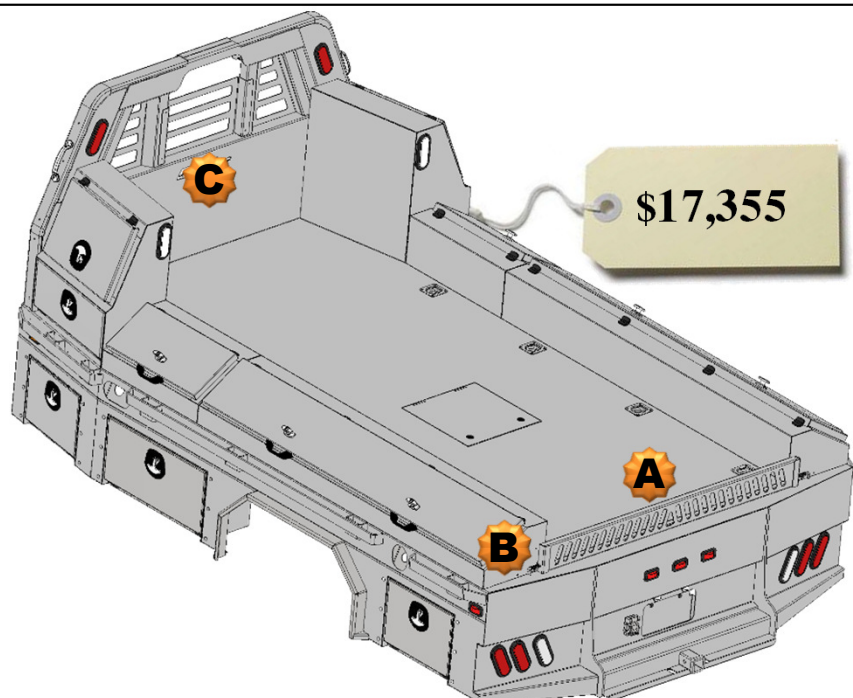

- A. Formed Tailgate - \$150.00
- B. Tailgate Brackets - \$30.00 pair
- C. Center Window Guard - \$100.00

**All Options Bed
136 Wide Flatbed
w/Toolboxes
15" Deep**

**2 – 24" Front Mnt Toolboxes
1 – 78" Taper Toolbox
1 – 26" Taper Toolbox
2 – 52" Taper Toolboxes**

Optional Parts included in price

Any options not required subtract from Complete Bed Price.

- A. Formed Tailgate - \$150.00
- B. Tailgate Brackets - \$30.00 pair
- C. Center Window Guard - \$100.00

**All Options Bed
136 Wide Flatbed
w/Toolboxes
15" Deep**

**2 – 24" Front Mnt Toolboxes
2 – 78" Taper Toolboxes
2 – 26" Taper Toolboxes**

Optional Parts included in price

Any options not required subtract from Complete Bed Price.

- A. Formed Tailgate - \$150.00
- B. Tailgate Brackets - \$30.00 pair
- C. Center Window Guard - \$100.00