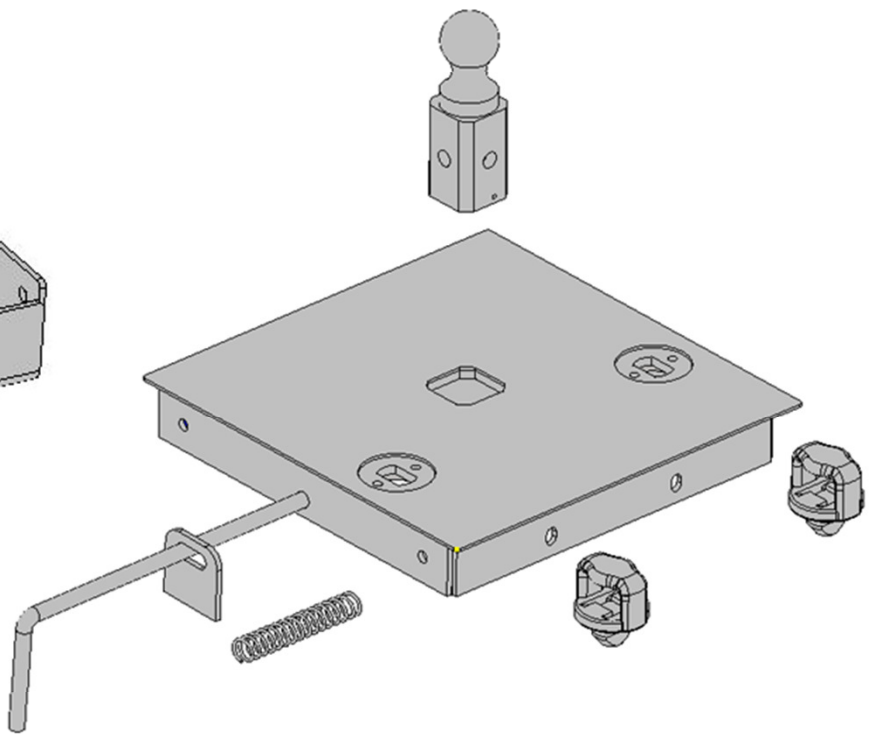

Optional Flush Mount

Flip Over Ball

Upgrade from Standard

5th wheel - $450.00