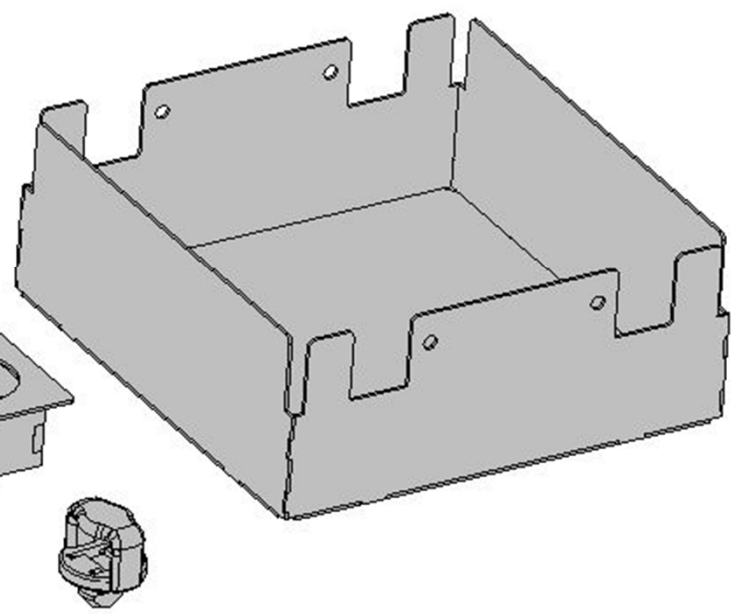

Ball and Puck \$300.00 Net

Optional Storage Box

\$190.00 Retail Price

Model
82136

136" Wide Skirted Flatbed

Standard Bed

\$10,775

All Options Bed

136" Wide Flatbed

Price and configurations

With 15" Deep Tool boxes

Front Mount Tool box

- 27" x 15" Deep
- Drawers Available 1, 2 or 3 drawers
- Drawer kits can be added later
- Can be ordered with or without Backup light.
- Gas Shocks on Top door
- Screwdriver holders on shelf
- Wrench rack on the top back panel