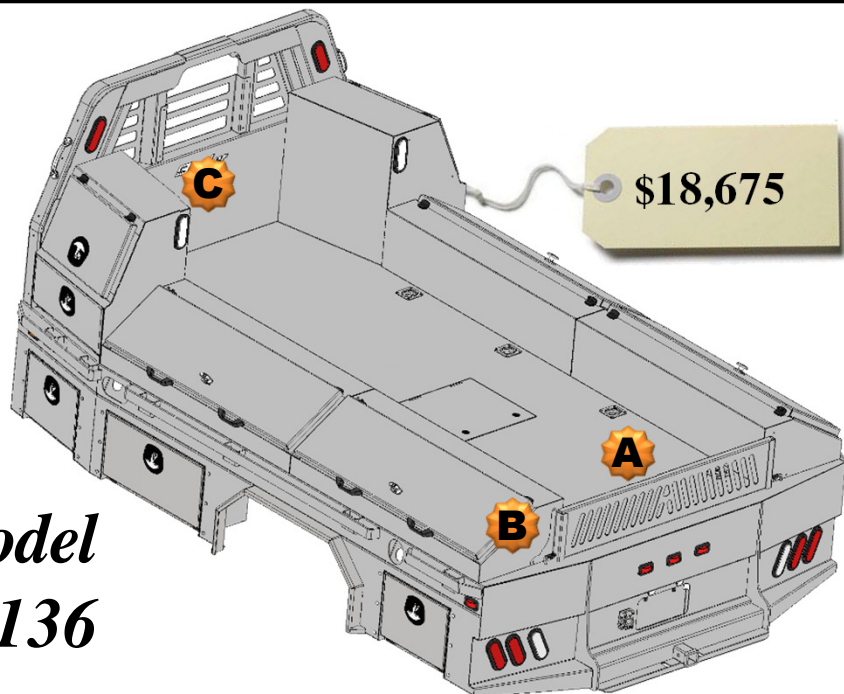

**Model
82136**

All Options Bed
136 Wide Flatbed
w/Toolboxes
20" Deep

2 - 24" Front Mnt Toolboxes
4 - 52" Taper Toolboxes

Optional Parts included in price

Any options not required subtract from Complete Bed Price.

- A. Formed Tailgate - $150.00
- B. Tailgate Brackets - $30.00 pair
- C. Center Window Guard - $100.00