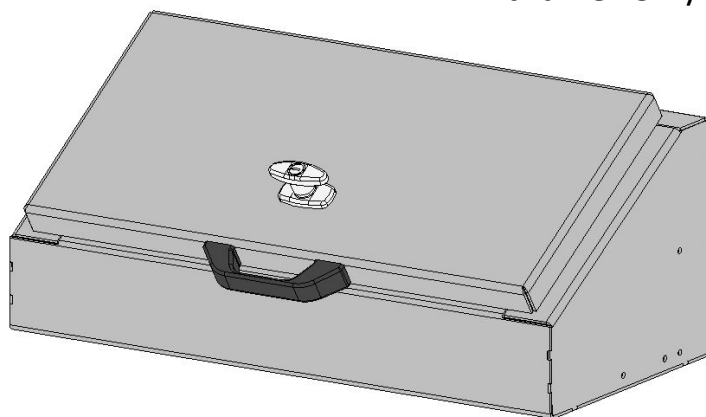

136" Wide Flatbed

Price and configurations

With 15" Deep Tool boxes

Front Mount Tool box

- 27" x 15" Deep
- Drawers Available 1, 2 or 3 drawers
- Drawer kits can be added later
- Can be ordered with or without Backup light.
- Gas Shocks on Top door
- Screwdriver holders on shelf
- Wrench rack on the top back panel

Front Mount Tool box is angled so that it fits flush against the headache Rack and matches the taper of the Wide bed and the top taper tool boxes
Can bolt up flush with no gaps.

3 drawers 1-3/4" deep

1 drawer 1-3/4" deep
1 drawer 3-7/8" deep

1 drawer 6" deep

Top Taper Tool boxes

Available lengths

- 26"
- 34"
- 39"
- 46"
- 52"
- 68"
- 78"

Model
82136

136" Wide Skirted Flatbed

With Front Mount Toolboxes
15" deep

Base Price