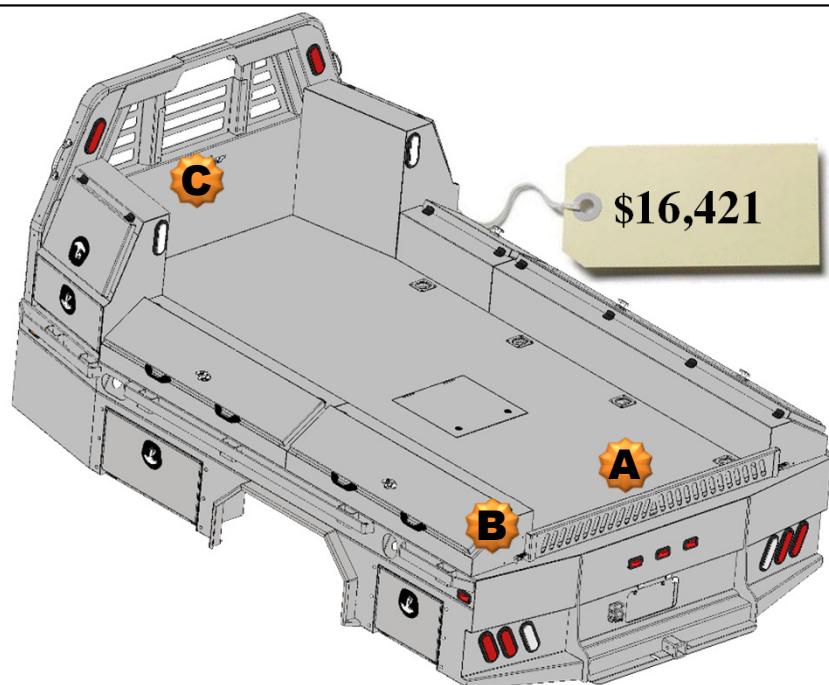

\$12,326

All Options Bed

Optional Parts included in price

Any options not required subtract from Complete Bed Price

- A. Chrome Grab Handles – \$46.00 pair
- B. Sideboards – Price: \$650.00 – Pair
- C. Formed Tailgate - \$150.00
- D. Center Window Guard - \$100.00

\$13,272

**Model
82136**

**All Options Bed
136 Wide Flatbed
w/Toolboxes
15" Deep**

- 2 – 24" Front Mnt Toolboxes**
- 4 – 52" Taper Toolboxes**

Optional Parts included in price

Any options not required subtract from Complete Bed Price.

- A. Formed Tailgate - \$150.00
- B. Tailgate Brackets - \$30.00 pair
- C. Center Window Guard - \$100.00

**All Options Bed
136 Wide Flatbed
w/Toolboxes
15" Deep**

- 2 – 24" Front Mnt Toolboxes**
- 1 – 78" Taper Toolbox**
- 1 – 26" Taper Toolbox**
- 2 – 52" Taper Toolboxes**

Optional Parts included in price

Any options not required subtract from Complete Bed Price.

- A. Formed Tailgate - \$150.00
- B. Tailgate Brackets - \$30.00 pair
- C. Center Window Guard - \$100.00

**All Options Bed
136 Wide Flatbed
w/Toolboxes
15" Deep**