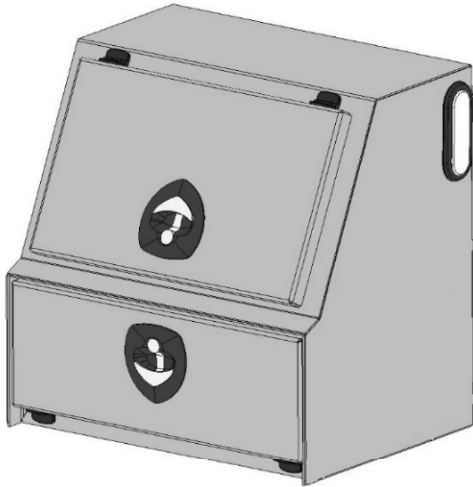

Model
82136

136" Wide
Skirted Flatbed
15" Contractor Box

Base Price

\$21,576

All Options Bed

Optional Parts included in price

Any options not required subtract from Complete Bed Price.

- A. Formed Tailgate - \$150.00
- B. Tailgate Brackets - \$30.00 pair
- C. Center Window Guard - \$100.00

\$21,856

136" Wide Flatbed

Price and configurations

With 20" Deep Tool boxes

Front Mount Tool box

- 27" x 20" Deep
- Drawers Available 1, 2 or 3 drawers
- Drawer kits can be added later
- Can be ordered with or without Backup light.
- Gas Shocks on Top door
- Screwdriver holders on shelf
- Wrench rack on the top back panel

Front Mount Tool box is angled so That it fits flush against the headache Rack and matches the taper of the Wide bed and the top taper tool boxes Can bolt up flush with no gaps.

3 drawers 1-3/4" deep

1 drawer 1-3/4" deep
1 drawer 3-7/8" deep