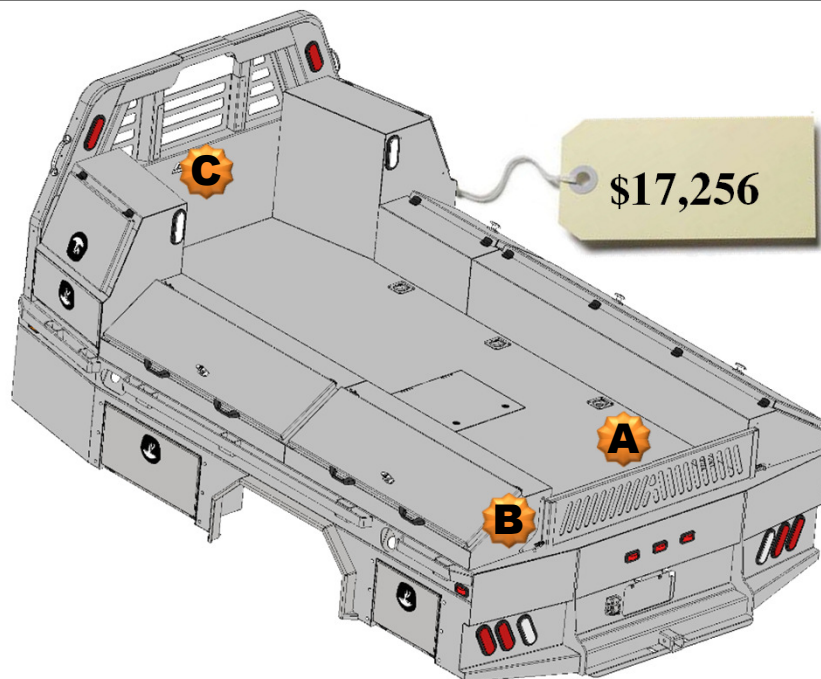

All Options Bed

Optional Parts included in price

Any options not required subtract from Complete Bed Price

- A. Chrome Grab Handles – \$46.00 pair
- B. Sideboards – Price: \$650.00 – Pair
- C. Formed tailgate - \$150.00
- D, Center Window Guard - \$100.00

\$13,732

**Model
82136**

**All Options Bed
136 Wide Flatbed
w/Toolboxes
20" Deep**

- 2 - 24" Front Mnt Toolboxes
- 4 - 52" Taper Toolboxes

Optional Parts included in price

Any options not required subtract from Complete Bed Price.

- A. Formed Tailgate - \$150.00
- B. Tailgate Brackets - \$30.00 pair
- C. Center Window Guard - \$100.00

**All Options Bed
136 Wide Flatbed
w/Toolboxes
20" Deep**

- 2 - 24" Front Mnt Toolboxes
- 1 - 78" Taper Toolbox
- 1 - 26" Taper Toolbox
- 2 - 52" Taper Toolboxes