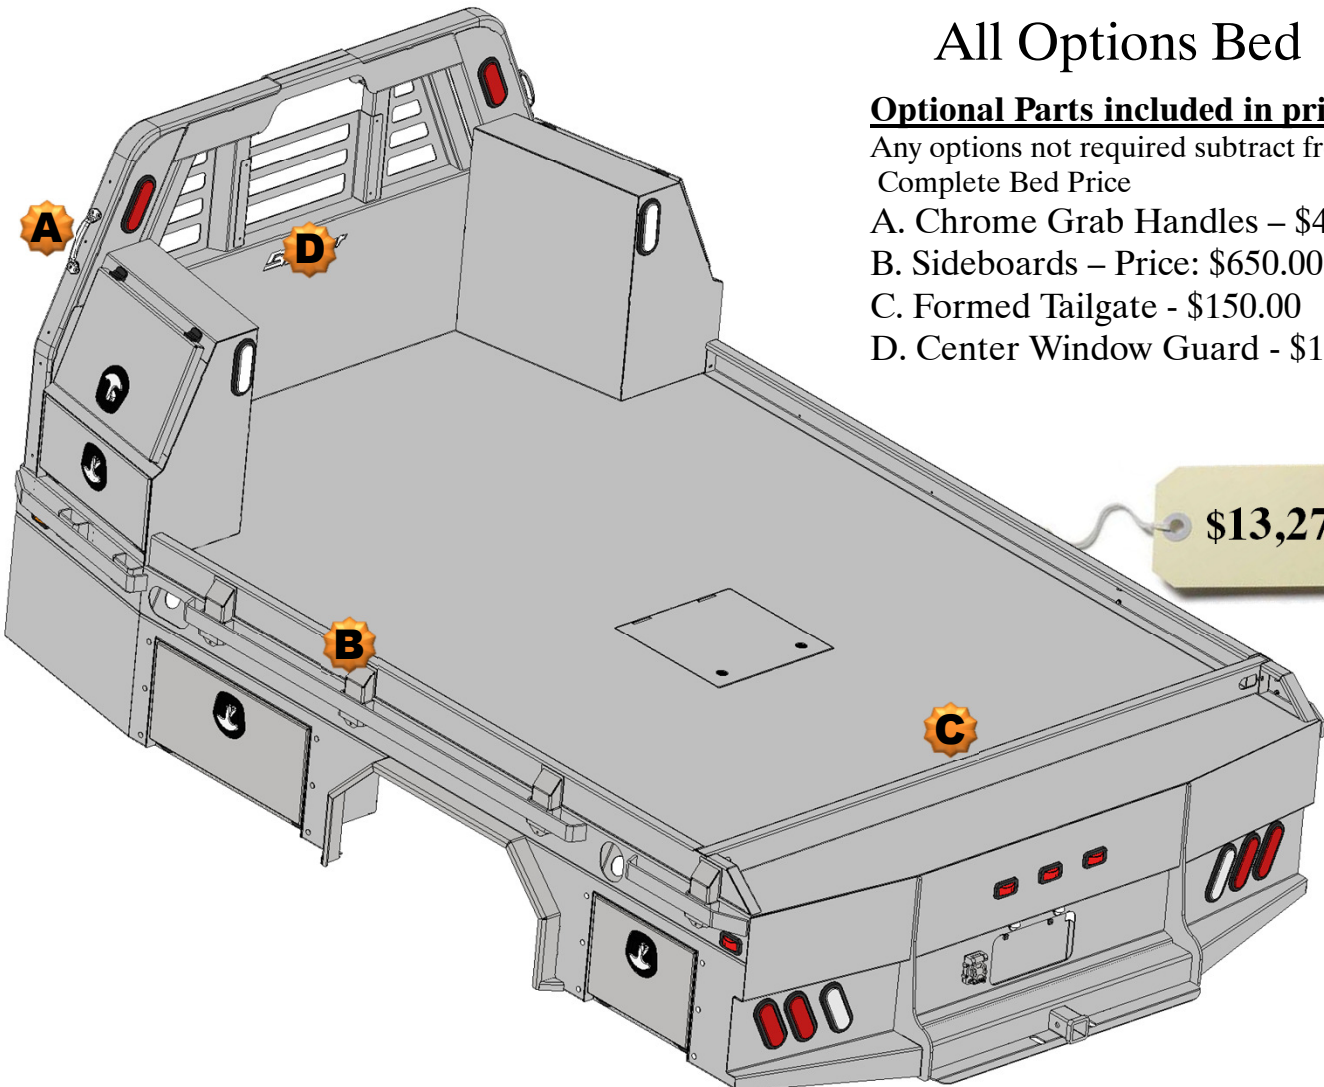

Front Mount Tool box is angled so that it fits flush against the headache Rack and matches the taper of the Wide bed and the top taper tool boxes
Can bolt up flush with no gaps.

3 drawers 1-3/4" deep

1 drawer 1-3/4" deep
1 drawer 3-7/8" deep

\$12,326

All Options Bed

Optional Parts included in price

Any options not required subtract from Complete Bed Price

- A. Chrome Grab Handles – \$46.00 pair
- B. Sideboards – Price: \$650.00 – Pair
- C. Formed Tailgate - \$150.00
- D. Center Window Guard - \$100.00