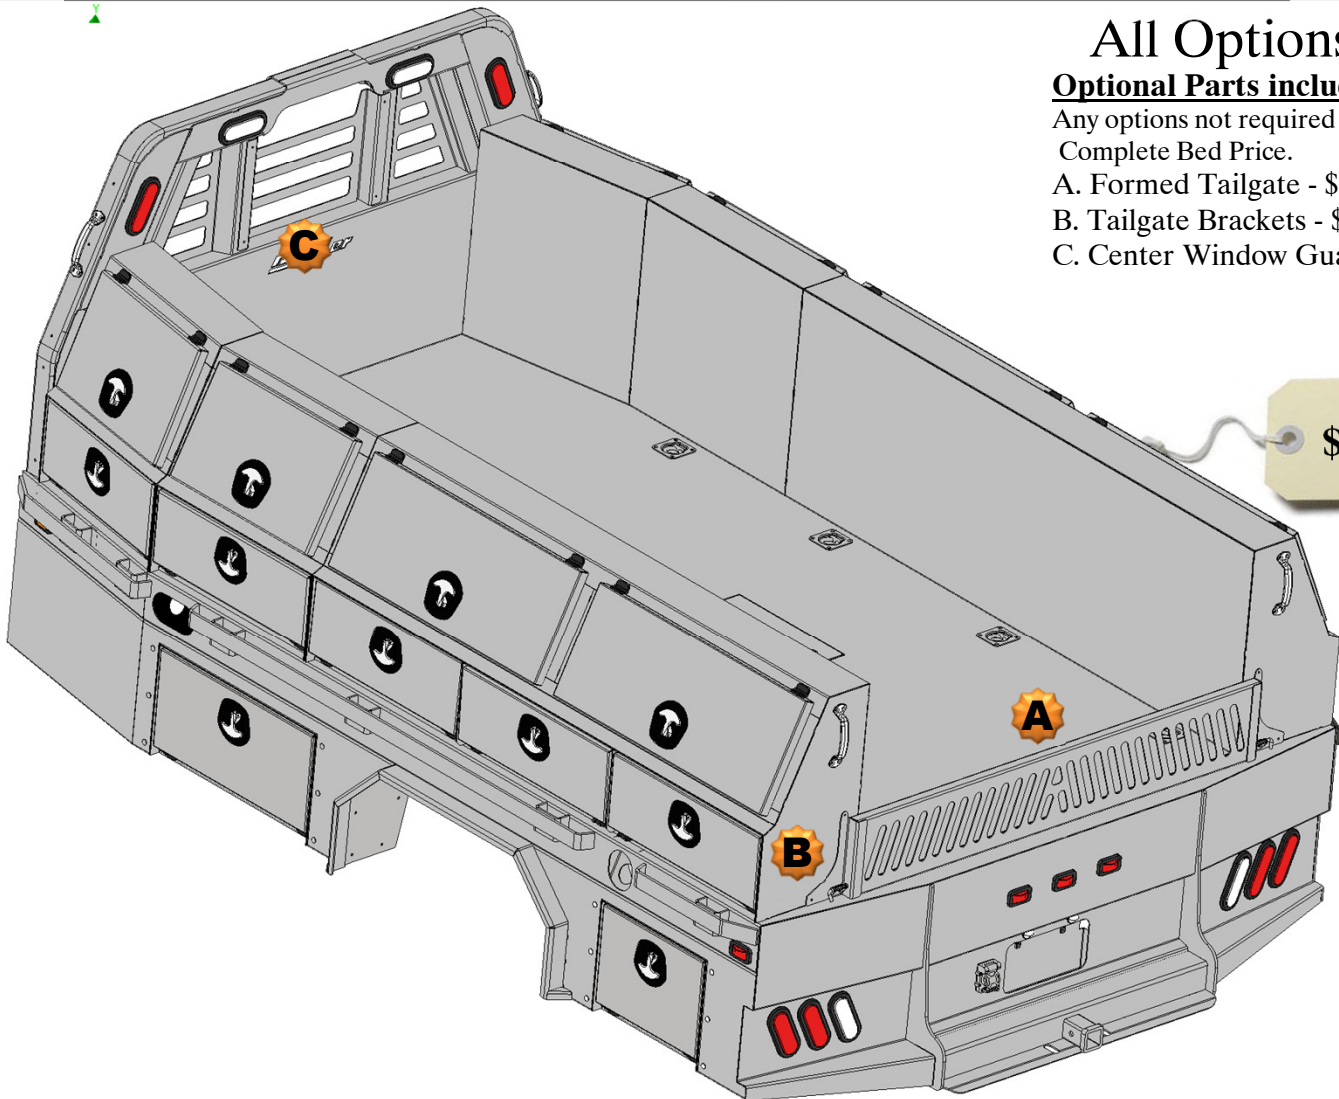

Model
82136

136" Wide
Skirted Flatbed
15" Contractor Box

Base Price

\$21,576

All Options Bed

Optional Parts included in price

Any options not required subtract from Complete Bed Price.

- A. Formed Tailgate - \$150.00
- B. Tailgate Brackets - \$30.00 pair
- C. Center Window Guard - \$100.00