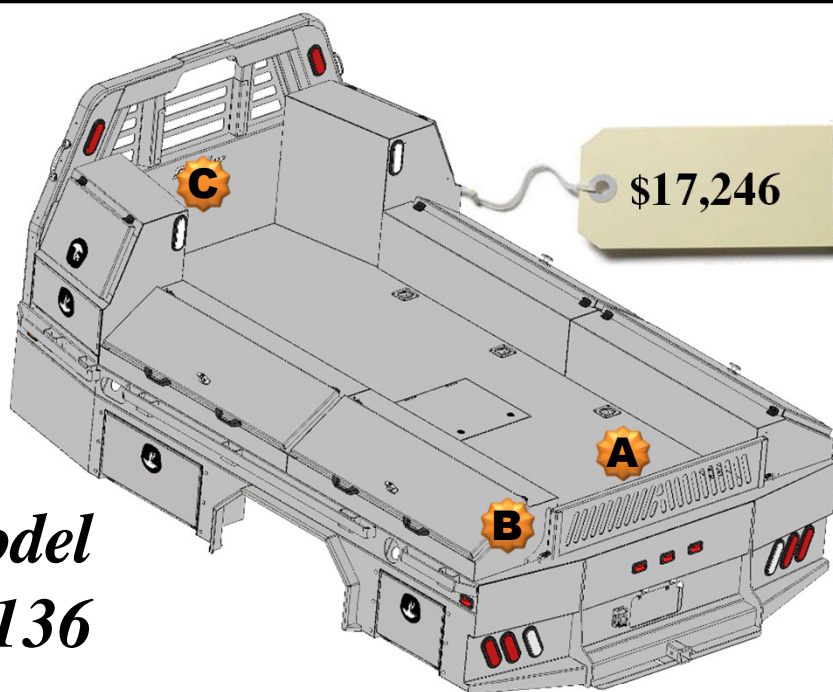

**Model
82136**

**All Options Bed
136 Wide Flatbed
w/Toolboxes
20" Deep**

- 2 - 24" Front Mnt Toolboxes
- 4 - 52" Taper Toolboxes

Optional Parts included in price

Any options not required subtract from Complete Bed Price.

- A. Formed Tailgate - $150.00
- B. Tailgate Brackets - $30.00 pair
- C. Center Window Guard - $100.00

**All Options Bed
136 Wide Flatbed
w/Toolboxes
20" Deep**