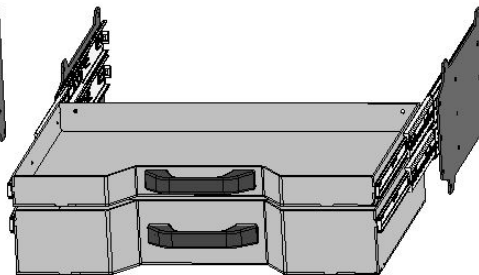

\$21,856

136" Wide Flatbed

Price and configurations

With 20" Deep Tool boxes

Front Mount Tool box

- 27" x 20" Deep
- Drawers Available 1, 2 or 3 drawers
- Drawer kits can be added later
- Can be ordered with or without Backup light.
- Gas Shocks on Top door
- Screwdriver holders on shelf
- Wrench rack on the top back panel

Front Mount Tool box is angled so That it fits flush against the headache Rack and matches the taper of the Wide bed and the top taper tool boxes Can bolt up flush with no gaps.

3 drawers 1-3/4" deep

1 drawer 1-3/4" deep
1 drawer 3-7/8" deep