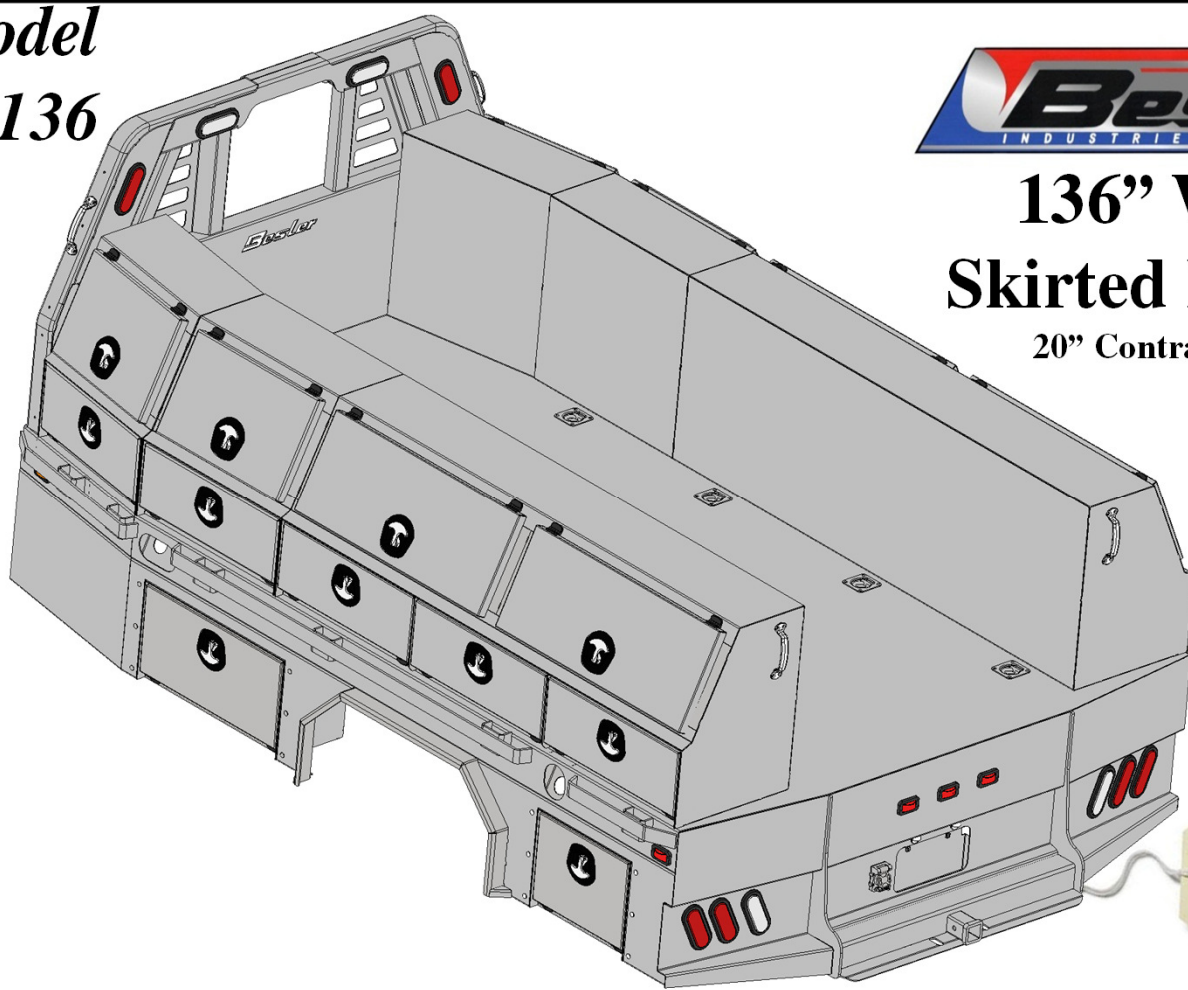

136" Wide Skirted Flatbed

20" Contractor Box

Base Price

$23,306