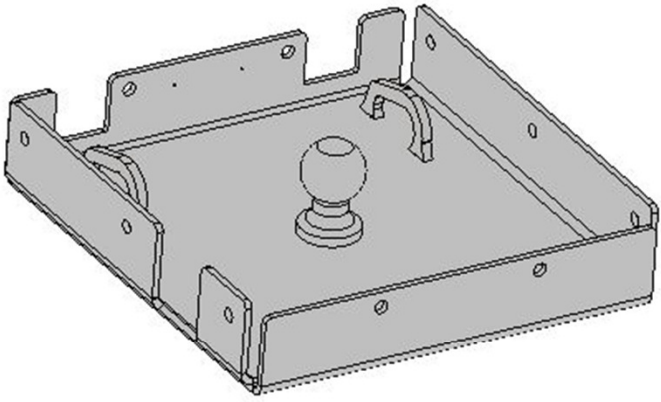

82136

4 Under bed Tool Boxes

Skirted Bed

Options & Price Guide

Fifth Wheel Options

Standard Recessed Ball

30,000 lbs 5th wheel ball included

\$200.00 Retail Price