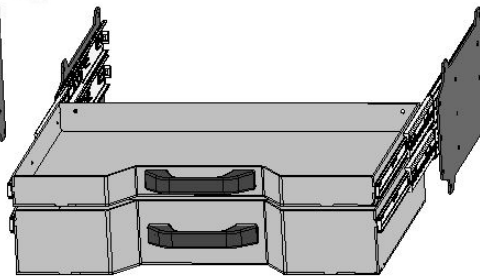

136" Wide Flatbed

Price and configurations

With 15" Deep Tool boxes

Front Mount Tool box

- 27" x 15" Deep
- Drawers Available 1, 2 or 3 drawers
- Drawer kits can be added later
- Can be ordered with or without Backup light.
- Gas Shocks on Top door
- Screwdriver holders on shelf
- Wrench rack on the top back panel

Front Mount Tool box is angled so that it fits flush against the headache Rack and matches the taper of the Wide bed and the top taper tool boxes
Can bolt up flush with no gaps.

3 drawers 1-3/4" deep

1 drawer 1-3/4" deep
1 drawer 3-7/8" deep

1 drawer 6" deep

Top Taper Tool boxes

Available lengths

- 26"
- 34"
- 39"
- 46"
- 52"
- 68"
- 78"

Model
82136

136" Wide Skirted Flatbed

With Front Mount Toolboxes
15" deep

Base Price