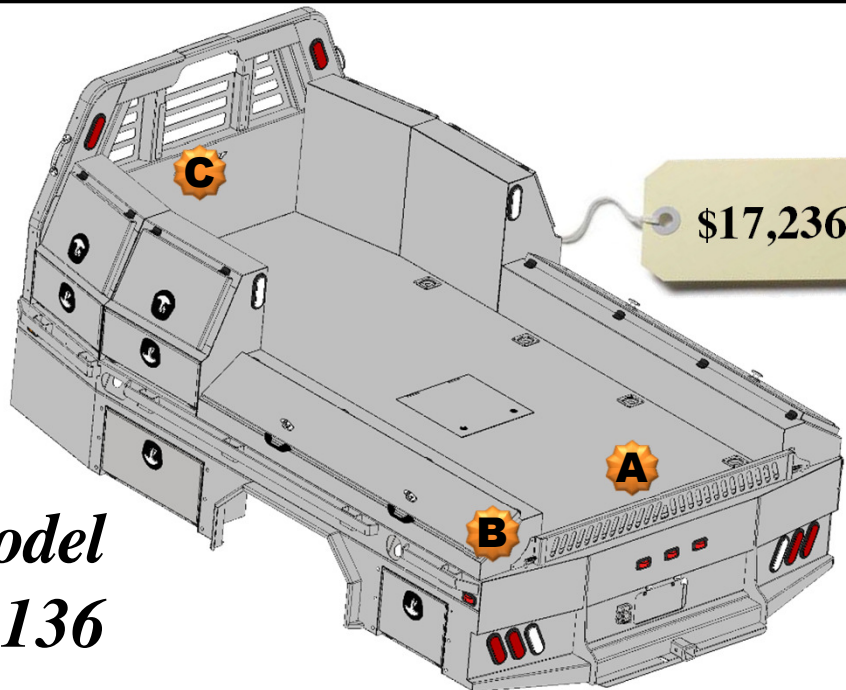

**Model
82136**

$17,236

**All Options Bed
136 Wide Flatbed
w/Toolboxes
15" Deep**

- 2 – 24" Front Mnt Toolboxes
- 2 – 27" Front Mnt Toolboxes
- 2 – 78" Taper Toolboxes

Optional Parts included in price

Any options not required subtract from Complete Bed Price.

- A. Formed Tailgate - $150.00
- B. Tailgate Brackets - $30.00 pair
- C. Center Window Guard - $100.00

**All Options Bed
136 Wide Flatbed
w/Toolboxes
15" Deep**