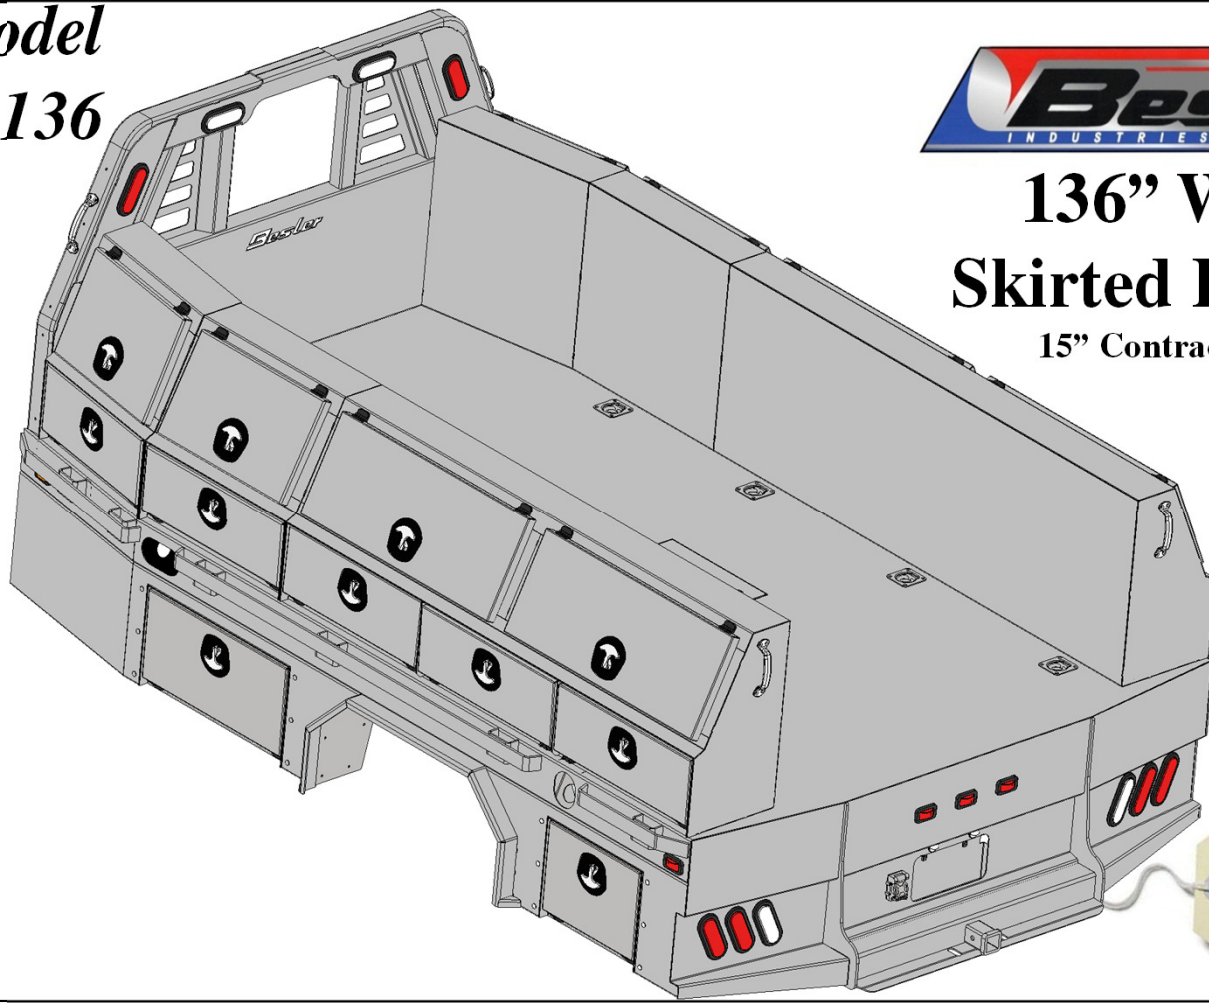

\$18,416

- 2 – 24" Front Mnt Toolboxes
- 2 – 27" Front Mnt Toolboxes
- 4 – 39" Taper Toolboxes

Optional Parts included in price

Any options not required subtract from Complete Bed Price.

- A. Formed Tailgate - \$150.00
- B. Tailgate Brackets - \$30.00 pair
- C. Center Window Guard - \$100.00

Model
82136

136" Wide
Skirted Flatbed
15" Contractor Box

Base Price

\$21,576

All Options Bed

Optional Parts included in price

Any options not required subtract from Complete Bed Price.

- A. Formed Tailgate - \$150.00
- B. Tailgate Brackets - \$30.00 pair
- C. Center Window Guard - \$100.00