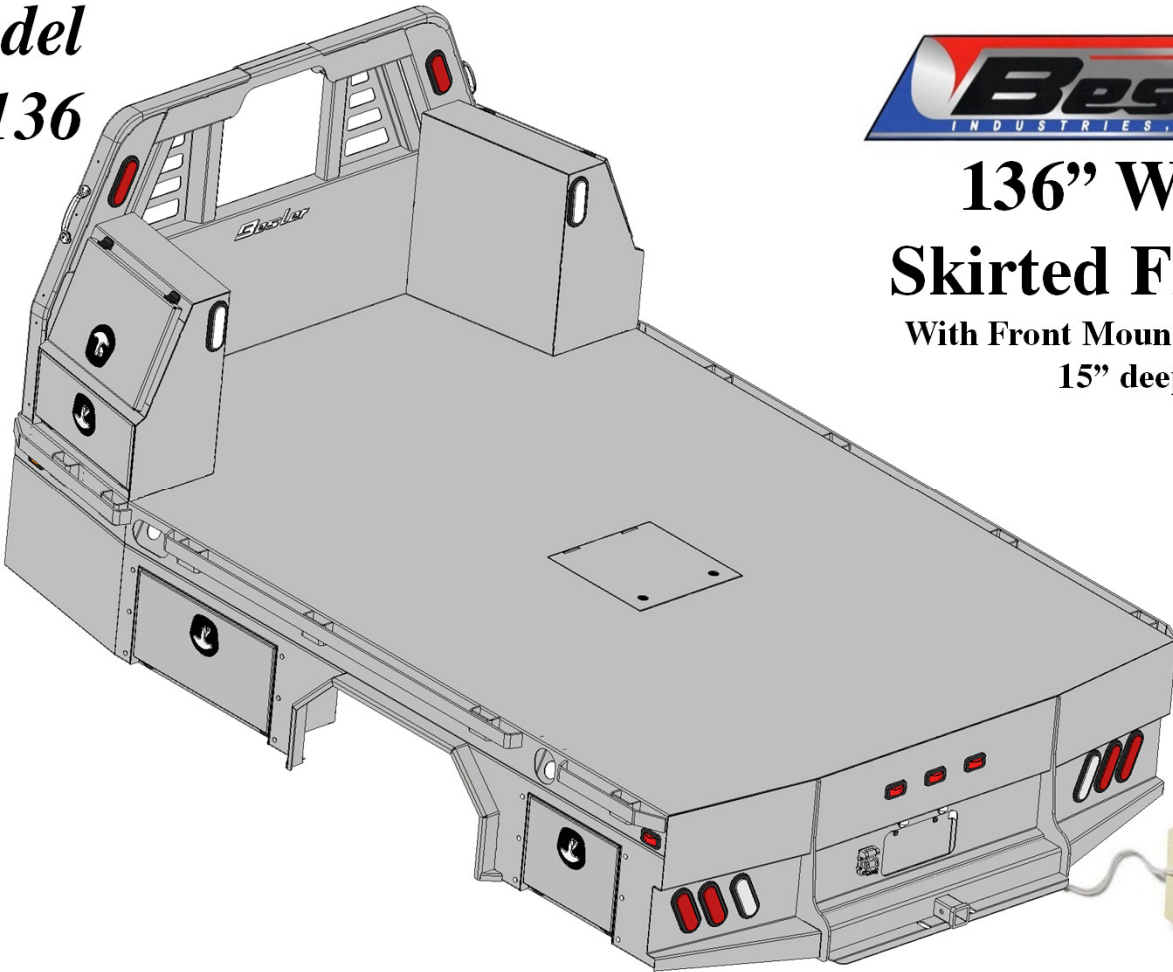

1 drawer 6" deep

Top Taper Tool boxes

Available lengths

- 26"
- 34"
- 39"
- 46"
- 52"
- 68"
- 78"

Model
82136

136" Wide Skirted Flatbed

With Front Mount Toolboxes
15" deep

Base Price