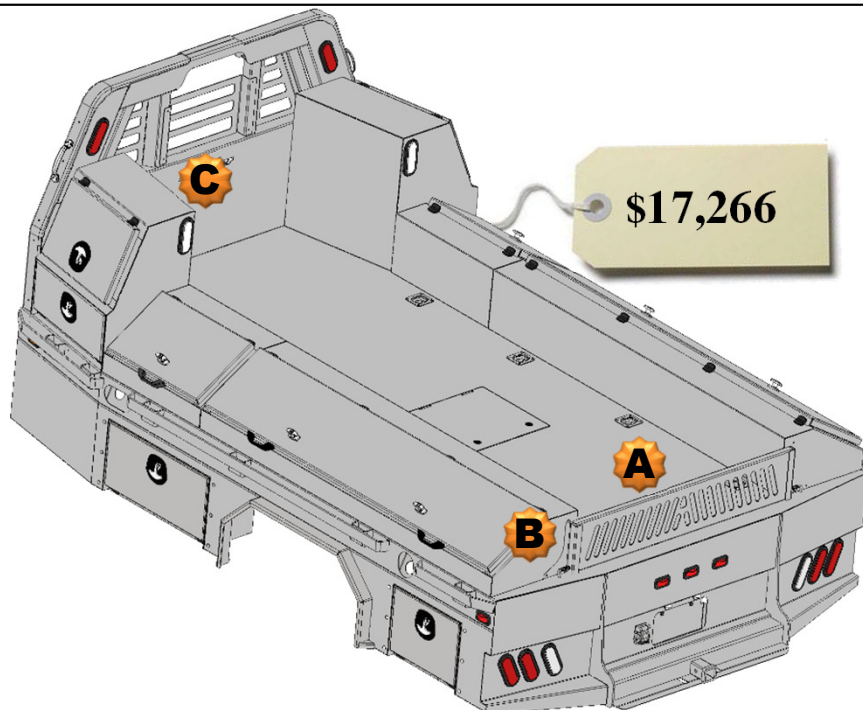

- A. Formed Tailgate - \$150.00
- B. Tailgate Brackets - \$30.00 pair
- C. Center Window Guard - \$100.00

**All Options Bed
136 Wide Flatbed
w/Toolboxes
20" Deep**

- 2 - 24" Front Mnt Toolboxes
- 1 - 78" Taper Toolbox
- 1 - 26" Taper Toolbox
- 2 - 52" Taper Toolboxes

Optional Parts included in price

Any options not required subtract from Complete Bed Price.

- A. Formed Tailgate - \$150.00
- B. Tailgate Brackets - \$30.00 pair
- C. Center Window Guard - \$100.00

**All Options Bed
136 Wide Flatbed
w/Toolboxes
20" Deep**