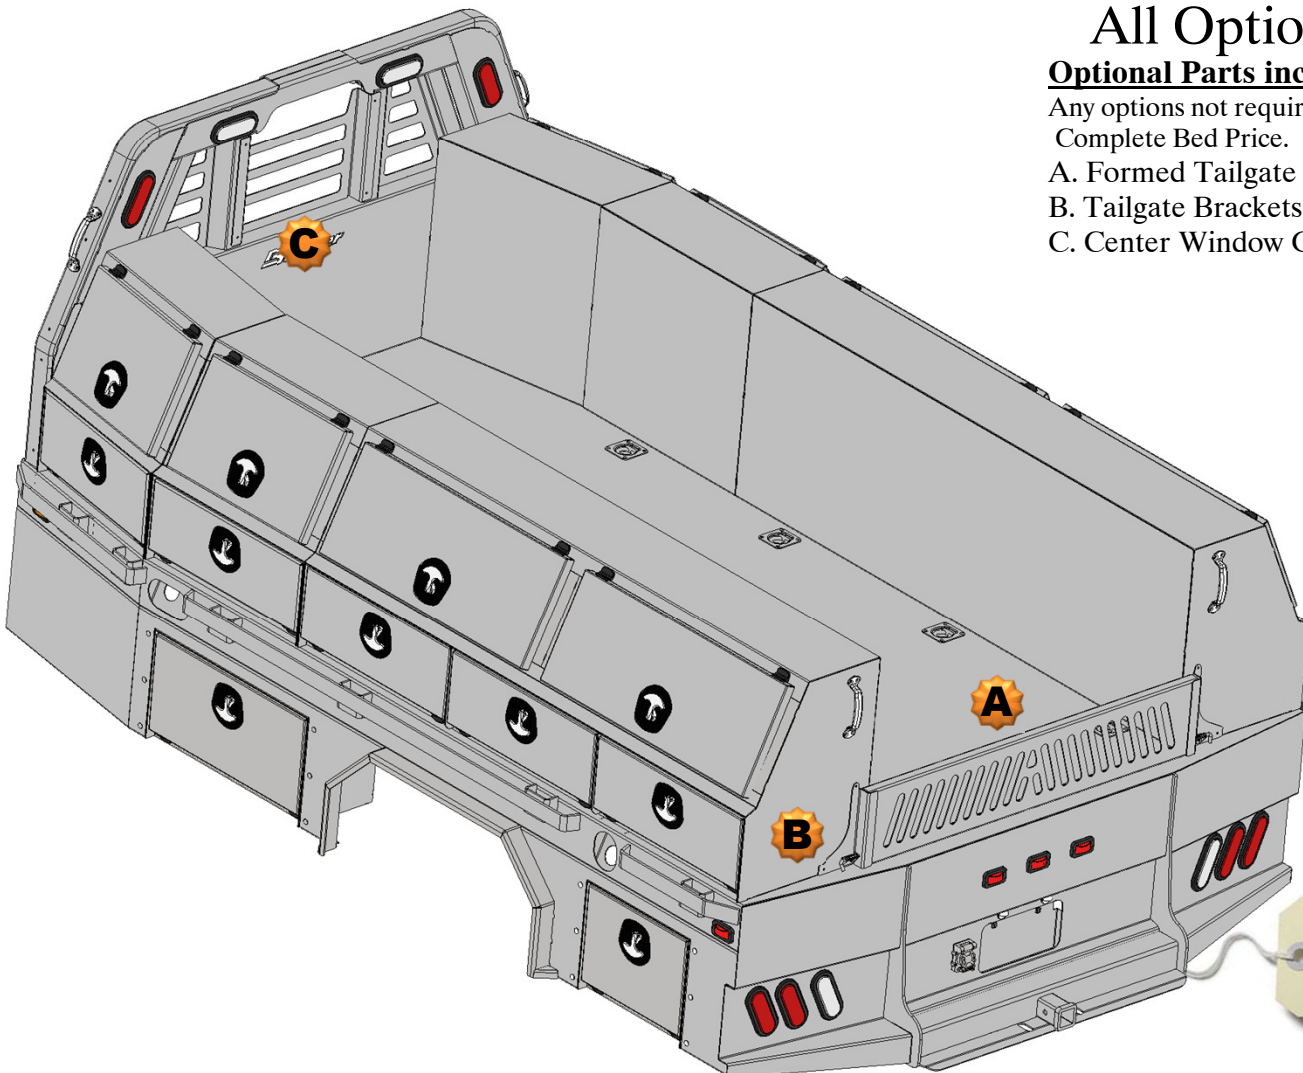

- A. Formed Tailgate - \$150.00
- B. Tailgate Brackets - \$30.00 pair
- C. Center Window Guard - \$100.00

Model
82136

136" Wide Skirted Flatbed

20" Contractor Box

Base Price

\$23,306

All Options Bed

Optional Parts included in price