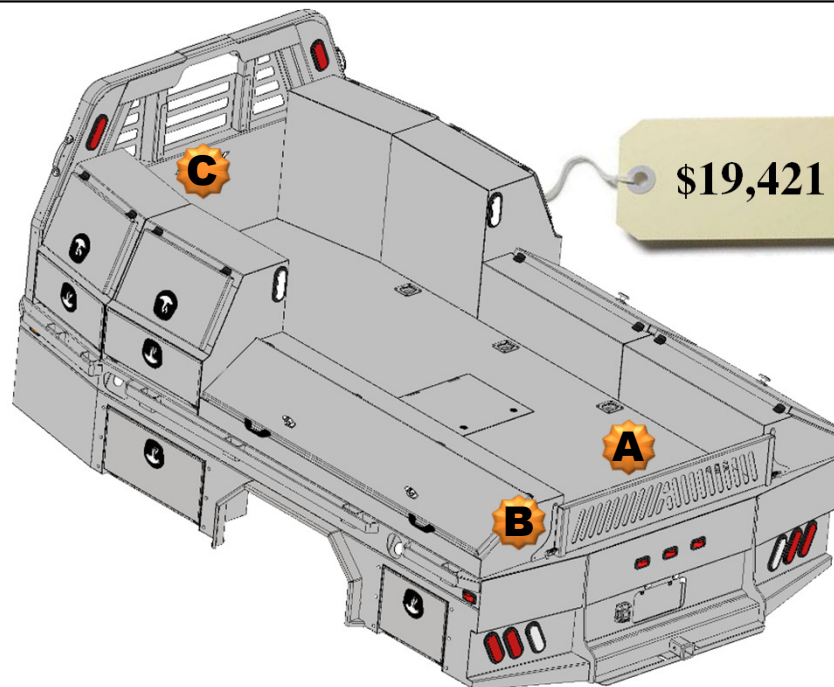

**Model
82136**

\$18,616

All Options Bed
136 Wide Flatbed
w/Toolboxes
20" Deep

- 2 – 24" Front Mnt Toolboxes
- 2 – 27" Front Mnt Toolboxes
- 2 – 78" Taper Toolboxes

Optional Parts included in price

Any options not required subtract from Complete Bed Price.

- A. Formed Tailgate - \$150.00
- B. Tailgate Brackets - \$30.00 pair
- C. Center Window Guard - \$100.00

\$19,421

All Options Bed
136 Wide Flatbed
w/Toolboxes
20" Deep

- 2 – 24" Front Mnt Toolboxes
- 2 – 27" Front Mnt Toolboxes
- 1 – 78" Taper Toolbox
- 2 – 39" Taper Toolboxes