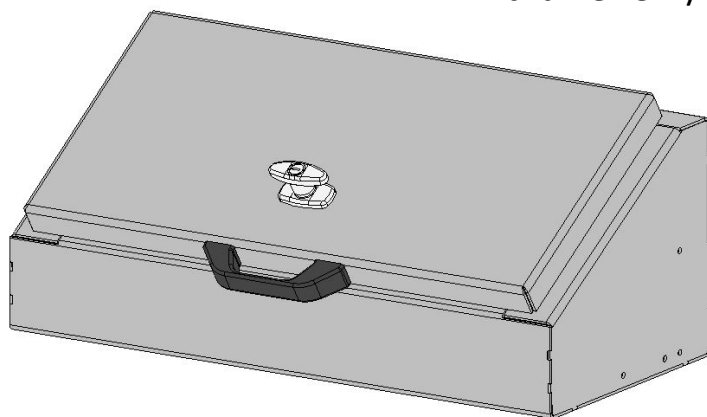

136" Wide Flatbed

Price and configurations

With 15" Deep Tool boxes

Front Mount Tool box

- 27" x 15" Deep
- Drawers Available 1, 2 or 3 drawers
- Drawer kits can be added later
- Can be ordered with or without Backup light.
- Gas Shocks on Top door
- Screwdriver holders on shelf
- Wrench rack on the top back panel

Front Mount Tool box is angled so that it fits flush against the headache Rack and matches the taper of the Wide bed and the top taper tool boxes
Can bolt up flush with no gaps.

3 drawers 1-3/4" deep

1 drawer 1-3/4" deep
1 drawer 3-7/8" deep

1 drawer 6" deep

Top Taper Tool boxes

Available lengths

- 26"
- 34"
- 39"
- 46"
- 52"
- 68"
- 78"

Model
82136

136" Wide Skirted Flatbed

With Front Mount Toolboxes
15" deep

Base Price