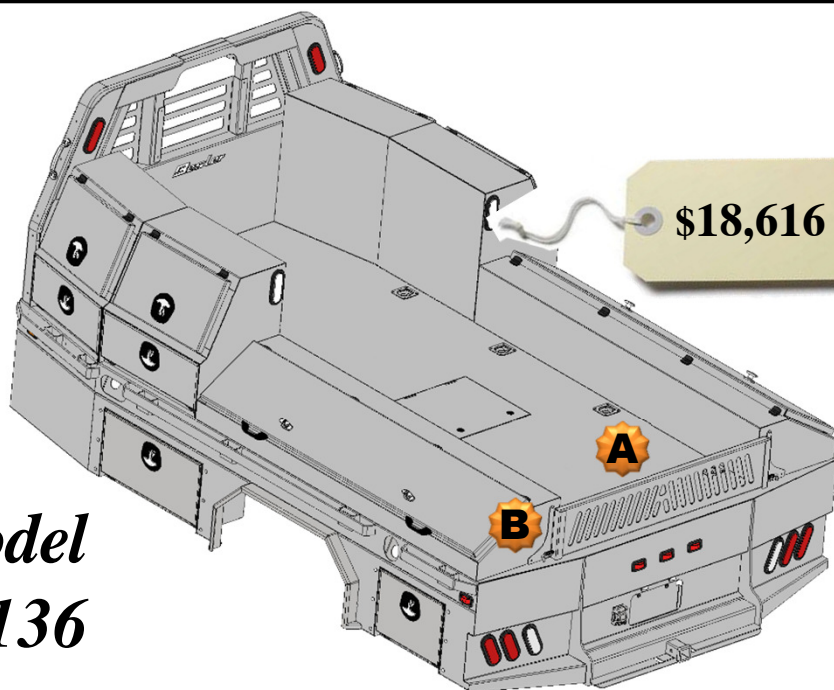

**Model
82136**

$18,616

All Options Bed
136 Wide Flatbed
w/Toolboxes
20" Deep

- 2 – 24" Front Mnt Toolboxes
- 2 – 27" Front Mnt Toolboxes
- 2 – 78" Taper Toolboxes

Optional Parts included in price

Any options not required subtract from Complete Bed Price.

- A. Formed Tailgate - $150.00
- B. Tailgate Brackets - $30.00 pair
- C. Center Window Guard - $100.00