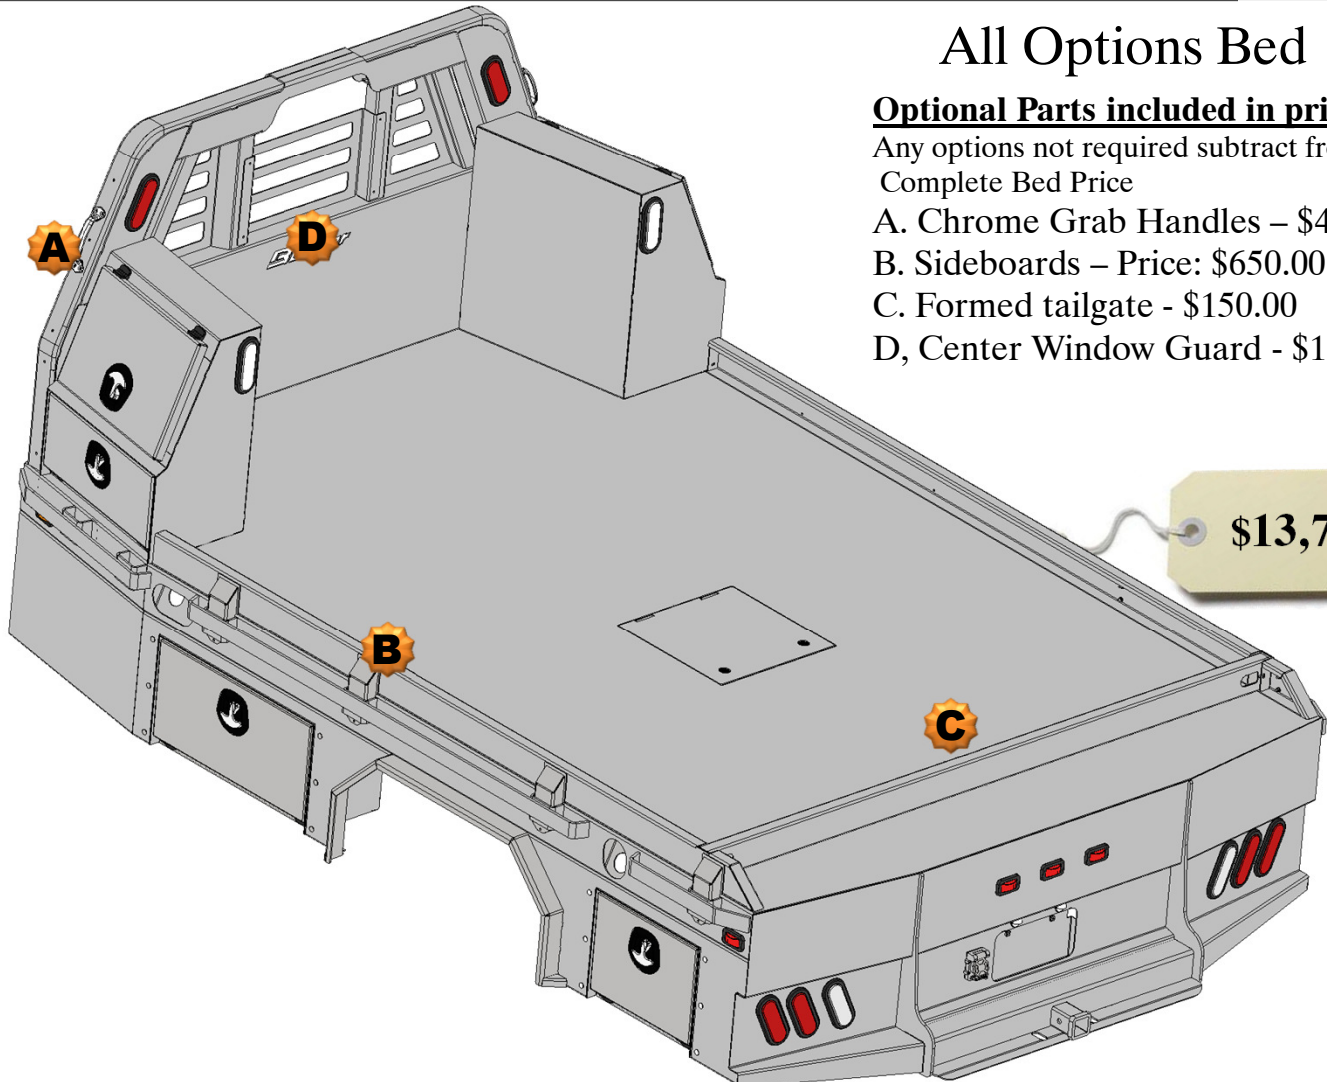

All Options Bed

Optional Parts included in price

Any options not required subtract from Complete Bed Price

- A. Chrome Grab Handles – \$46.00 pair
- B. Sideboards – Price: \$650.00 – Pair
- C. Formed tailgate - \$150.00
- D, Center Window Guard - \$100.00