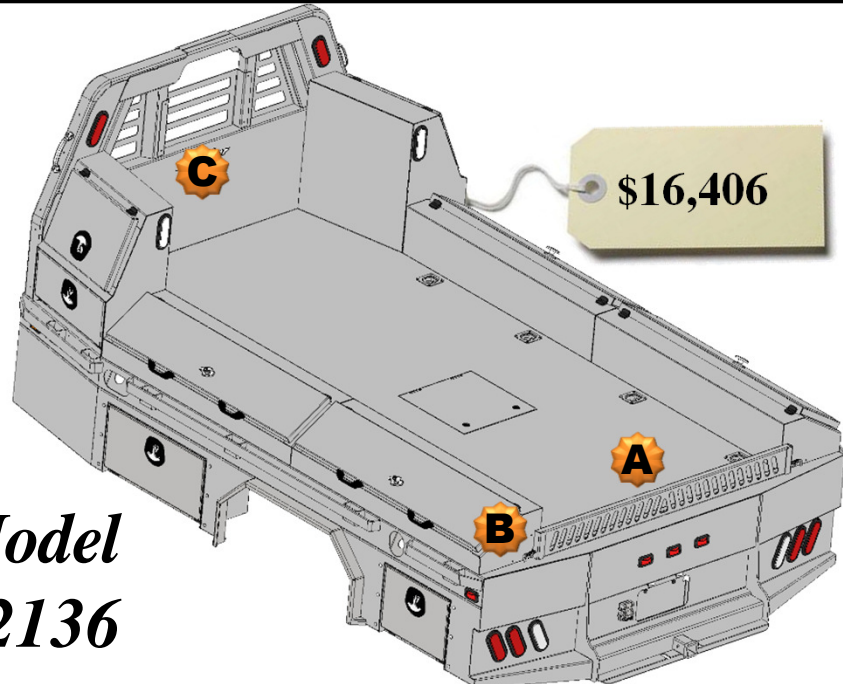

\$12,326

All Options Bed

Optional Parts included in price

Any options not required subtract from Complete Bed Price

- A. Chrome Grab Handles – \$46.00 pair
- B. Sideboards – Price: \$650.00 – Pair
- C. Formed Tailgate - \$150.00
- D. Center Window Guard - \$100.00

\$13,272

**Model
82136**

**All Options Bed
136 Wide Flatbed
w/Toolboxes
15" Deep**

- 2 – 24" Front Mnt Toolboxes**
- 4 – 52" Taper Toolboxes**

Optional Parts included in price

Any options not required subtract from Complete Bed Price.

- A. Formed Tailgate - \$150.00
- B. Tailgate Brackets - \$30.00 pair
- C. Center Window Guard - \$100.00

**All Options Bed
136 Wide Flatbed
w/Toolboxes
15" Deep**

- 2 – 24" Front Mnt Toolboxes**
- 1 – 78" Taper Toolbox**
- 1 – 26" Taper Toolbox**
- 2 – 52" Taper Toolboxes**