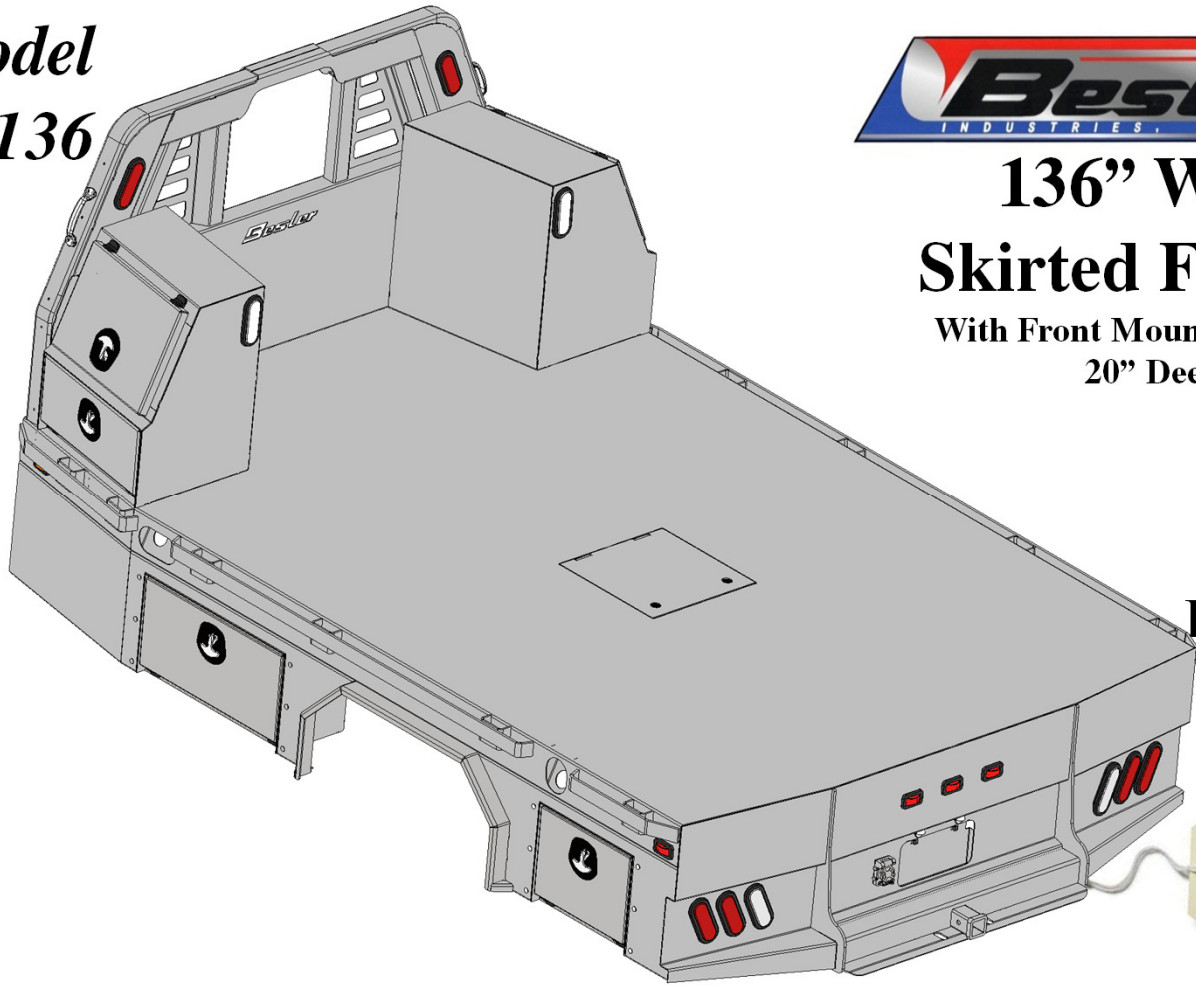

1 drawer 6" deep

Top Taper Tool boxes

Available lengths

- 26"
- 34"
- 39"
- 46"
- 52"
- 68"
- 78"

Model
82136

136" Wide
Skirted Flatbed
With Front Mount Toolboxes
20" Deep

Base Price

\$12,786