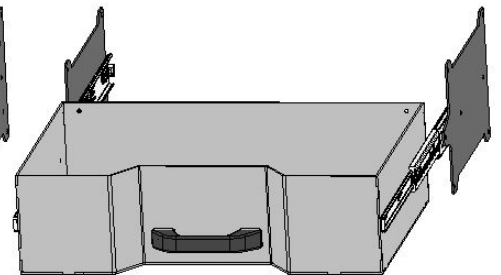

\$21,856

136" Wide Flatbed

Price and configurations

With 20" Deep Tool boxes

Front Mount Tool box

- 27" x 20" Deep
- Drawers Available 1, 2 or 3 drawers
- Drawer kits can be added later
- Can be ordered with or without Backup light.
- Gas Shocks on Top door
- Screwdriver holders on shelf
- Wrench rack on the top back panel

Front Mount Tool box is angled so That it fits flush against the headache Rack and matches the taper of the Wide bed and the top taper tool boxes Can bolt up flush with no gaps.

3 drawers 1-3/4" deep

1 drawer 1-3/4" deep
1 drawer 3-7/8" deep