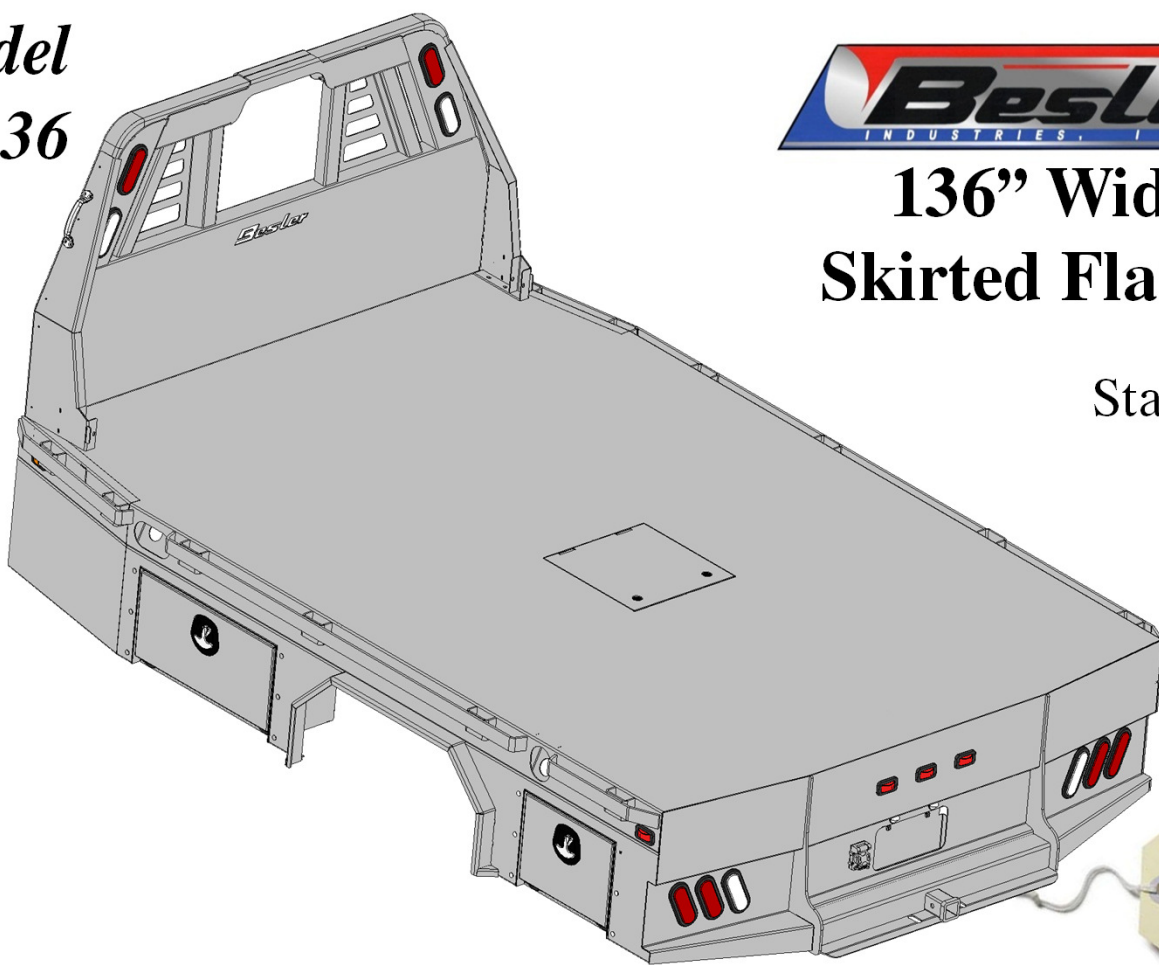

Ball and Puck \$300.00 Net

Optional Storage Box

\$190.00 Retail Price

Model
82136

136" Wide Skirted Flatbed

Standard Bed

\$9,856

All Options Bed