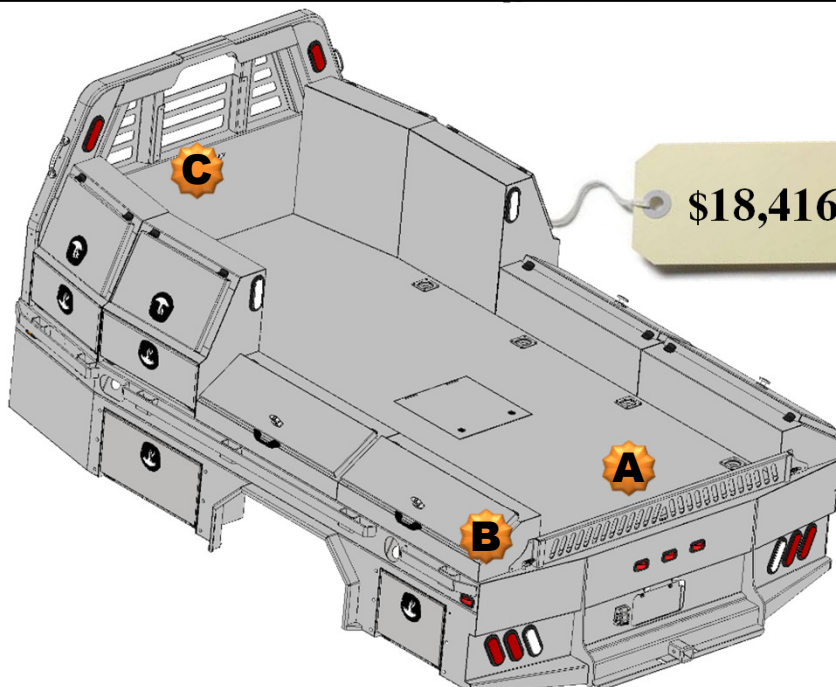

- A. Formed Tailgate - \$150.00
- B. Tailgate Brackets - \$30.00 pair
- C. Center Window Guard - \$100.00

**All Options Bed
136 Wide Flatbed
w/Toolboxes
15" Deep**

\$17,826

- 2 – 24" Front Mnt Toolboxes
- 2 – 27" Front Mnt Toolboxes
- 1 – 78" Taper Toolbox
- 2 – 39" Taper Toolboxes

Optional Parts included in price

Any options not required subtract from Complete Bed Price.

- A. Formed Tailgate - \$150.00
- B. Tailgate Brackets - \$30.00 pair
- C. Center Window Guard - \$100.00

**All Options Bed
136 Wide Flatbed
w/Toolboxes
15" Deep**