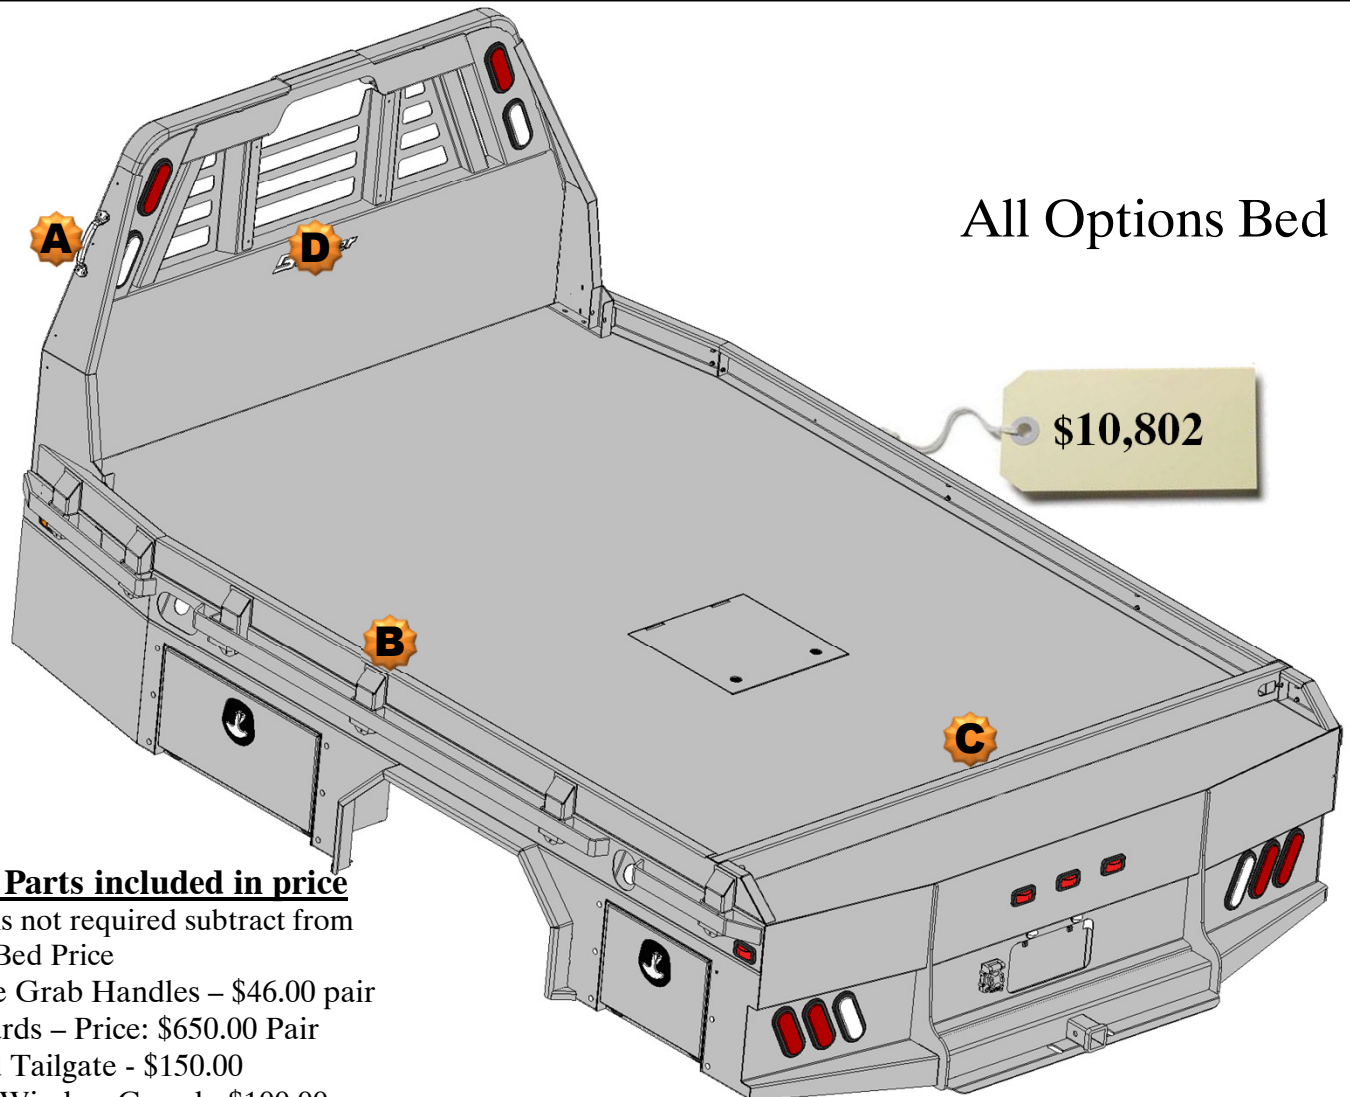

Ball and Puck \$300.00 Net

Optional Storage Box

\$190.00 Retail Price

Model
82136

136" Wide Skirted Flatbed

Standard Bed

\$9,856

All Options Bed

\$10,802

Optional Parts included in price

Any options not required subtract from Complete Bed Price

- A. Chrome Grab Handles - \$46.00 pair
- B. Sideboards - Price: \$650.00 Pair
- C. Formed Tailgate - \$150.00
- D. Center Window Guard - \$100.00

136" Wide Flatbed

Price and configurations

With 15" Deep Tool boxes

Front Mount Tool box

- 27" x 15" Deep
- Drawers Available 1, 2 or 3 drawers
- Drawer kits can be added later
- Can be ordered with or without Backup light.
- Gas Shocks on Top door
- Screwdriver holders on shelf
- Wrench rack on the top back panel

Front Mount Tool box is angled so that it fits flush against the headache Rack and matches the taper of the Wide bed and the top taper tool boxes
Can bolt up flush with no gaps.

3 drawers 1-3/4" deep

1 drawer 1-3/4" deep
1 drawer 3-7/8" deep