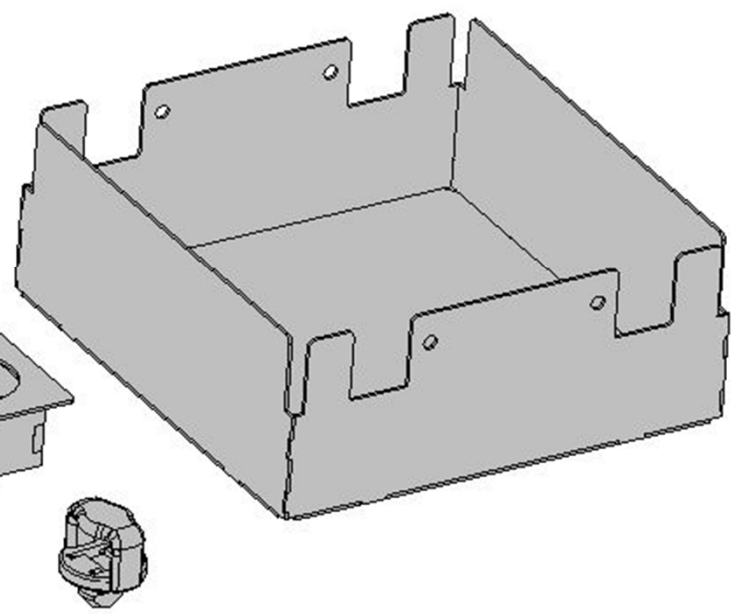

Ball and Puck \$300.00 Net

Optional Storage Box

\$190.00 Retail Price

Model
82136

136" Wide Skirted Flatbed

Standard Bed

\$9,856

All Options Bed

136" Wide Flatbed

Price and configurations

With 15" Deep Tool boxes

Front Mount Tool box

- 27" x 15" Deep
- Drawers Available 1, 2 or 3 drawers
- Drawer kits can be added later
- Can be ordered with or without Backup light.
- Gas Shocks on Top door
- Screwdriver holders on shelf
- Wrench rack on the top back panel