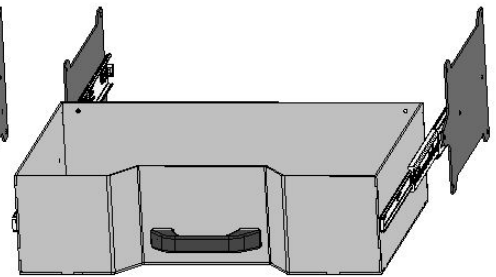

136" Wide Flatbed

Price and configurations

With 15" Deep Tool boxes

Front Mount Tool box

- 27" x 15" Deep
- Drawers Available 1, 2 or 3 drawers
- Drawer kits can be added later
- Can be ordered with or without Backup light.
- Gas Shocks on Top door
- Screwdriver holders on shelf
- Wrench rack on the top back panel

Front Mount Tool box is angled so that it fits flush against the headache Rack and matches the taper of the Wide bed and the top taper tool boxes
Can bolt up flush with no gaps.

3 drawers 1-3/4" deep

1 drawer 1-3/4" deep
1 drawer 3-7/8" deep