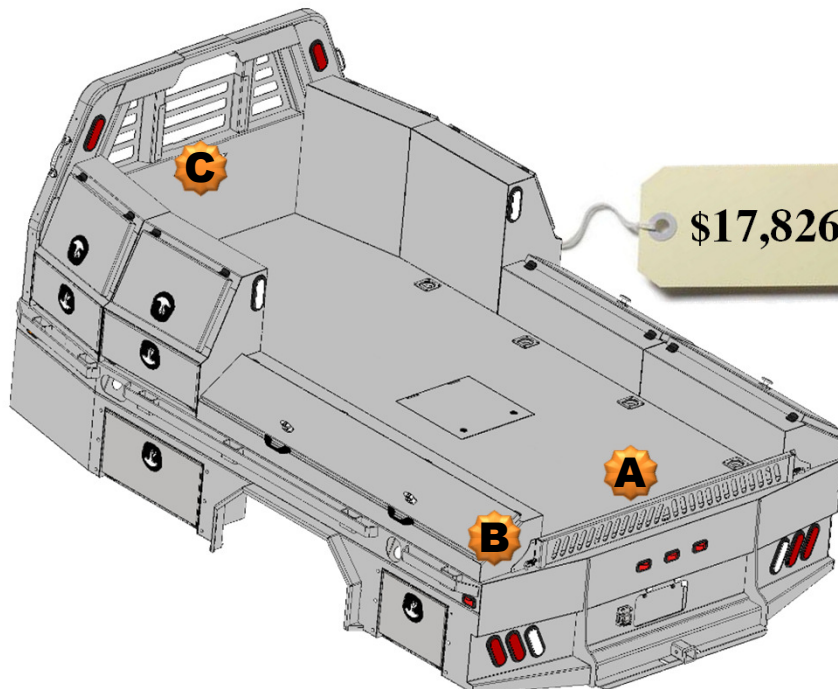

- 2 – 24" Front Mnt Toolboxes**
- 2 – 78" Taper Toolboxes**
- 2 – 26" Taper Toolboxes**

Optional Parts included in price

Any options not required subtract from Complete Bed Price.

- A. Formed Tailgate - \$150.00
- B. Tailgate Brackets - \$30.00 pair
- C. Center Window Guard - \$100.00

**Model
82136**

\$17,236

**All Options Bed
136 Wide Flatbed
w/Toolboxes
15" Deep**

- 2 – 24" Front Mnt Toolboxes
- 2 – 27" Front Mnt Toolboxes
- 2 – 78" Taper Toolboxes

Optional Parts included in price

Any options not required subtract from Complete Bed Price.

- A. Formed Tailgate - \$150.00
- B. Tailgate Brackets - \$30.00 pair
- C. Center Window Guard - \$100.00

**All Options Bed
136 Wide Flatbed
w/Toolboxes
15" Deep**

\$17,826

- 2 – 24" Front Mnt Toolboxes
- 2 – 27" Front Mnt Toolboxes
- 1 – 78" Taper Toolbox
- 2 – 39" Taper Toolboxes

Optional Parts included in price

Any options not required subtract from Complete Bed Price.

- A. Formed Tailgate - \$150.00
- B. Tailgate Brackets - \$30.00 pair
- C. Center Window Guard - \$100.00

**All Options Bed
136 Wide Flatbed
w/Toolboxes
15" Deep**