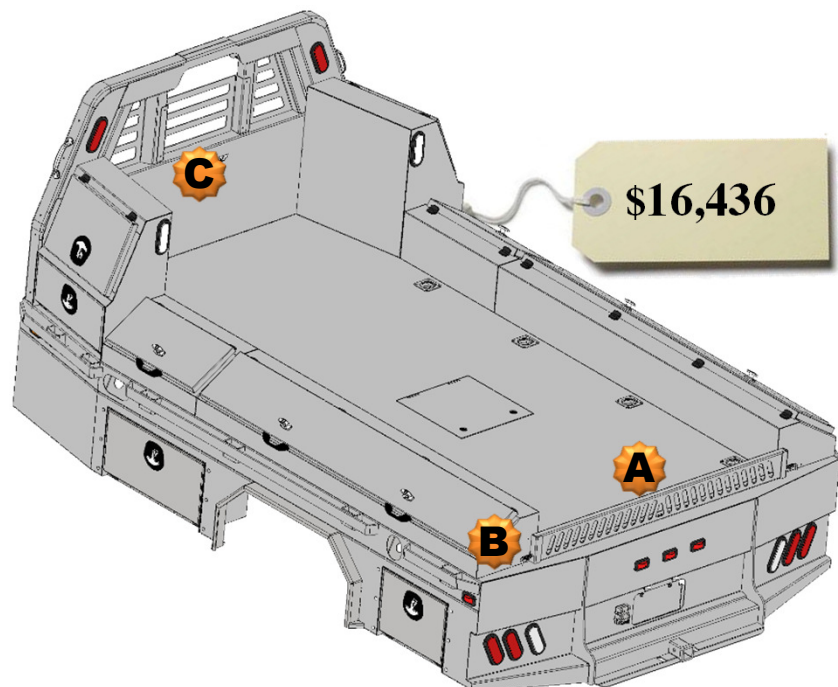

- A. Formed Tailgate - \$150.00
- B. Tailgate Brackets - \$30.00 pair
- C. Center Window Guard - \$100.00

**All Options Bed
136 Wide Flatbed
w/Toolboxes
15" Deep**

- 2 – 24" Front Mnt Toolboxes**
- 1 – 78" Taper Toolbox**
- 1 – 26" Taper Toolbox**
- 2 – 52" Taper Toolboxes**

Optional Parts included in price

Any options not required subtract from Complete Bed Price.

- A. Formed Tailgate - \$150.00
- B. Tailgate Brackets - \$30.00 pair
- C. Center Window Guard - \$100.00

**All Options Bed
136 Wide Flatbed
w/Toolboxes
15" Deep**

- 2 – 24" Front Mnt Toolboxes**
- 2 – 78" Taper Toolboxes**
- 2 – 26" Taper Toolboxes**

Optional Parts included in price

Any options not required subtract from Complete Bed Price.

- A. Formed Tailgate - \$150.00
- B. Tailgate Brackets - \$30.00 pair
- C. Center Window Guard - \$100.00