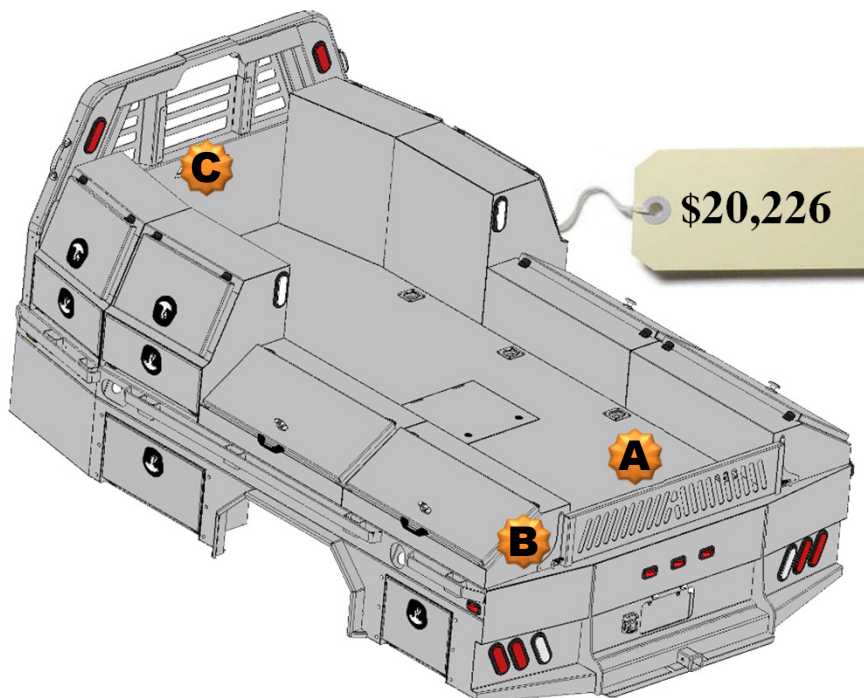

- A. Formed Tailgate - \$150.00
- B. Tailgate Brackets - \$30.00 pair
- C. Center Window Guard - \$100.00

\$19,421

All Options Bed
136 Wide Flatbed
w/Toolboxes
20" Deep

- 2 – 24" Front Mnt Toolboxes
- 2 – 27" Front Mnt Toolboxes
- 1 – 78" Taper Toolbox
- 2 – 39" Taper Toolboxes

Optional Parts included in price

Any options not required subtract from Complete Bed Price.

- A. Formed Tailgate - \$150.00
- B. Tailgate Brackets - \$30.00 pair
- C. Center Window Guard - \$100.00

\$20,226