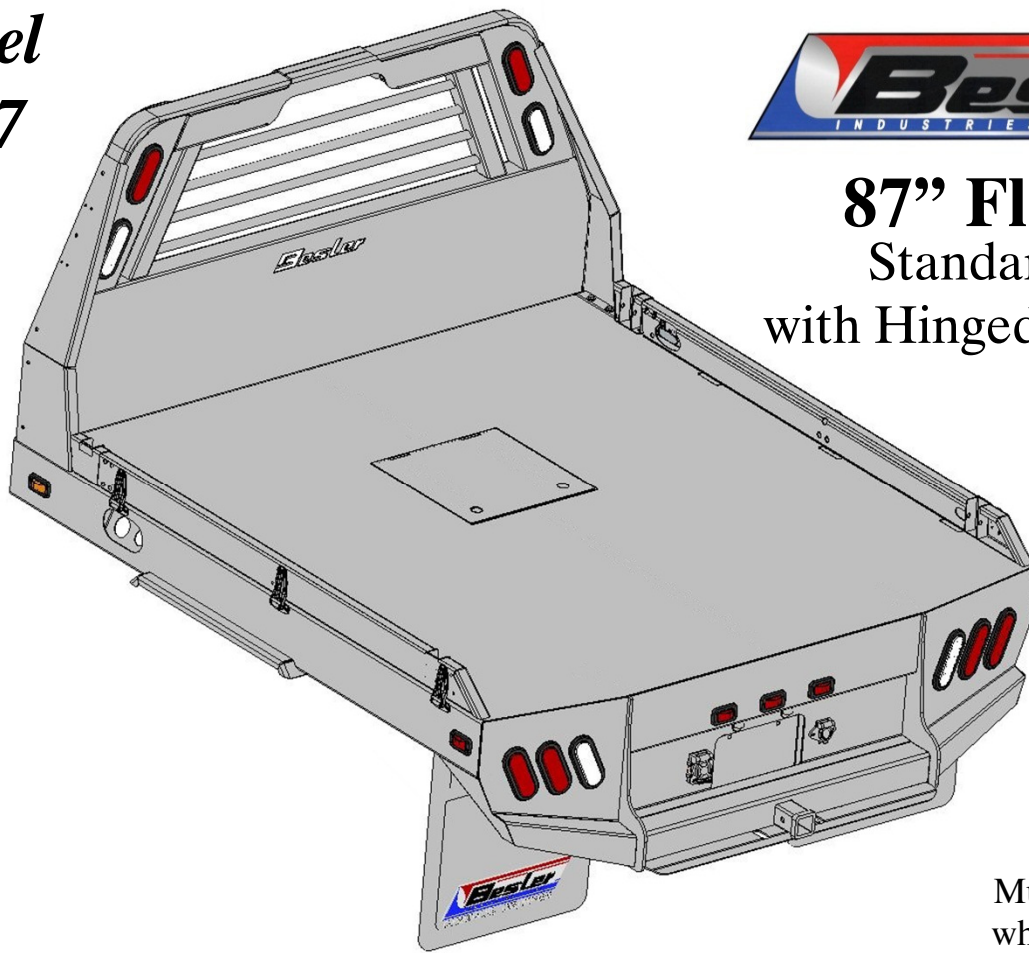

## Optional Storage Box

\$190.00 Retail Price

**Model**  
**7087**

**87" Flatbed**  
Standard Bed  
with Hinged Side Rails

**\$5,584**

Mudflaps and recessed fifth wheel included in this price

**All Options**

**Model  
7102**

**102" Flatbed  
Standard Bed  
with Hinged Side Rails**

**\$5,584**

Mudflaps and recessed fifth wheel included in this price

**All Options**

**\$5,930**

**Optional Parts included in price**