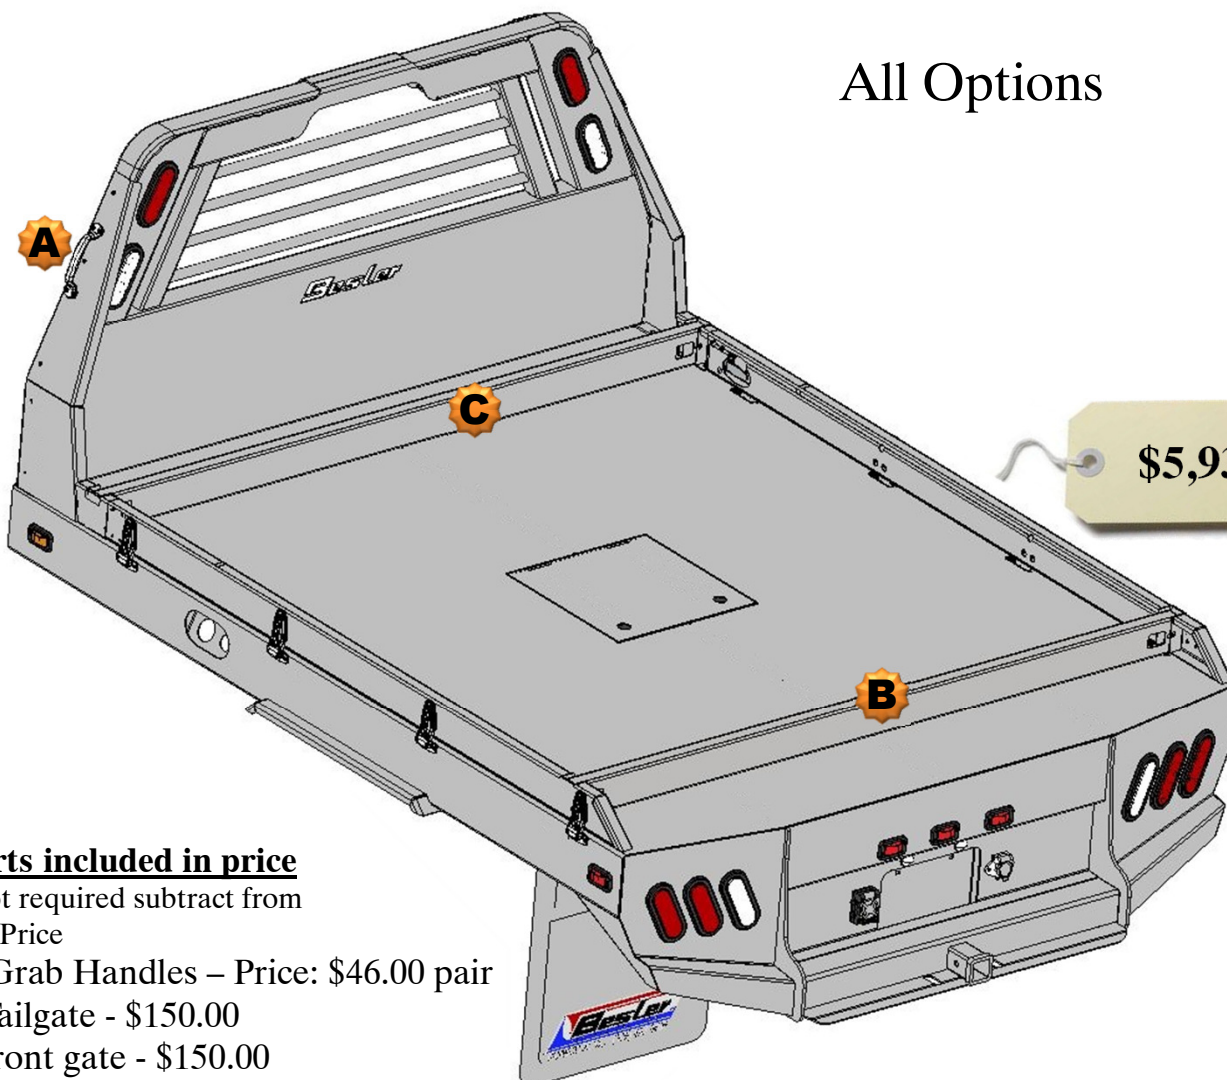

**Model  
7102**

**102" Flatbed  
Standard Bed  
with Hinged Side Rails**

**\$5,584**

Mudflaps and recessed fifth wheel included in this price

**All Options**

**\$5,930**

**Optional Parts included in price**

Any options not required subtract from Complete Bed Price

A. Chrome Grab Handles – Price: \$46.00 pair

B. Formed Tailgate - \$150.00

C. Formed front gate - \$150.00

**Model  
72102**

**102" Wide Flatbed  
Standard Bed  
With Hinged Side Rails**