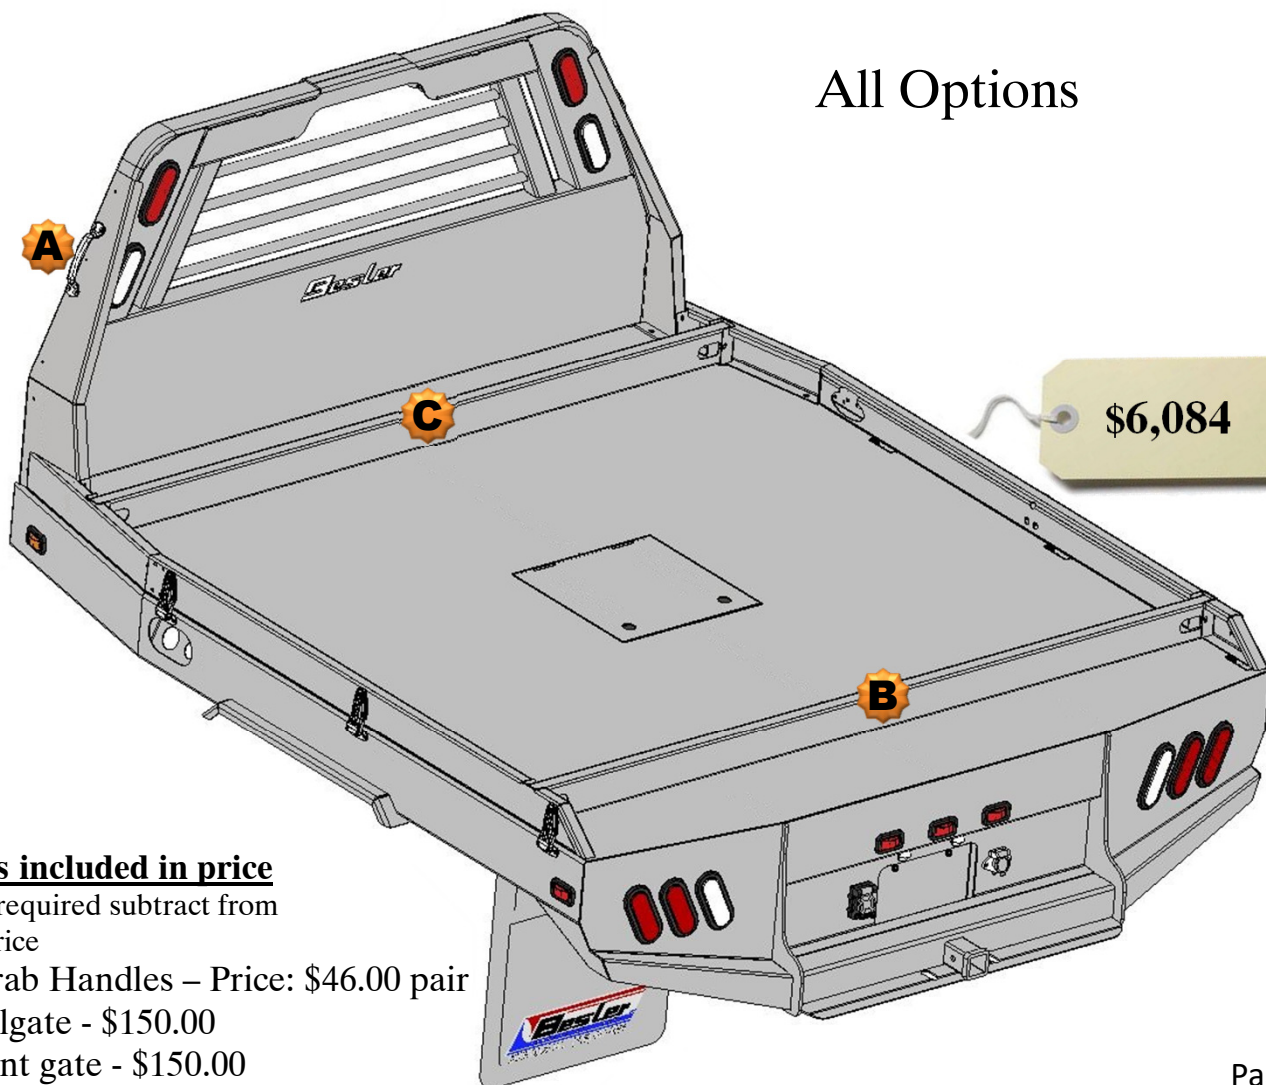

All Options

$6,084

Optional Parts included in price

Any options not required subtract from Complete Bed Price

A. Chrome Grab Handles – Price: $46.00 pair

B. Formed Tailgate - $150.00

C. Formed front gate - $150.00