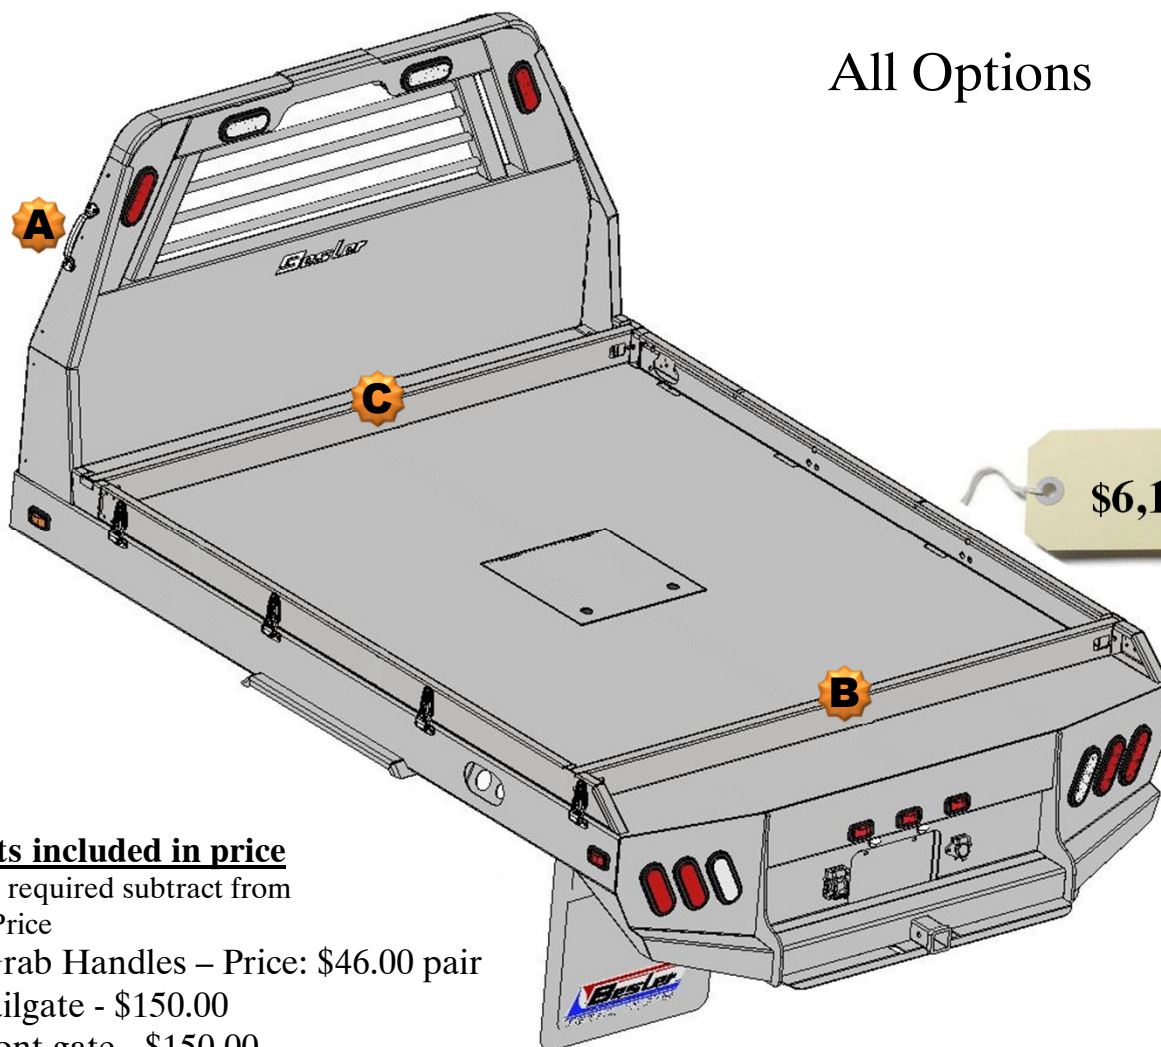

B. Formed Tailgate - \$150.00

C. Formed front gate - \$150.00

**Model  
7112**

**112" Flatbed  
Standard Bed  
With Hinged Side Rails**

**\$5,808**

Mudflaps and recessed fifth wheel included in this price

**All Options**