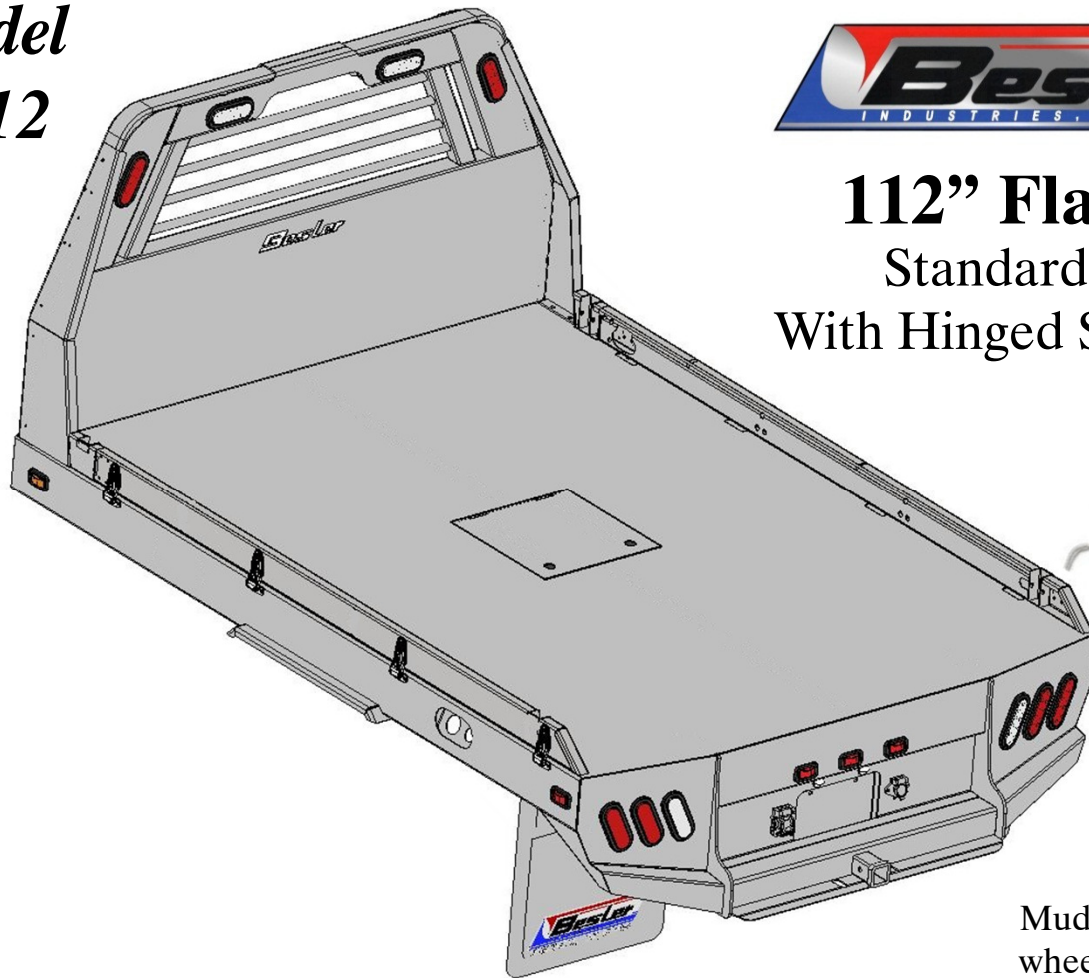

B. Formed Tailgate - \$150.00

C. Formed front gate - \$150.00

**Model  
7112**

**112" Flatbed  
Standard Bed  
With Hinged Side Rails**

**\$5,808**

Mudflaps and recessed fifth wheel included in this price

**All Options**