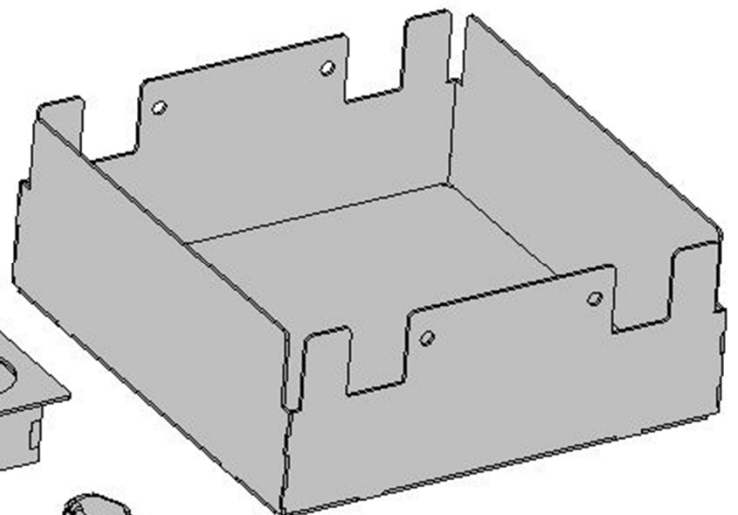

## Optional Flush Mount For Drop In Ball

Upgrade from standard

5<sup>th</sup> wheel - \$400.00

Ball and Puck \$300.00 Net

## Optional Storage Box

\$190.00 Retail Price

**Model**  
**7087**

**87" Flatbed**  
Standard Bed  
with Hinged Side Rails

**\$5,584**

Mudflaps and recessed fifth wheel included in this price

**All Options**