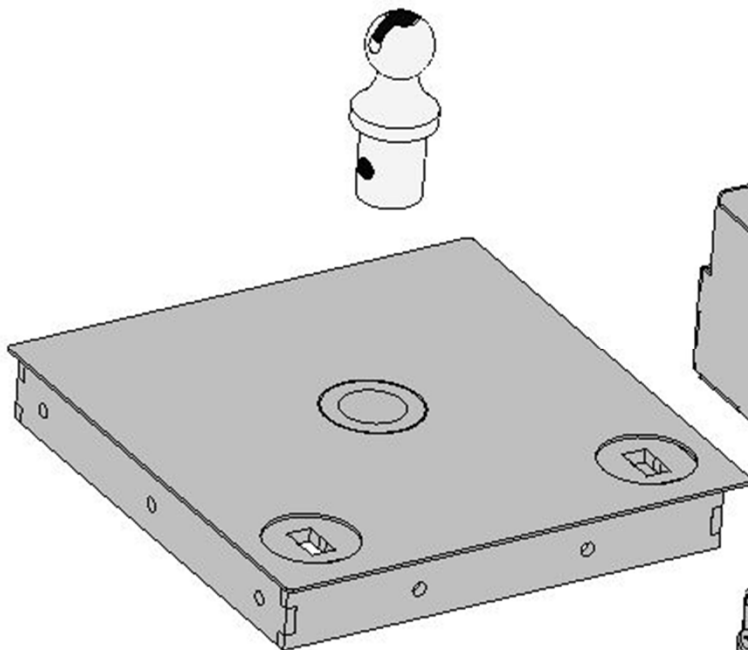

Optional Flush Mount For Drop In Ball

Upgrade from standard

5th wheel - $400.00

Ball and Puck $300.00 Net