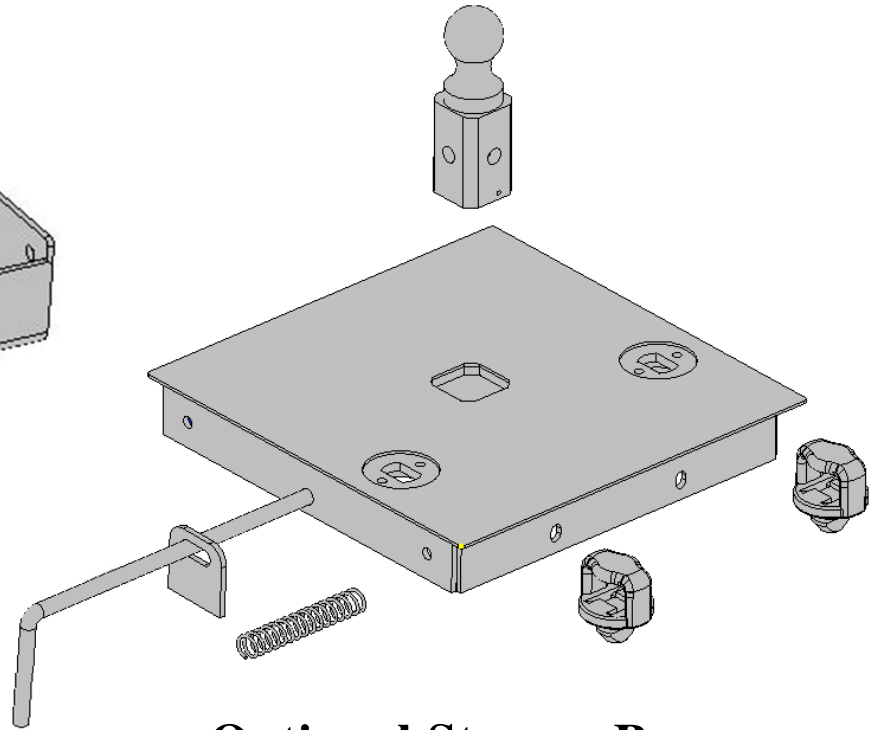

## Optional Flush Mount Flip Over Ball

Upgrade from standard

5<sup>th</sup> wheel - \$450.00