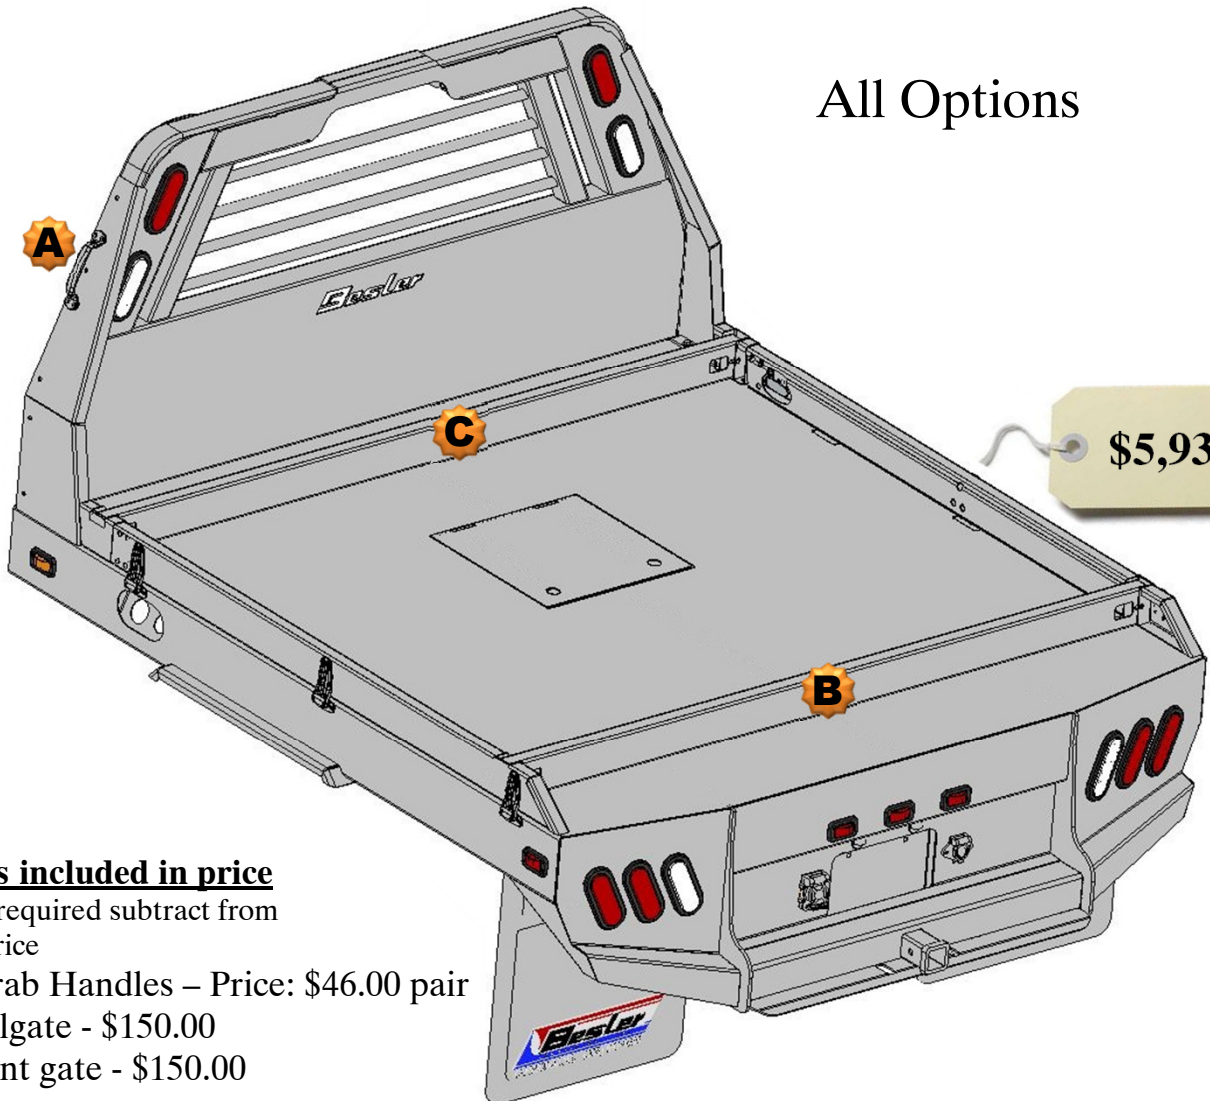

## Optional Storage Box

\$190.00 Retail Price

**Model**  
**7087**

**87" Flatbed**  
Standard Bed  
with Hinged Side Rails

**\$5,584**

Mudflaps and recessed fifth wheel included in this price

**All Options**

**\$5,930**

**Optional Parts included in price**

Any options not required subtract from Complete Bed Price

- A. Chrome Grab Handles – Price: \$46.00 pair
- B. Formed Tailgate - \$150.00
- C. Formed front gate - \$150.00