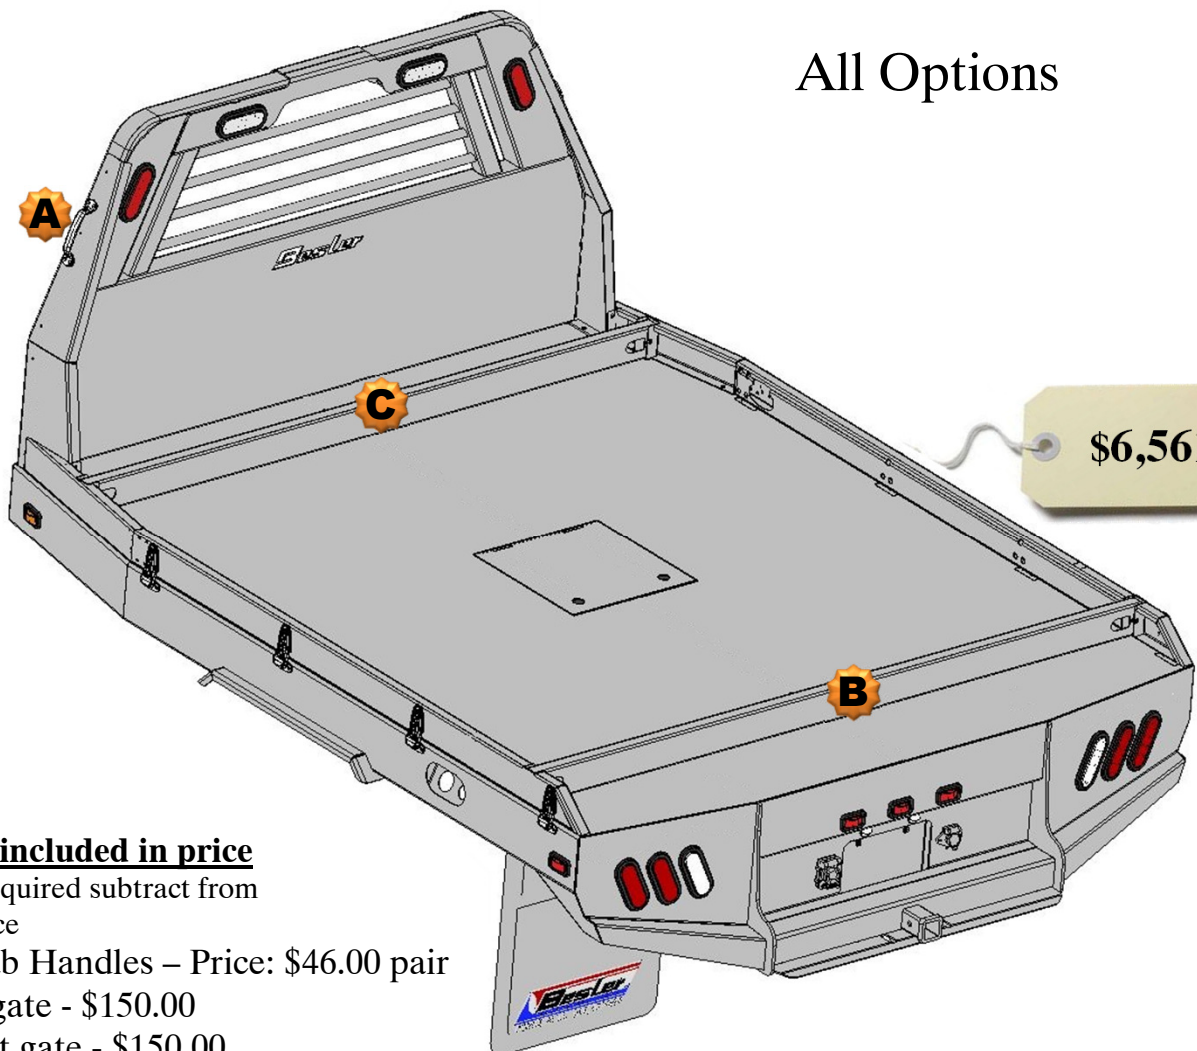

**Model  
72112**

**112" Wide Flatbed  
Standard Bed  
With Hinged Side Rails**

**\$6,215**

Mudflaps and recessed fifth wheel included in this price

**All Options**

**\$6,561**

**Optional Parts included in price**

Any options not required subtract from Complete Bed Price

A. Chrome Grab Handles – Price: \$46.00 pair

B. Formed Tailgate - \$150.00

C. Formed front gate - \$150.00

**Model  
72136**

**136" Wide Flatbed  
Standard Bed  
With Hinged Side Rails**