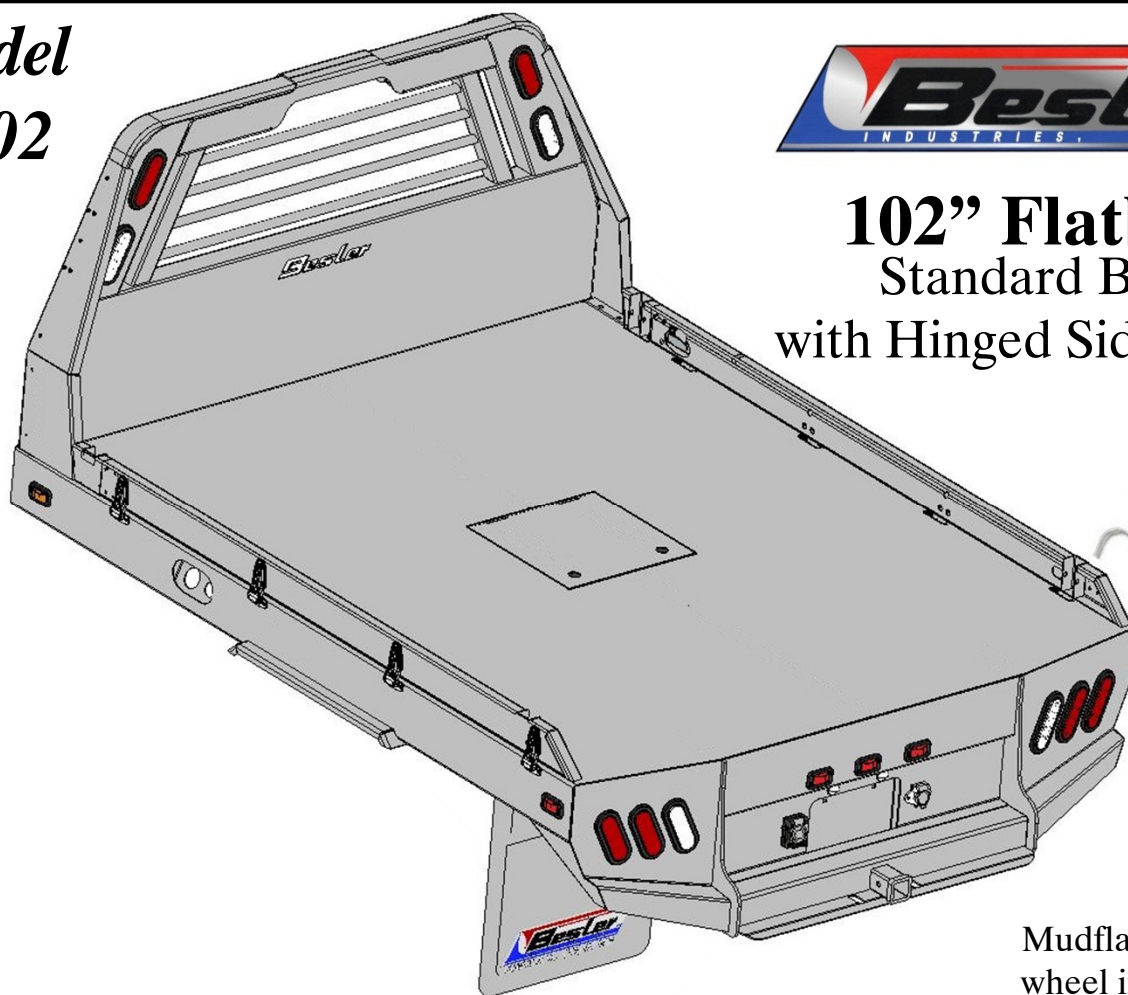

**Model  
7102**

**102" Flatbed  
Standard Bed  
with Hinged Side Rails**

**\$5,584**

Mudflaps and recessed fifth wheel included in this price

**All Options**

**\$5,930**

**Optional Parts included in price**