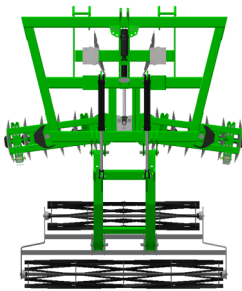

Besler Features

- Hydraulic adjustable pitch
- Floating Double Basket Assembly
- Heavy Duty 5x7 rec tube frame
- Notched discs to breakdown the pivot track side wall
- Implement Stands

Notched discs to breakdown the pivot track side wall

The Besler Pivot Track Closer is designed to close the pivot track and leave the ground packed and level with one pass over the pivot track. The hydraulic adjustable pitch allows you to move the desired amount of soil needed to fill the track. The hydraulic double basket assembly will break up the clods and leave the field level or slightly humped if desired. This is all done from the comfort of your cab. Tractor weights can be added to the double basket or the folding wings to run in free float or hydraulic down pressure can be used.

Besler Options

- Guide Wheel
- Floating Wings
- Weight Brackets for wings
- Weight Brackets for Double Basket Assembly
- Weight brackets for main section of the machine
- Tractor Weights

The double basket assembly folds up for storage purposes and easy transport.

Folding Wings Option

Model 811

Least aggressive pitch
7 degrees 8' 11" wide
Non folding wings

Model 1180

Least aggressive pitch
7 degrees 11' 8" wide
Non folding wings

Model 1420

Least aggressive pitch
7 degrees 14' 2" wide
Non folding wings