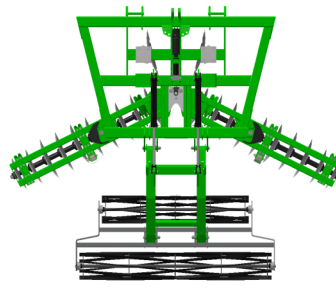

Besler Features

- Hydraulic adjustable pitch
- Floating Double Basket Assembly
- Heavy Duty 5x7 rec tube frame
- Notched discs to breakdown the pivot track side wall
- Implement Stands

Notched discs to breakdown the pivot track side wall

The Besler Pivot Track Closer is designed to close the pivot track and leave the ground packed and level with one pass over the pivot track. The hydraulic adjustable pitch allows you to move the desired amount of soil needed to fill the track. The hydraulic double basket assembly will break up the clods and leave the field level or slightly humped if desired. This is all done from the comfort of your cab. Tractor weights can be added to the double basket or the folding wings to run in free float or hydraulic down pressure can be used.

Folding Wings Option

Model 811

Least aggressive pitch
7 degrees 8' 11" wide
Non folding wings

Model 1180

Least aggressive pitch
7 degrees 11' 8" wide
Non folding wings

Model 1420

Least aggressive pitch
7 degrees 14' 2" wide
Non folding wings

Model 1520

Least aggressive pitch
7 degrees 15' 2" wide
Folding wings

Most aggressive pitch
27 degrees 8' 2" wide
Non folding wings

Most aggressive pitch
27 degrees 10' 8" wide
Non folding wings

Most aggressive pitch
27 degrees 12' 8" wide
Non folding wings