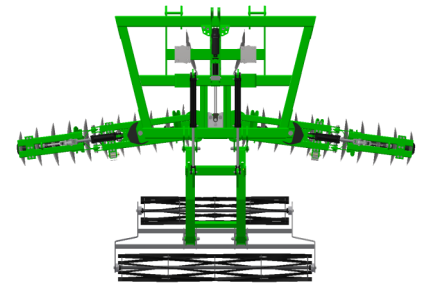

Besler Features

- Hydraulic adjustable pitch
- Floating Double Basket Assembly
- Heavy Duty 5x7 rec tube frame
- Notched discs to breakdown the pivot track side wall
- Implement Stands

Notched discs to breakdown the pivot track side wall

The Besler Pivot Track Closer is designed to close the pivot track and leave the ground packed and level with one pass over the pivot track. The hydraulic adjustable pitch allows you to move the desired amount of soil needed to fill the track. The hydraulic double basket assembly will break up the clods and leave the field level or slightly humped if desired. This is all done from the comfort of your cab. Tractor weights can be added to the double basket or the folding wings to run in free float or hydraulic down pressure can be used.

Folding Wings Option

Model 811

Least aggressive pitch
7 degrees 8' 11" wide
Non folding wings

Model 1180

Least aggressive pitch
7 degrees 11' 8" wide
Non folding wings

Model 1420

Least aggressive pitch
7 degrees 14' 2" wide
Non folding wings

Model 1520

Least aggressive pitch
7 degrees 15' 2" wide
Folding wings

Most aggressive pitch
27 degrees 8' 2" wide
Non folding wings

Most aggressive pitch
27 degrees 10' 8" wide
Non folding wings

Most aggressive pitch
27 degrees 12' 8" wide
Non folding wings