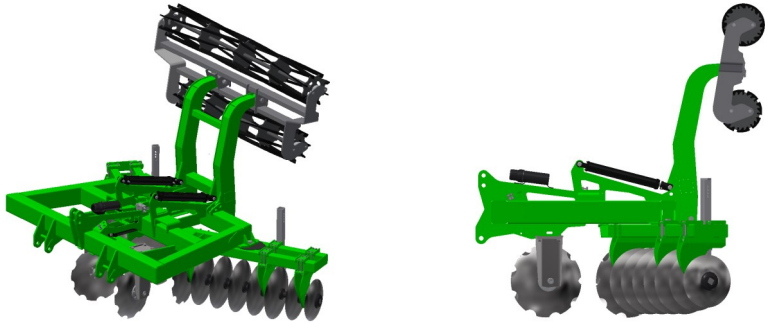

PO BOX B. CAMBRIDGE, NEBRASKA 69022
PHONE: (308) 697-4698 FAX: (308) 697-4747
www.beslerindustries.com

Pivot Track Closer

Cylinder for pitch adjustment

***Move soil in from a wider area up to 15' 2" wide
Hydraulic adjustable pitch allows you to control the
amount of soil moved from the seat of the tractor.
Four different models to pick from.***

Besler Features

- Hydraulic adjustable pitch
- Floating Double Basket Assembly
- Heavy Duty 5x7 rec tube frame
- Notched discs to breakdown the pivot track side wall
- Implement Stands

Notched discs to breakdown the pivot track side wall

The Besler Pivot Track Closer is designed to close the pivot track and leave the ground packed and level with one pass over the pivot track. The hydraulic adjustable pitch allows you to move the desired amount of soil needed to fill the track. The hydraulic double basket assembly will break up the clods and leave the field level or slightly humped if desired. This is all done from the comfort of your cab. Tractor weights can be added to the double basket or the folding wings to run in free float or hydraulic down pressure can be used.

Besler Options

- Guide Wheel
- Floating Wings
- Weight Brackets for wings
- Weight Brackets for Double Basket Assembly
- Weight brackets for main section of the machine
- Tractor Weights

The double basket assembly folds up for storage purposes and easy transport.