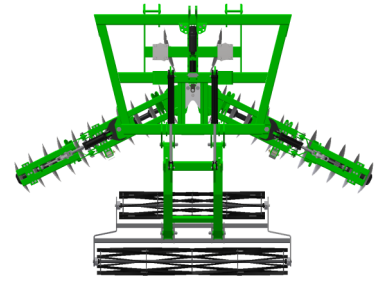

Besler Features

- Hydraulic adjustable pitch
- Floating Double Basket Assembly
- Heavy Duty 5x7 rec tube frame
- Notched discs to breakdown the pivot track side wall
- Implement Stands

Notched discs to breakdown the pivot track side wall

The Besler Pivot Track Closer is designed to close the pivot track and leave the ground packed and level with one pass over the pivot track. The hydraulic adjustable pitch allows you to move the desired amount of soil needed to fill the track. The hydraulic double basket assembly will break up the clods and leave the field level or slightly humped if desired. This is all done from the comfort of your cab. Tractor weights can be added to the double basket or the folding wings to run in free float or hydraulic down pressure can be used.

Folding Wings Option

Model 811

Least aggressive pitch
7 degrees 8' 11" wide
Non folding wings

Model 1180

Least aggressive pitch
7 degrees 11' 8" wide
Non folding wings

Model 1420

Least aggressive pitch
7 degrees 14' 2" wide
Non folding wings

Model 1520

Least aggressive pitch
7 degrees 15' 2" wide
Folding wings

Most aggressive pitch
27 degrees 8' 2" wide
Non folding wings

Most aggressive pitch
27 degrees 10' 8" wide
Non folding wings

Most aggressive pitch
27 degrees 12' 8" wide
Non folding wings