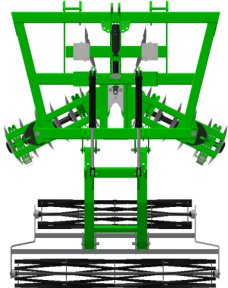

Besler Features

- Hydraulic adjustable pitch
- Floating Double Basket Assembly
- Heavy Duty 5x7 rec tube frame
- Notched discs to breakdown the pivot track side wall
- Implement Stands

Notched discs to breakdown the pivot track side wall

The Besler Pivot Track Closer is designed to close the pivot track and leave the ground packed and level with one pass over the pivot track. The hydraulic adjustable pitch allows you to move the desired amount of soil needed to fill the track. The hydraulic double basket assembly will break up the clods and leave the field level or slightly humped if desired. This is all done from the comfort of your cab. Tractor weights can be added to the double basket or the folding wings to run in free float or hydraulic down pressure can be used.

Folding Wings Option

Model 811

Least aggressive pitch
7 degrees 8' 11" wide
Non folding wings

Model 1180

Least aggressive pitch
7 degrees 11' 8" wide
Non folding wings

Model 1420

Least aggressive pitch
7 degrees 14' 2" wide
Non folding wings

Model 1520

Least aggressive pitch
7 degrees 15' 2" wide
Folding wings

Most aggressive pitch
27 degrees 8' 2" wide
Non folding wings

Most aggressive pitch
27 degrees 10' 8" wide
Non folding wings

Most aggressive pitch
27 degrees 12' 8" wide
Non folding wings