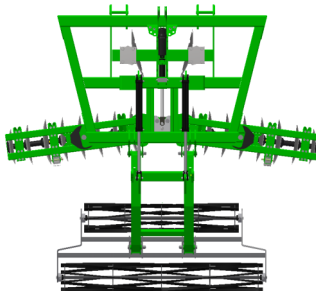

Besler Features

- Hydraulic adjustable pitch
- Floating Double Basket Assembly
- Heavy Duty 5x7 rec tube frame
- Notched discs to breakdown the pivot track side wall
- Implement Stands

Notched discs to breakdown the pivot track side wall

The Besler Pivot Track Closer is designed to close the pivot track and leave the ground packed and level with one pass over the pivot track. The hydraulic adjustable pitch allows you to move the desired amount of soil needed to fill the track. The hydraulic double basket assembly will break up the clods and leave the field level or slightly humped if desired. This is all done from the comfort of your cab. Tractor weights can be added to the double basket or the folding wings to run in free float or hydraulic down pressure can be used.

Besler Options

- Guide Wheel
- Floating Wings
- Weight Brackets for wings
- Weight Brackets for Double Basket Assembly
- Weight brackets for main section of the machine
- Tractor Weights

The double basket assembly folds up for storage purposes and easy transport.

Folding Wings Option

Model 811

Least aggressive pitch
7 degrees 8' 11" wide
Non folding wings

Model 1180

Least aggressive pitch
7 degrees 11' 8" wide
Non folding wings

Model 1420

Least aggressive pitch
7 degrees 14' 2" wide
Non folding wings