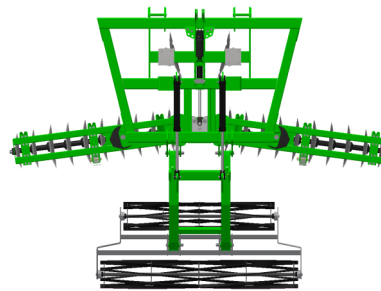

Besler Features

- Hydraulic adjustable pitch
- Floating Double Basket Assembly
- Heavy Duty 5x7 rec tube frame
- Notched discs to breakdown the pivot track side wall
- Implement Stands

Notched discs to breakdown the pivot track side wall

The Besler Pivot Track Closer is designed to close the pivot track and leave the ground packed and level with one pass over the pivot track. The hydraulic adjustable pitch allows you to move the desired amount of soil needed to fill the track. The hydraulic double basket assembly will break up the clods and leave the field level or slightly humped if desired. This is all done from the comfort of your cab. Tractor weights can be added to the double basket or the folding wings to run in free float or hydraulic down pressure can be used.

Folding Wings Option

Model 811

Least aggressive pitch
7 degrees 8' 11" wide
Non folding wings

Model 1180

Least aggressive pitch
7 degrees 11' 8" wide
Non folding wings

Model 1420

Least aggressive pitch
7 degrees 14' 2" wide
Non folding wings

Model 1520

Least aggressive pitch
7 degrees 15' 2" wide
Folding wings

Most aggressive pitch
27 degrees 8' 2" wide
Non folding wings

Most aggressive pitch
27 degrees 10' 8" wide
Non folding wings

Most aggressive pitch
27 degrees 12' 8" wide
Non folding wings