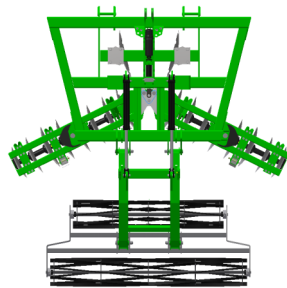

Besler Features

- Hydraulic adjustable pitch
- Floating Double Basket Assembly
- Heavy Duty 5x7 rec tube frame
- Notched discs to breakdown the pivot track side wall
- Implement Stands

Notched discs to breakdown the pivot track side wall

The Besler Pivot Track Closer is designed to close the pivot track and leave the ground packed and level with one pass over the pivot track. The hydraulic adjustable pitch allows you to move the desired amount of soil needed to fill the track. The hydraulic double basket assembly will break up the clods and leave the field level or slightly humped if desired. This is all done from the comfort of your cab. Tractor weights can be added to the double basket or the folding wings to run in free float or hydraulic down pressure can be used.

Folding Wings Option

Model 811

Least aggressive pitch
7 degrees 8' 11" wide
Non folding wings

Model 1180

Least aggressive pitch
7 degrees 11' 8" wide
Non folding wings

Model 1420

Least aggressive pitch
7 degrees 14' 2" wide
Non folding wings

Model 1520

Least aggressive pitch
7 degrees 15' 2" wide
Folding wings

Most aggressive pitch
27 degrees 8' 2" wide
Non folding wings

Most aggressive pitch
27 degrees 10' 8" wide
Non folding wings

Most aggressive pitch
27 degrees 12' 8" wide
Non folding wings