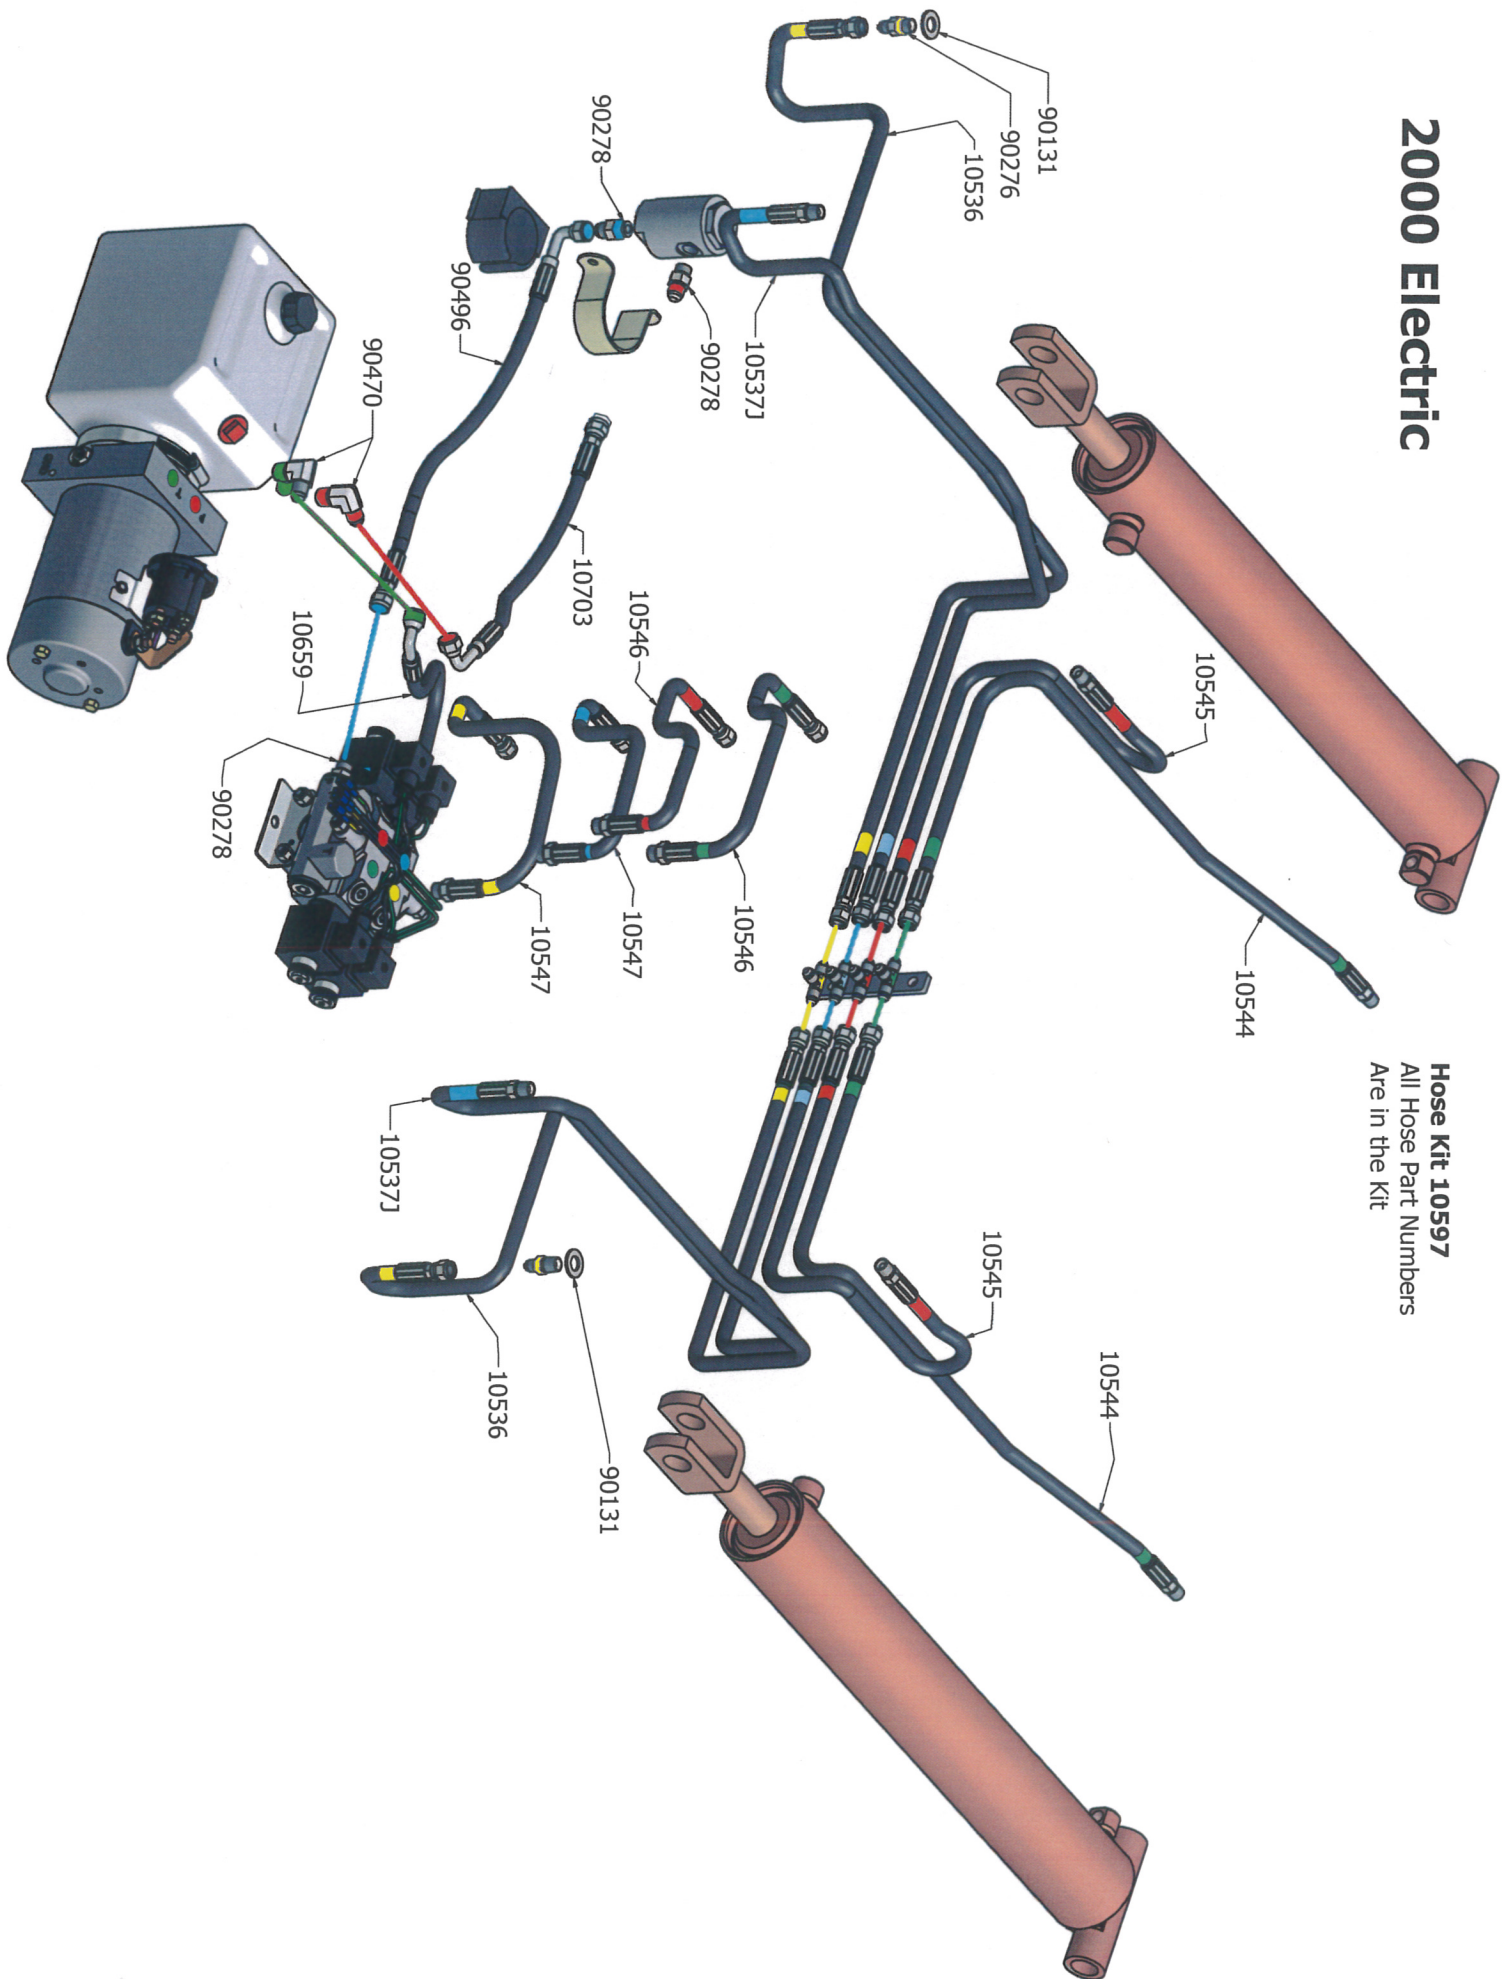

# 2000 Electric

**Hose Kit 10597**  
All Hose Part Numbers  
Are in the Kit

# 2000 Electric Pan